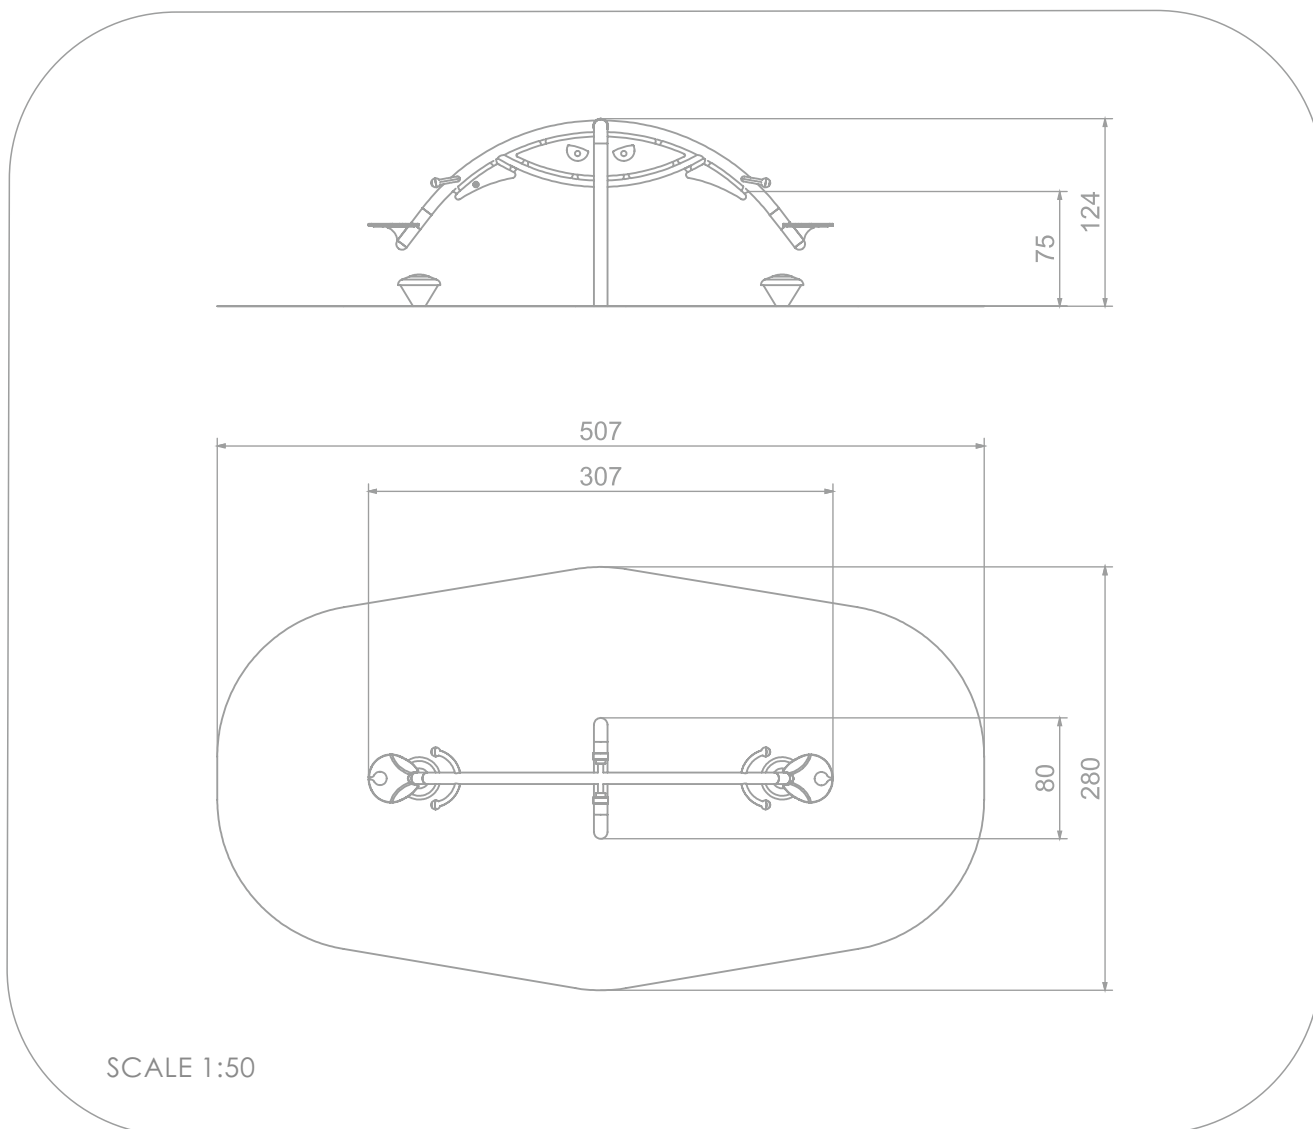

INFORMATION ABOUT THE PRODUCT

Dimensions	307 x 80 cm
Safety zone	507 x 280 cm
Free space	12 m ²
Overall height	124 cm
Free fall height	75 cm
Amount of users	2
Product complies with PN-EN 1176-1:2017-12	YES
Availability of spare parts	YES
Age range	3-12
According to PN-EN 1176-1:2017-12 norm, the product requires applying a safety surface according to the product's free fall height.	

MATERIALS:

SOLID CONSTRUCTION
MADE OF STAINLESS STEEL
ASISI 304 TOTALLY

PLATES OF THE WALLS MADE
OF COLORFUL TRIPLE
LAYERED 15 MM HDPE
POLYETHYLENE

RUBBER BUMPER MADE OF
SOFT AND DURABLE EPDM
RUBBER

PLATES OF THE WALLS AND
PLATFORMS MADE OF
COLOURFUL 13 MM HPL