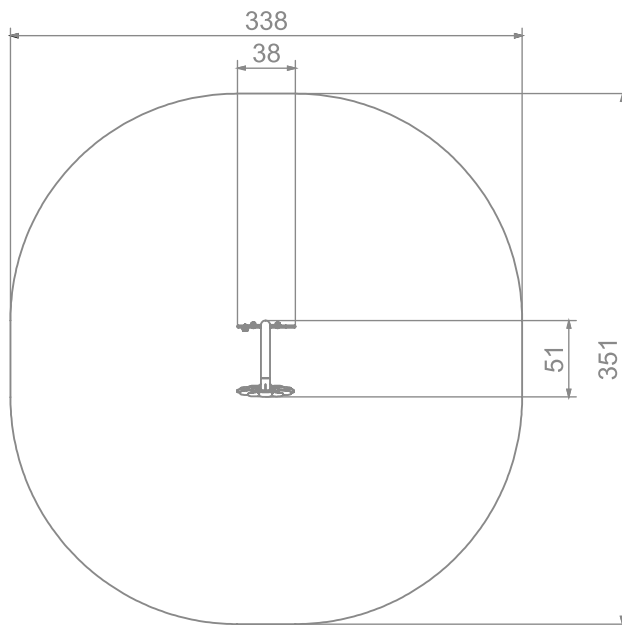

#### INFORMATION ABOUT THE PRODUCT

Dimensions	38 x 51 cm
Safety zone	338 x 351 cm
Free space	10 m <sup>2</sup>
Overall height	113 cm
Free fall height	
Amount of users	2
Product complies with PN-EN 1176-1:2017-12	YES
Availability of spare parts	YES
Age range	3-12
According to PN-EN 1176-1:2017-12 norm, the product requires applying a safety surface according to the product's free fall height.	

SCALE 1:50