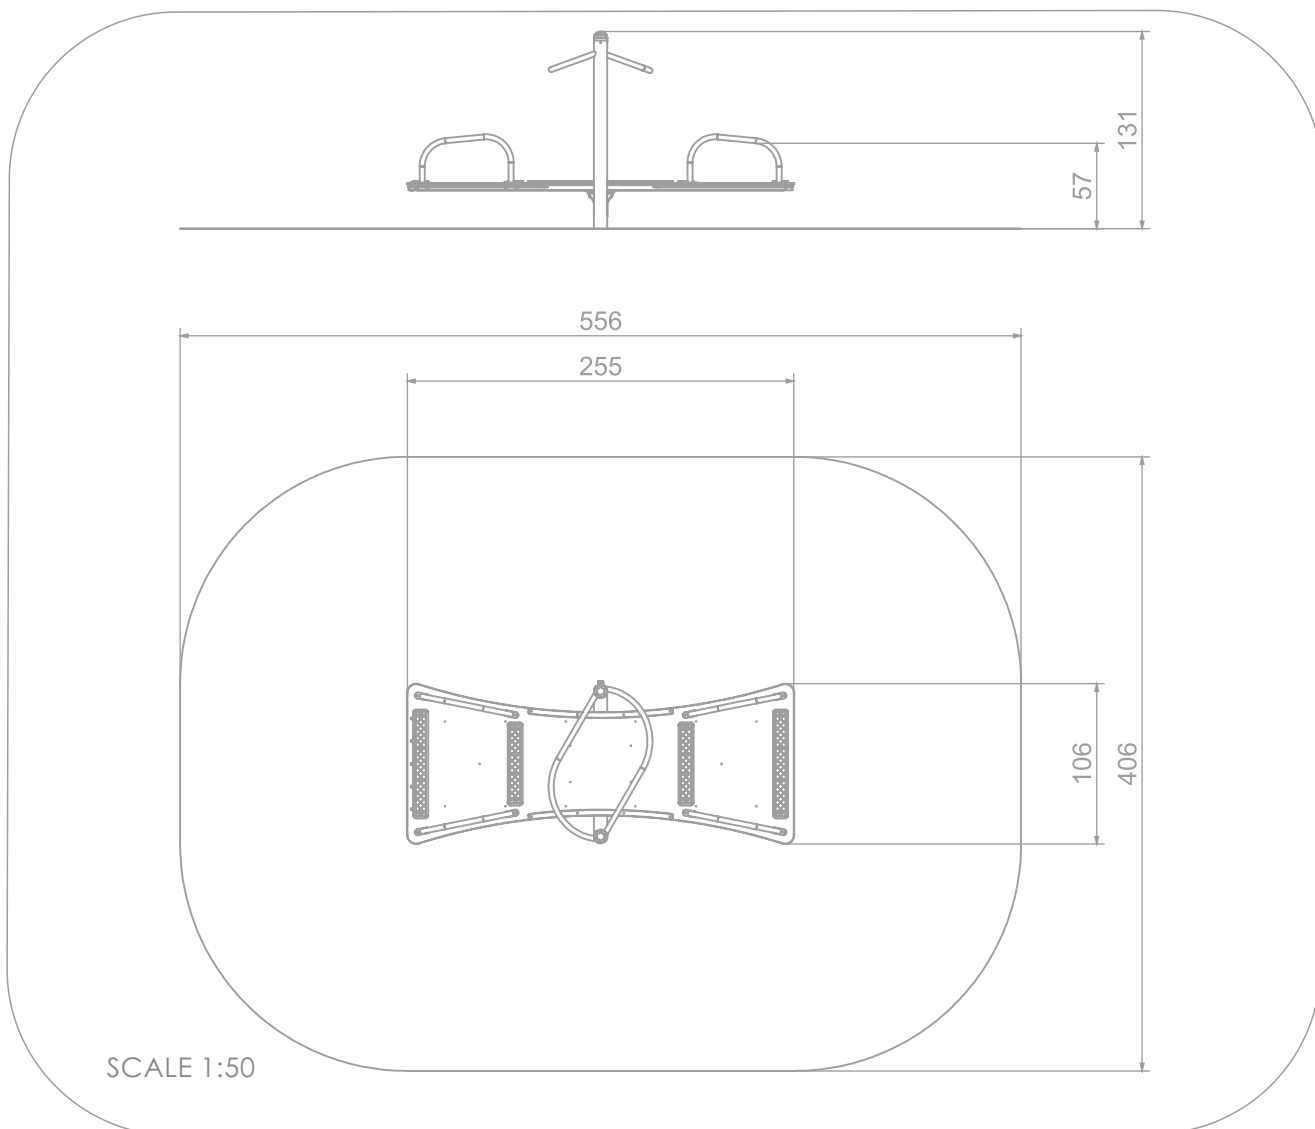

INFORMATION ABOUT THE PRODUCT

Dimensions	255 x 106 cm
Safety zone	556 x 406 cm
Free space	21 m ²
Overall height	131 cm
Free fall height	57 cm
Amount of users	4
Product complies with PN-EN 1176-1:2017-12	YES
Availability of spare parts	YES
Age range	3-12
According to PN-EN 1176-1:2017-12 norm, the product requires applying a safety surface according to the product's free fall height.	

MATERIALS:

SOLID CONSTRUCTION MADE OF BLACK STEEL S235JR, CLEANED IN THE SANDBLASTING PROCESS

POST ENDINGS FINISHED WITH SOFT EPDM RUBBER

PLATES OF THE WALLS MADE OF COLOURFUL 13 MM HPL

ANTY-SLIP ANTHRACITE 10 MM HPL PLATFORM PLATE