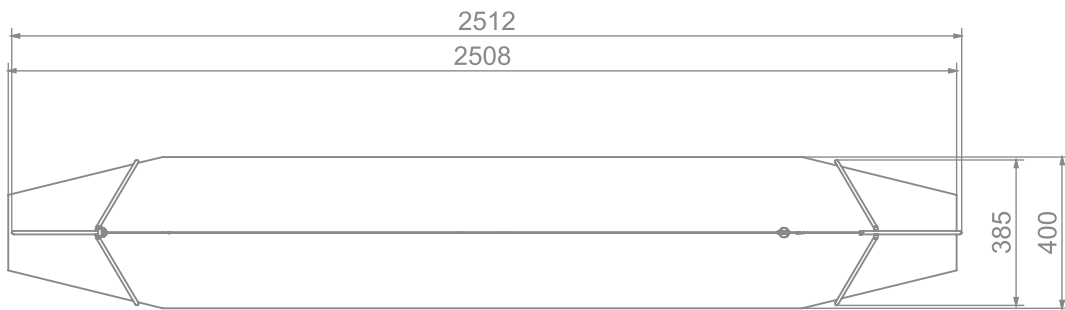

SOCIALIZING

GOING DOWNHILL

INFORMATION ABOUT THE PRODUCT

Dimensions	2512 x 385 cm
Safety zone	2508 x 400 cm
Free space	93 m ²
Overall height	376 cm
Free fall height	99 cm
Amount of users	1
Product complies with PN-EN 1176-1:2017-12	YES
Availability of spare parts	YES
Age range	5-14
According to PN-EN 1176-1:2017-12 norm, the product requires applying a safety surface according to the product's free fall height.	

SCALE 1:200

MATERIALS:

SOLID CONSTRUCTION MADE OF BLACK STEEL S235JR, CLEANED IN THE SANDBLASTING PROCESS

ROPE WITH A DIAMETER OF 10 MM HPL PLATFORM PLATE

STAINLESS STEEL TROLLEY, SEAT MADE OF SOFT RUBBER, REINFORCED WITH A STEEL SHEET