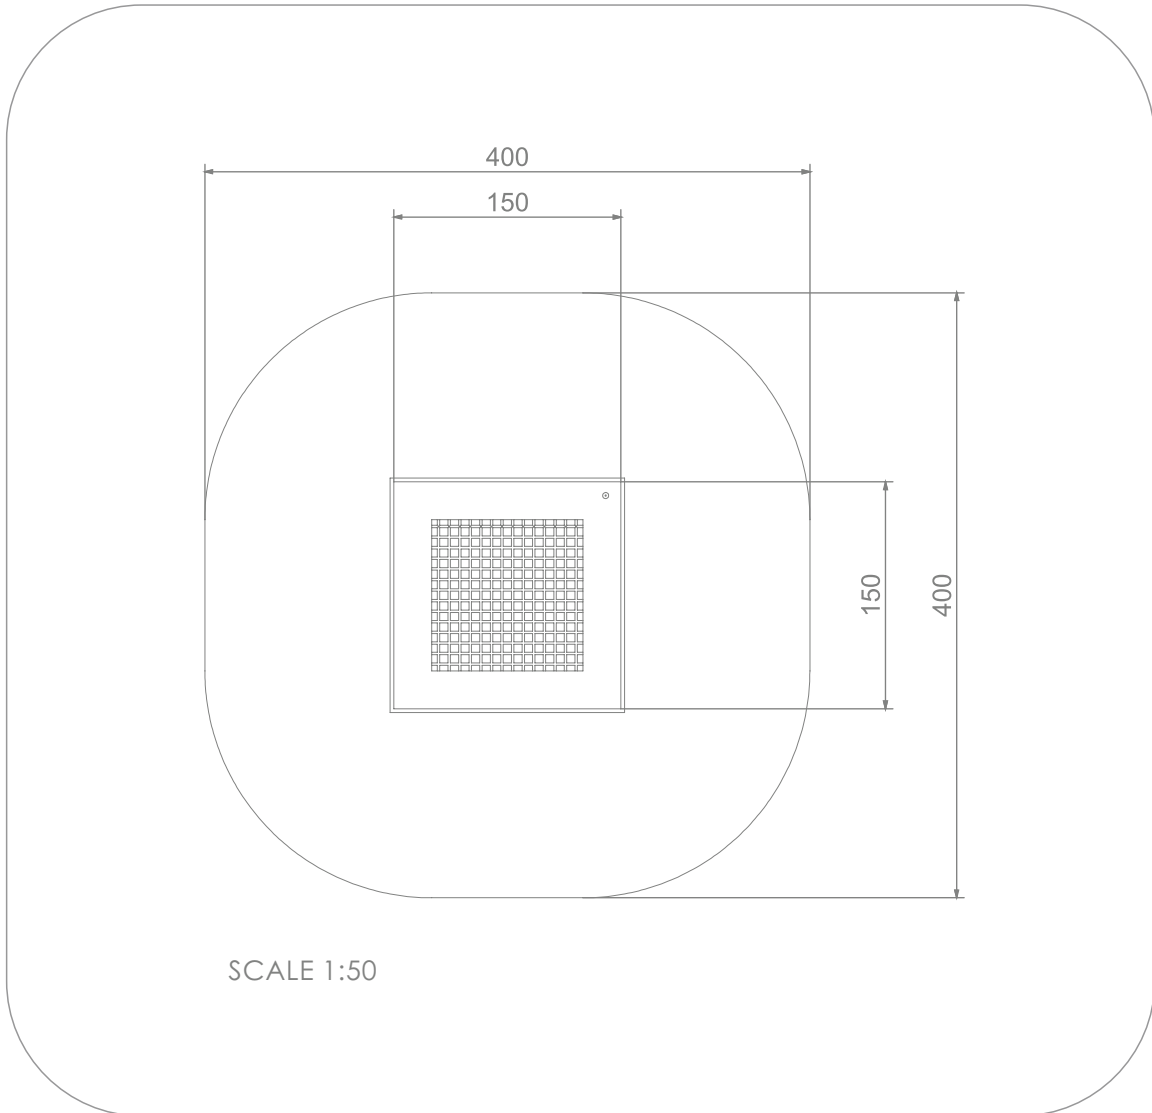

INFORMATION ABOUT THE PRODUCT

Dimensions	150 x 150 cm
Safety zone	400 x 400 cm
Safety zone area	12 m ²
Overall height	0 cm
Free fall height	90 cm
Amount of users	
Product complies with PN-EN 1176-1:2017-12	YES
Availability of spare parts	YES
Age range	1-8
According to PN-EN 1176-1:2017-12 norm, the product requires applying a safety surface according to the product's free fall height.	