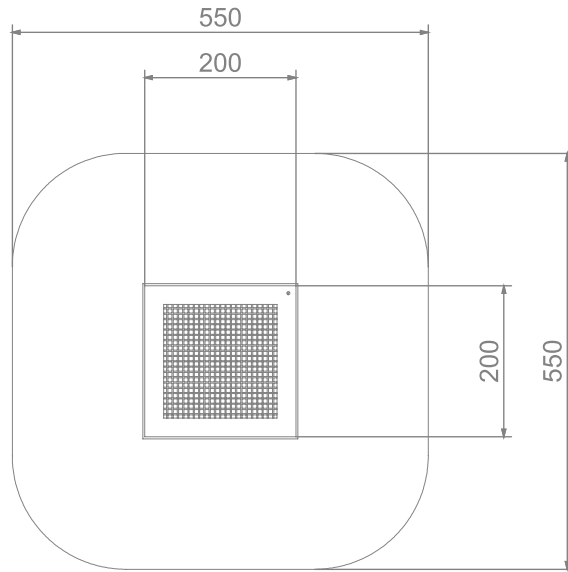

INFORMATION ABOUT THE PRODUCT

Dimensions	200 x 200 cm
Safety zone	550 x 550 cm
Safety zone area	25 m ²
Overall height	0 cm
Free fall height	90 cm
Amount of users	
Product complies with PN-EN 1176-1:2017-12	YES
Availability of spare parts	YES
Age range	1-8
According to PN-EN 1176-1:2017-12 norm, the product requires applying a safety surface according to the product's free fall height.	

SCALE 1:100

MATERIALS:

NON-SLIP LAMPS BUILT OF POLYAMIDE

JOINING 6 MM SLATS STAINLESS ROPE CORROSION-RESISTANT

ABRASION-RESISTANT JUMP MAT

ROBUST WELDED CASES GALVANIZED TRAMPOLINE COATED CELL RUBBER SURFACE SBR