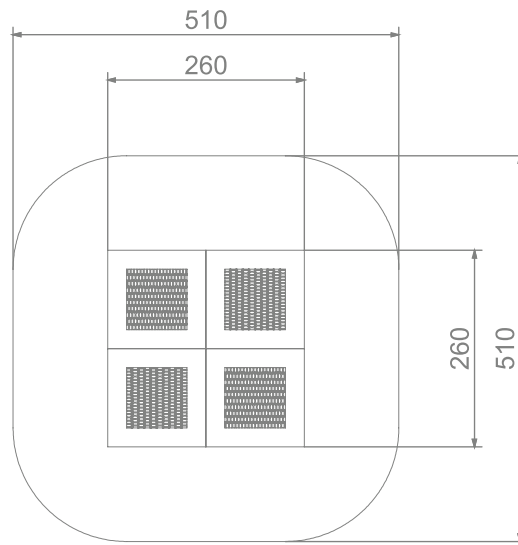

INFORMATION ABOUT THE PRODUCT

Dimensions	260 x 260 cm
Safety zone	510 x 510 cm
Safety zone area	17,4 m ²
Overall height	0 cm
Free fall height	90 cm
Amount of users	1
Product complies with EN 1176-1:2017-12	YES
Availability of spare parts	YES
Age range	1-8

According to EN 1176-1:2017-12 norm, the product requires applying a safety surface according to the product's free fall height.

SCALE 1:100

MATERIALS:

NON-SLIP LAMPS BUILT OF
POLYAMIDE

JOINING 6 MM SLATS
STAINLESS ROPE
CORROSION-RESISTANT