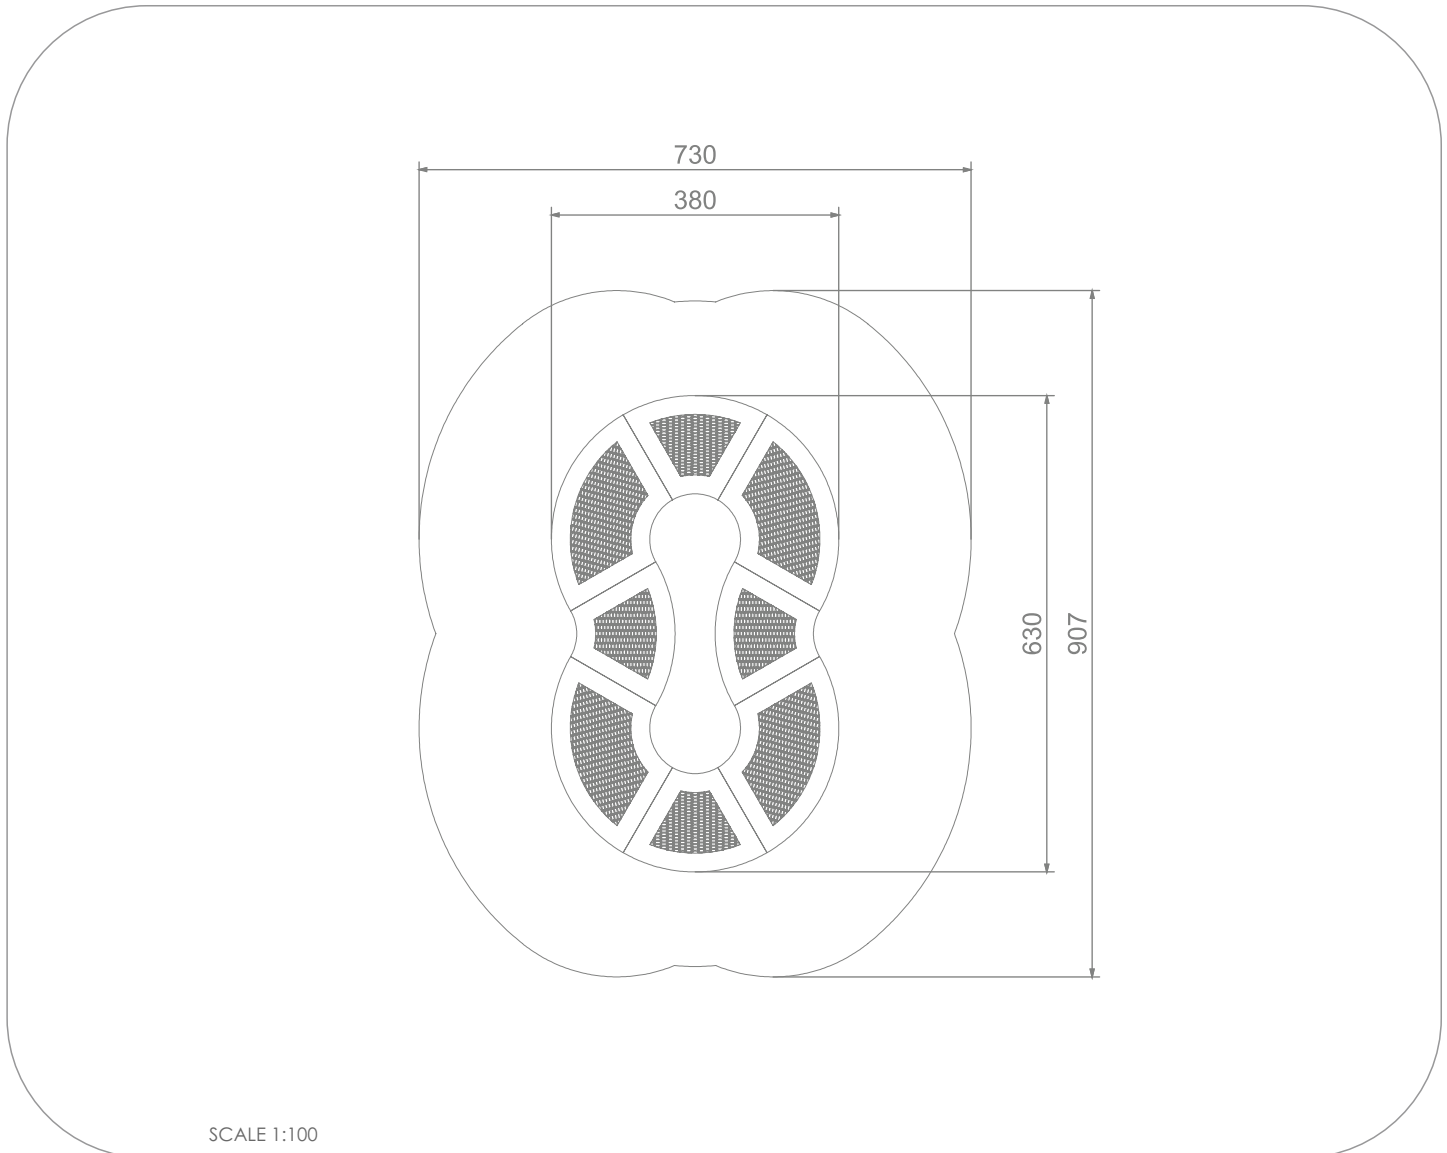

INFORMATION ABOUT THE PRODUCT

Dimensions	380 x 630 cm
Safety zone	730 x 907 cm
Safety zone area	41 m ²
Overall height	0 cm
Free fall height	90 cm
Amount of users	8
Product complies with EN 1176-1:2017-12	YES
Availability of spare parts	YES
Age range	1-8

According to EN 1176-1:2017-12 norm, the product requires applying a safety surface according to the product's free fall height.

4095

MATERIALS:

<p>NON-SLIP LAMPS BUILT OF POLYAMIDE</p>	<p>JOINING 6 MM SLATS STAINLESS ROPE CORROSION-RESISTANT</p>
<p>ABRASION-RESISTANT JUMP MAT</p>	<p>ROBUST WELDED CASES GALVANIZED TRAMPOLINE COATED CELL RUBBER SURFACE SBR</p>