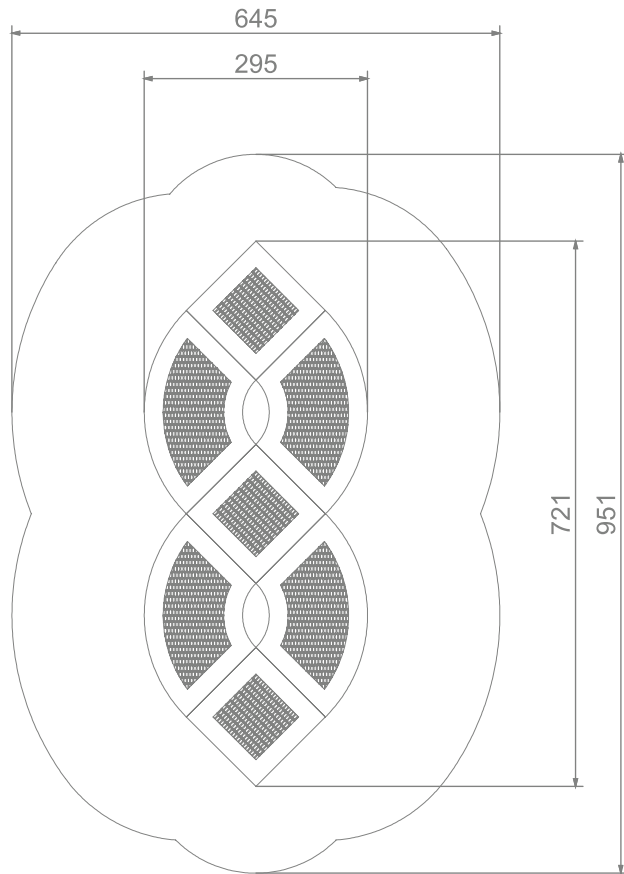

INFORMATION ABOUT THE PRODUCT

Dimensions	295 x 721 cm
Safety zone	645 x 951 cm
Safety zone area	35,4 m ²
Overall height	0 cm
Free fall height	90 cm
Amount of users	7
Product complies with EN 1176-1:2017-12	YES
Availability of spare parts	YES
Age range	1-8

According to EN 1176-1:2017-12 norm, the product requires applying a safety surface according to the product's free fall height.

4096

SCALE 1:100

MATERIALS:

NON-SLIP LAMPS BUILT OF
POLYAMIDE

JOINING 6 MM SLATS
STAINLESS ROPE
CORROSION-RESISTANT