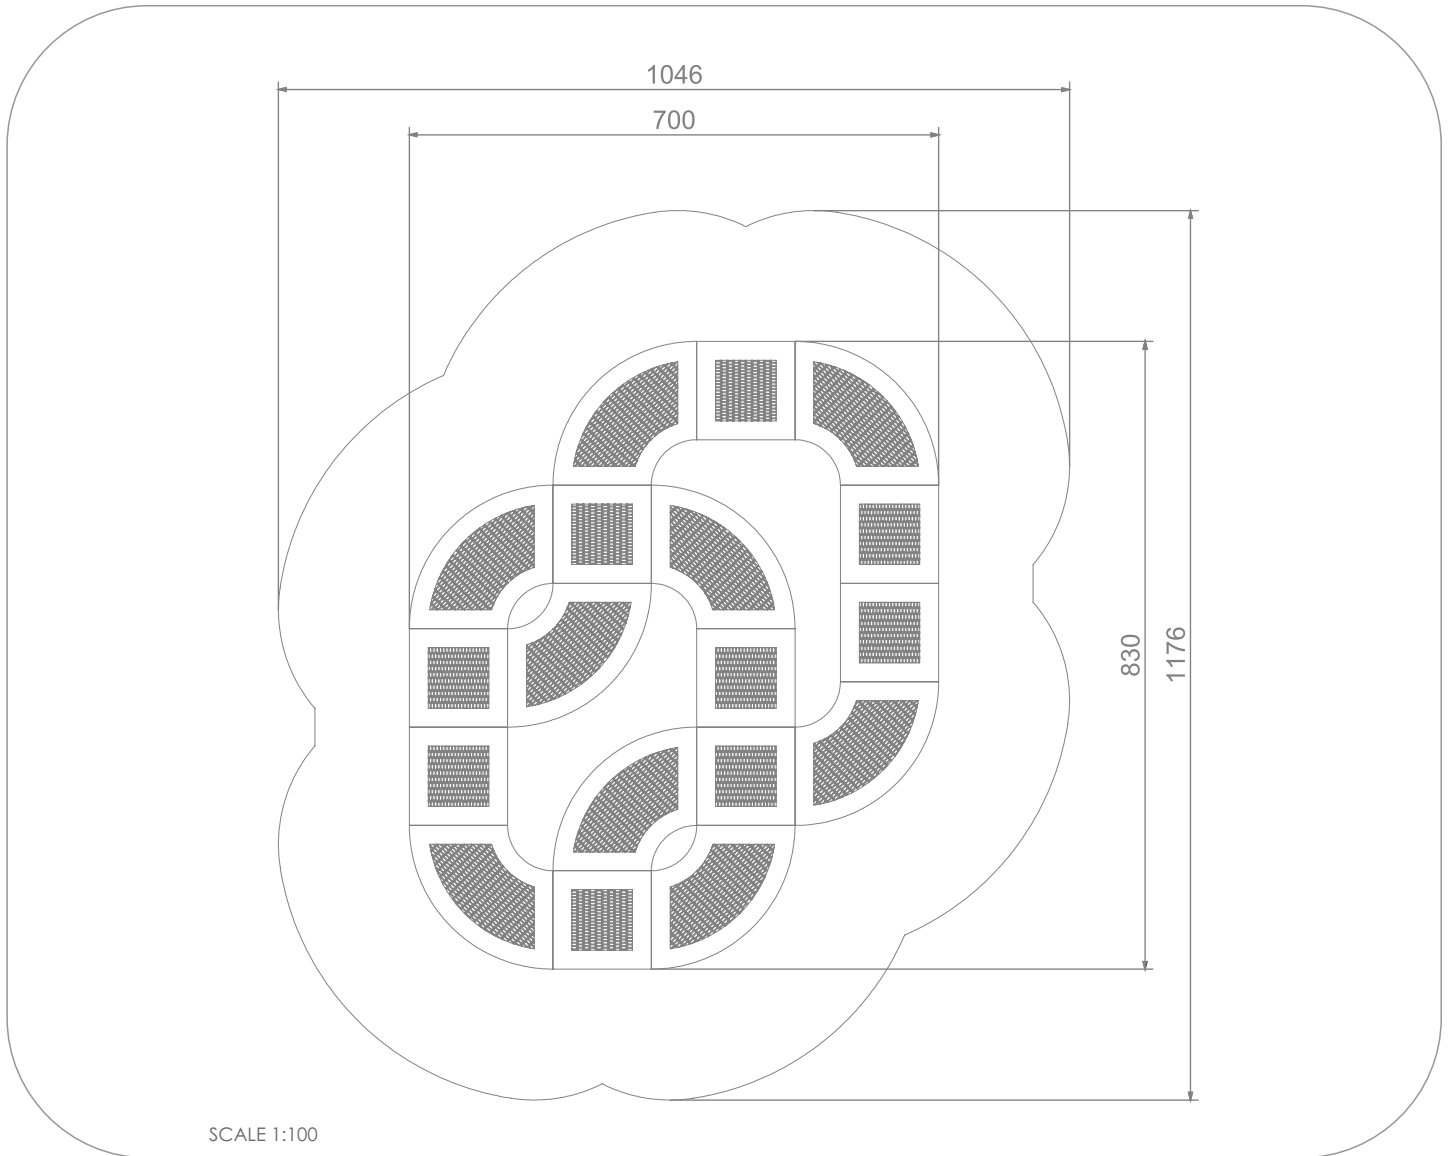

INFORMATION ABOUT THE PRODUCT

Dimensions	700 x 830 cm
Safety zone	1046 x 1176 cm
Safety zone area	60,4 m ²
Overall height	0 cm
Free fall height	90 cm
Amount of users	18
Product complies with EN 1176-1:2017-12	YES
Availability of spare parts	YES
Age range	1-8

According to EN 1176-1:2017-12 norm, the product requires applying a safety surface according to the product's free fall height.

MATERIALS:

<p>NON-SLIP LAMPS BUILT OF POLYAMIDE</p>	<p>JOINING 6 MM SLATS STAINLESS ROPE CORROSION-RESISTANT</p>
	
<p>ABRASION-RESISTANT JUMP MAT</p>	<p>ROBUST WELDED CASES GALVANIZED TRAMPOLINE COATED CELL RUBBER SURFACE SBR</p>
	