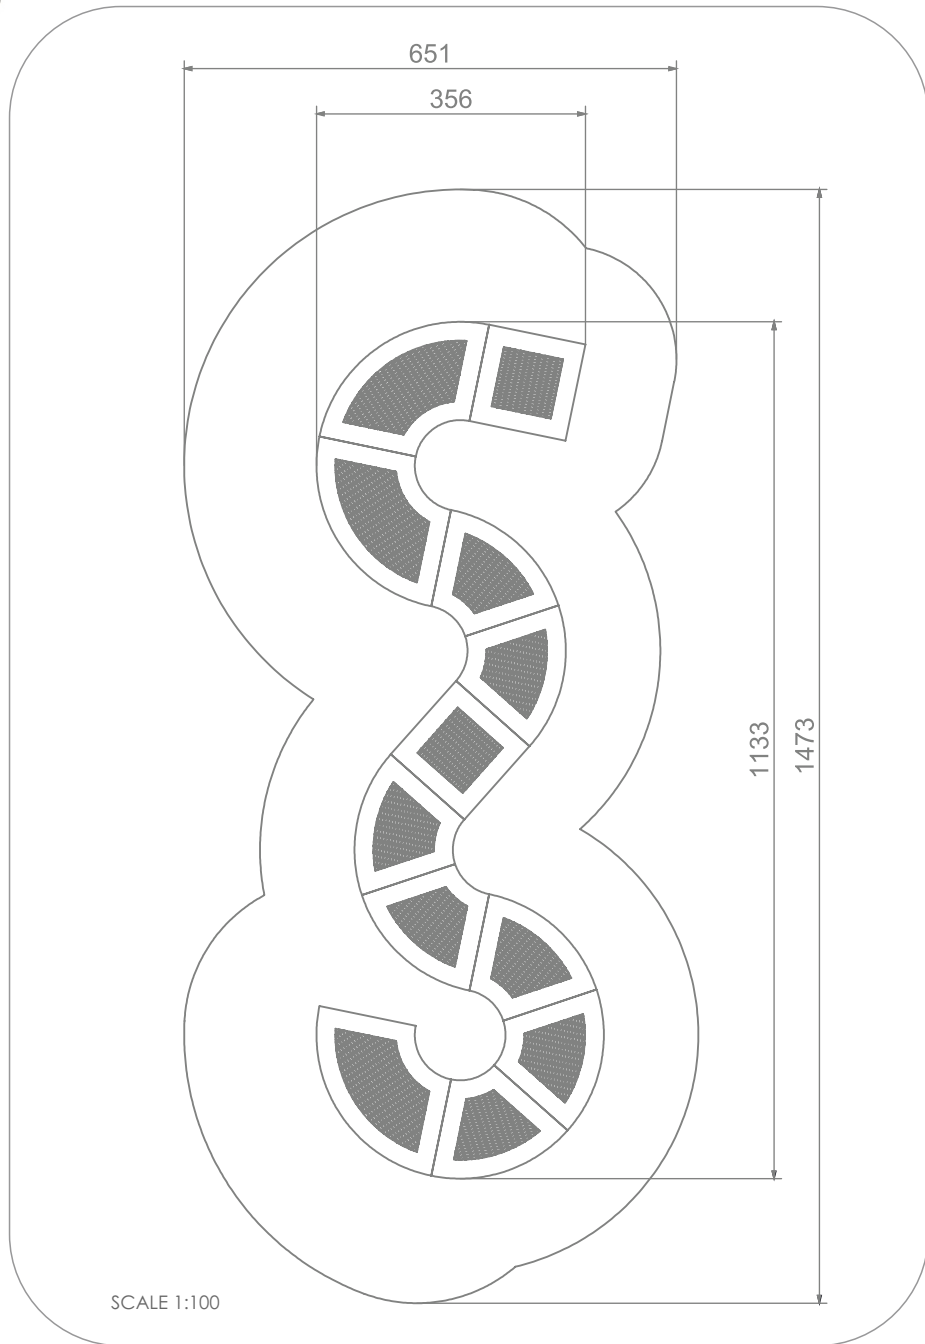

INFORMATION ABOUT THE PRODUCT

Dimensions	380 x 1133 cm
Safety zone	680 x 1473 cm
Safety zone area	55,5 m ²
Overall height	0 cm
Free fall height	90 cm
Amount of users	12
Product complies with EN 1176-1:2017-12	YES
Availability of spare parts	YES
Age range	1-8

According to EN 1176-1:2017-12 norm, the product requires applying a safety surface according to the product's free fall height.

MATERIALS:

NON-SLIP LAMPS BUILT OF
POLYAMIDE

JOINING 6 MM SLATS
STAINLESS ROPE
CORROSION-RESISTANT