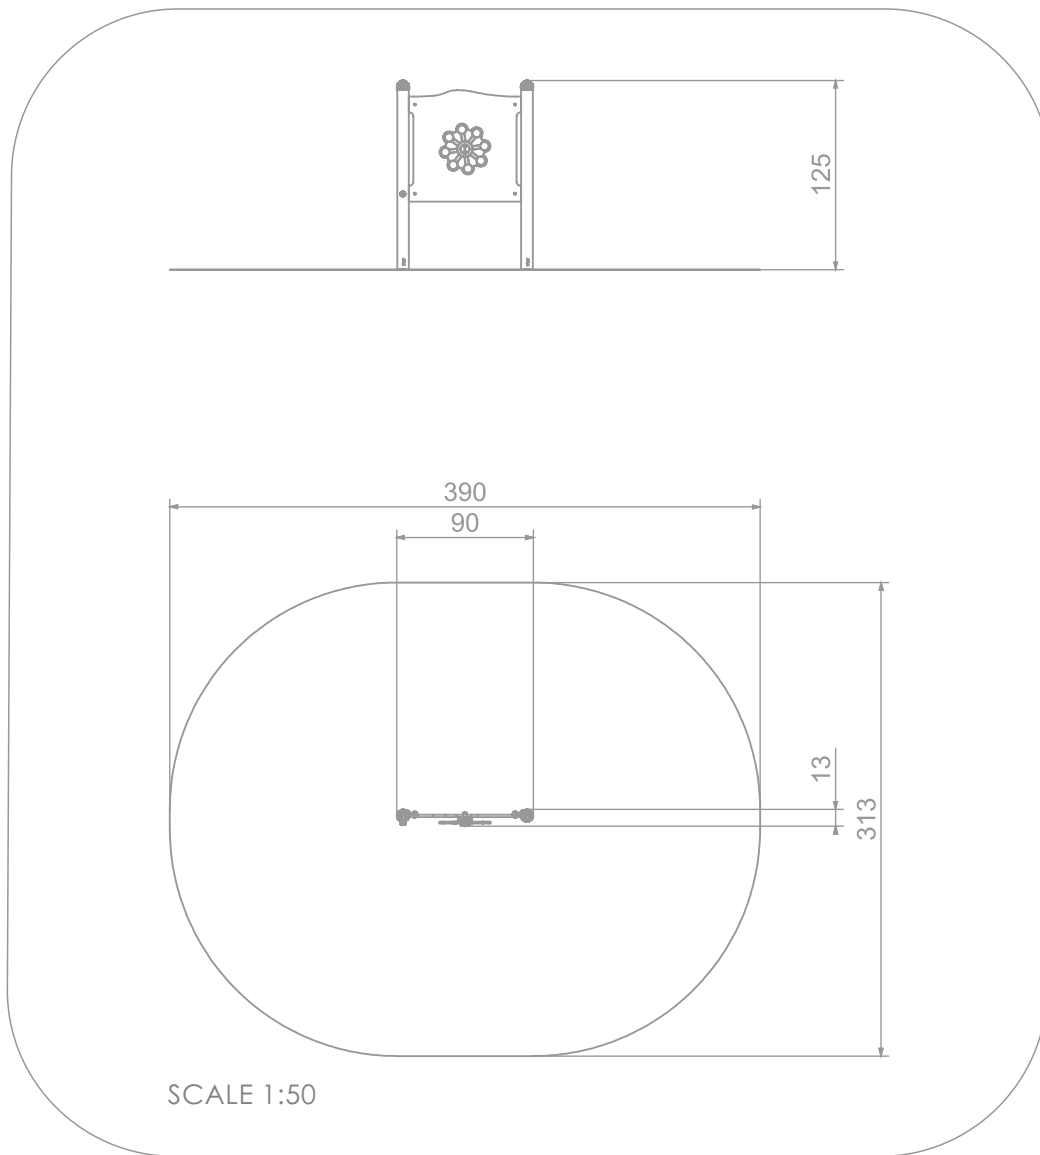

### INFORMATION ABOUT THE PRODUCT

Dimensions	13 x 90 cm
Safety zone	313 x 390 cm
Free space	11 m <sup>2</sup>
Overall height	125 cm
Free fall height	
Amount of users	1
Product complies with PN-EN 1176-1:2017-12	YES
Availability of spare parts	YES
Age range	1-7
According to PN-EN 1176-1:2017-12 norm, the product requires applying a safety surface according to the product's free fall height.	

4105

MATERIALS:

<p>SOLID CONSTRUCTION MADE OF STAINLESS STEEL AISI 304 TOTALLY RESISTANT TO WEATHER CONDITIONS</p>	<p>PLATES OF THE WALLS MADE OF COLORFUL TRIPLE LAYERED 15 MM HDPE POLYETHYLENE</p>	<p>SAFE PIPE PLUGS MADE OF INJECTION MOLDED POLYAMIDE</p>	<p>PLATE AND ROPE CONNECTORS MADE OF INJECTION MOLDED POLYAMIDE</p>
