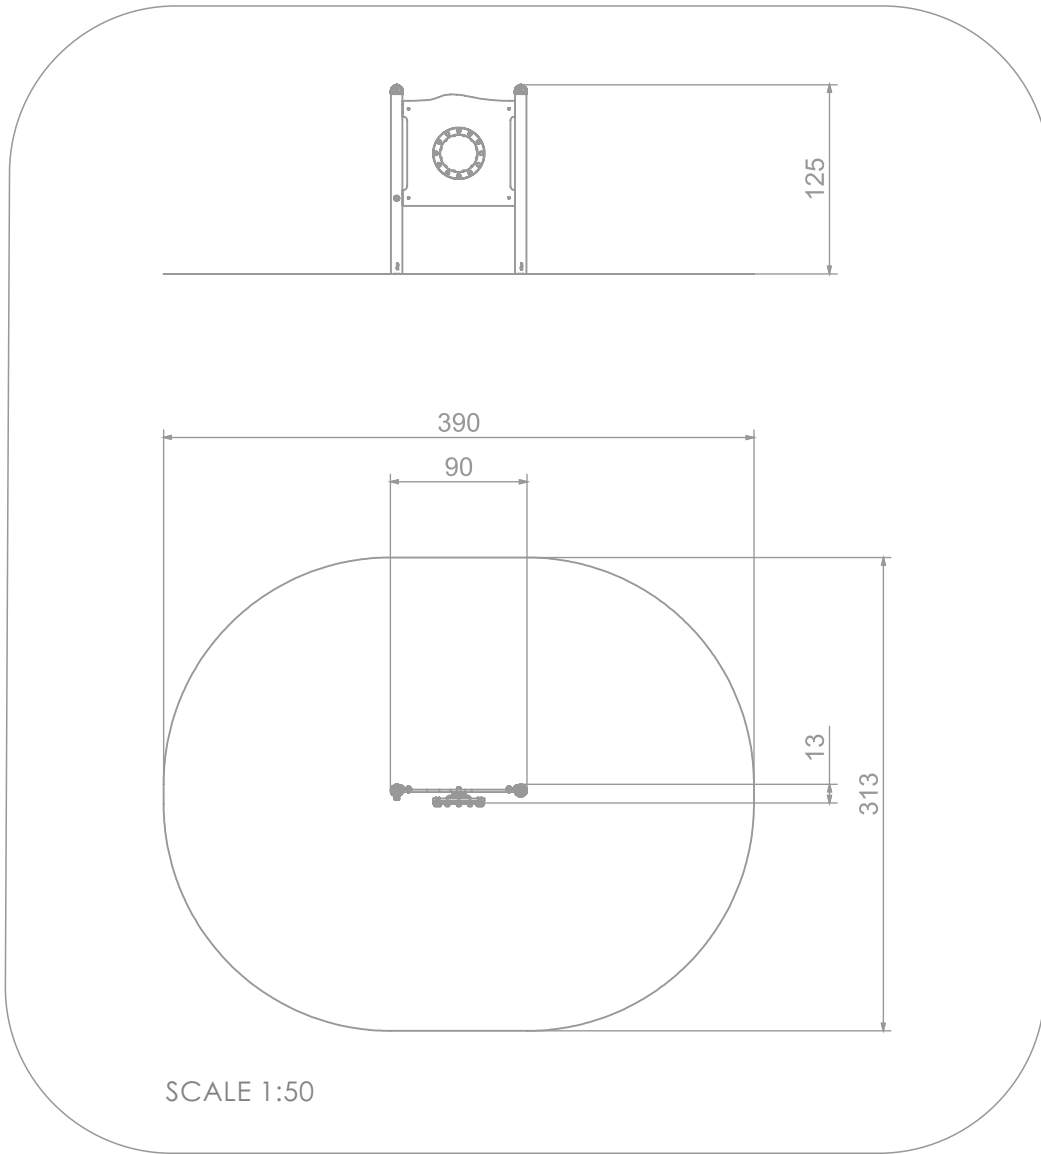

INFORMATION ABOUT THE PRODUCT

Dimensions	13 x 90 cm
Safety zone	313 x 390 cm
Free space	11 m ²
Overall height	125 cm
Free fall height	
Amount of users	1
Product complies with PN-EN 1176-1:2017-12	YES
Availability of spare parts	YES
Age range	1-7
According to PN-EN 1176-1:2017-12 norm, the product requires applying a safety surface according to the product's free fall height.	

MATERIALS:

<p>SOLID CONSTRUCTION MADE OF STAINLESS STEEL AISI 304 TOTALLY RESISTANT TO WEATHER CONDITIONS</p>	<p>PLATES OF THE WALLS MADE OF COLORFUL TRIPLE LAYERED 15 MM HDPE POLYETHYLENE</p>	<p>SAFE PIPE PLUGS MADE OF INJECTION MOLDED POLYAMIDE</p>	<p>PLATE AND ROPE CONNECTORS MADE OF INJECTION MOLDED POLYAMIDE</p>
