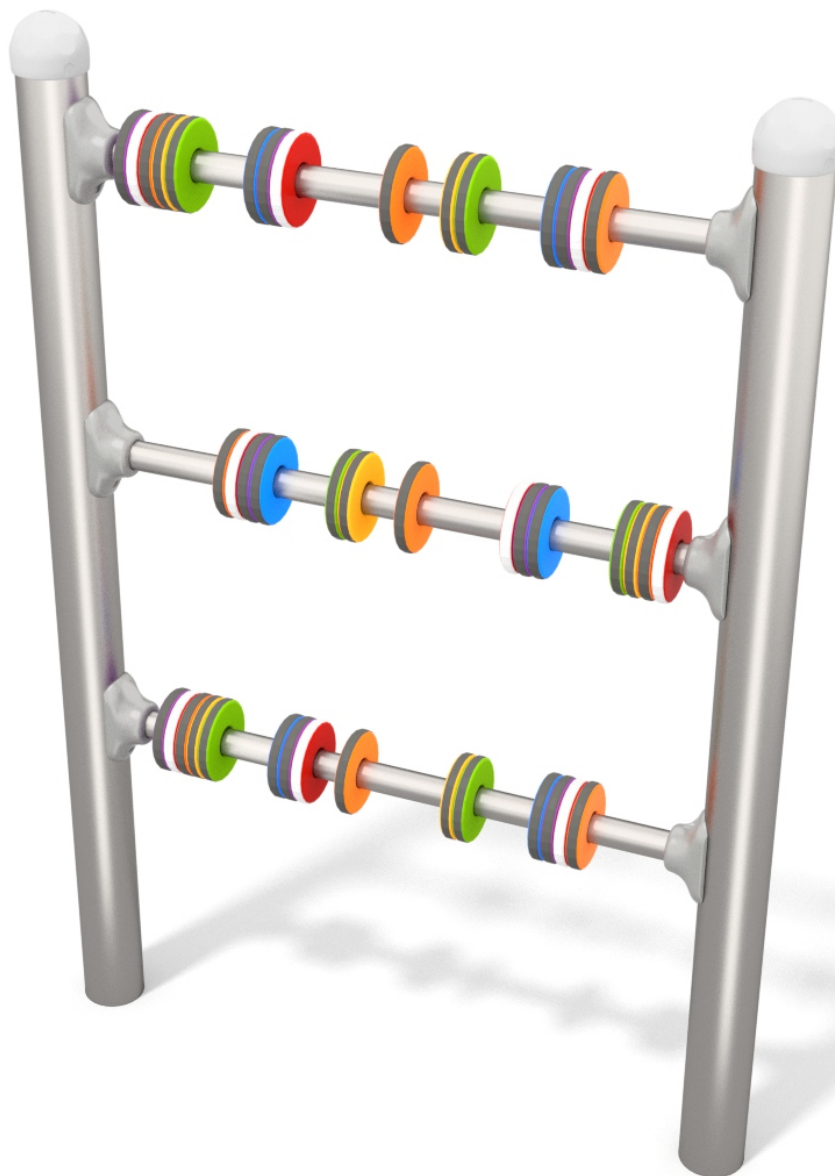

SOCIALIZING

SENSORIAL INTEGRATION

INFORMATION ABOUT THE PRODUCT

Dimensions	10 x 88 cm
Safety zone	310 x 388 cm
Free space	11 m ²
Overall height	125 cm
Free fall height	
Amount of users	2
Product complies with PN-EN 1176-1:2017-12	YES
Availability of spare parts	YES
Age range	1-7
According to PN-EN 1176-1:2017-12 norm, the product requires applying a safety surface according to the product's free fall height.	

4110

MATERIALS:

<p>SOLID CONSTRUCTION MADE OF STAINLESS STEEL AISI 304 TOTALLY RESISTANT TO WEATHER CONDITIONS</p>	<p>PLATES OF THE WALLS MADE OF COLORFUL TRIPLE LAYERED 15 MM HDPE POLYETHYLENE</p>	<p>SAFE PIPE PLUGS MADE OF INJECTION MOLDED POLYAMIDE</p>	<p>CLAMPS MADE OF STRONG ALUMINUM ALLOY</p>
