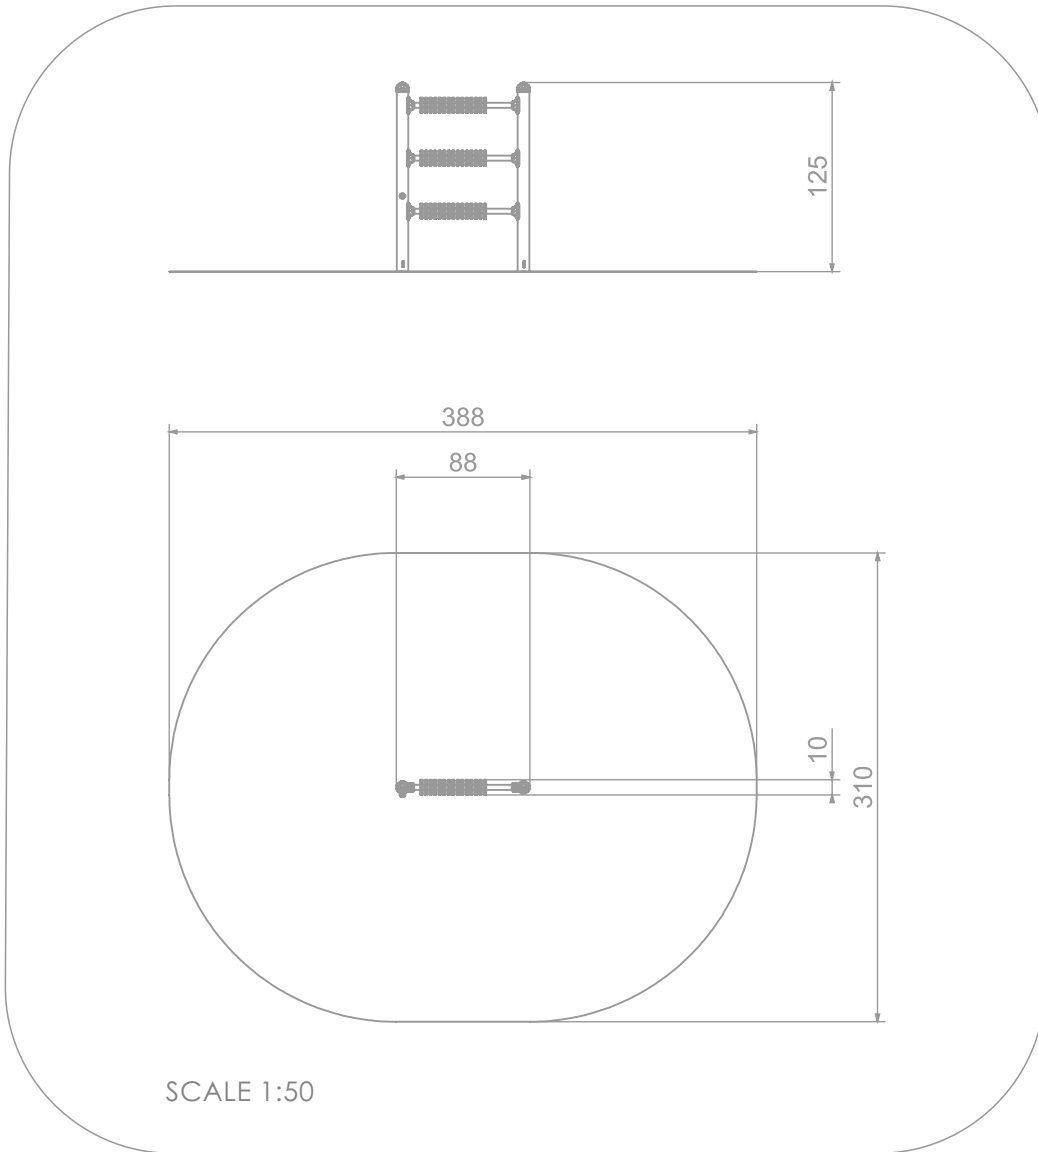

SOCIALIZING

SENSORIAL INTEGRATION

INFORMATION ABOUT THE PRODUCT

Dimensions	10 x 88 cm
Safety zone	310 x 388 cm
Free space	11 m ²
Overall height	125 cm
Free fall height	
Amount of users	2
Product complies with PN-EN 1176-1:2017-12	YES
Availability of spare parts	YES
Age range	1-7
According to PN-EN 1176-1:2017-12 norm, the product requires applying a safety surface according to the product's free fall height.	

4110

MATERIALS:

<p>SOLID CONSTRUCTION MADE OF STAINLESS STEEL AISI 304 TOTALLY RESISTANT TO WEATHER CONDITIONS</p>	<p>PLATES OF THE WALLS MADE OF COLORFUL TRIPLE LAYERED 15 MM HDPE POLYETHYLENE</p>	<p>SAFE PIPE PLUGS MADE OF INJECTION MOLDED POLYAMIDE</p>	<p>CLAMPS MADE OF STRONG ALUMINUM ALLOY</p>
