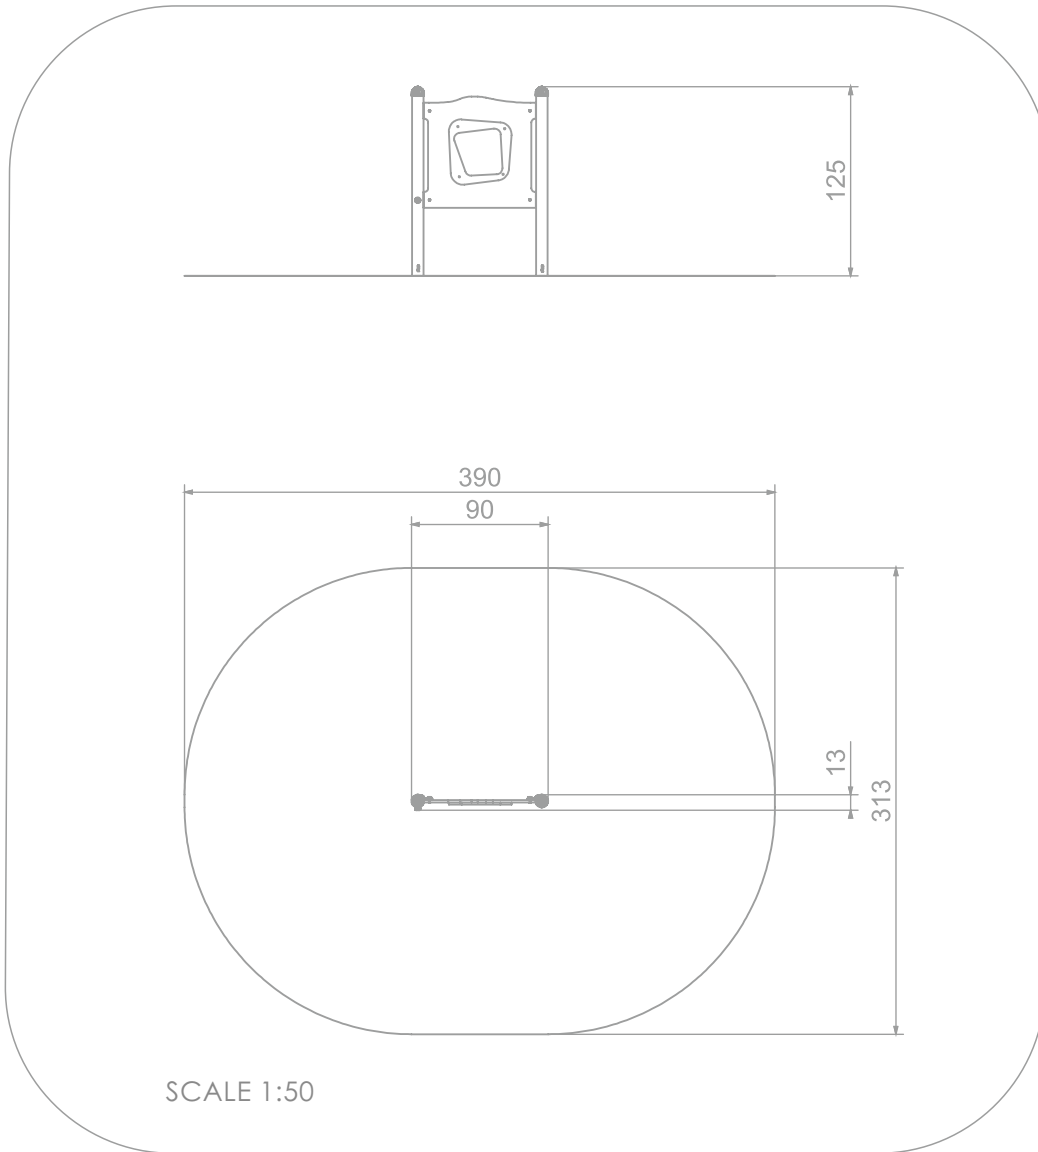

4111

MATERIALS:

SOLID CONSTRUCTION MADE OF STAINLESS STEEL AISI 304 TOTALLY RESISTANT TO WEATHER CONDITIONS	PLATES OF THE WALLS MADE OF COLORFUL TRIPLE LAYERED 15 MM HDPE POLYETHYLENE	SAFE PIPE PLUGS MADE OF INJECTION MOLDED POLYAMIDE	PLATE AND ROPE CONNECTORS MADE OF INJECTION MOLDED POLYAMIDE