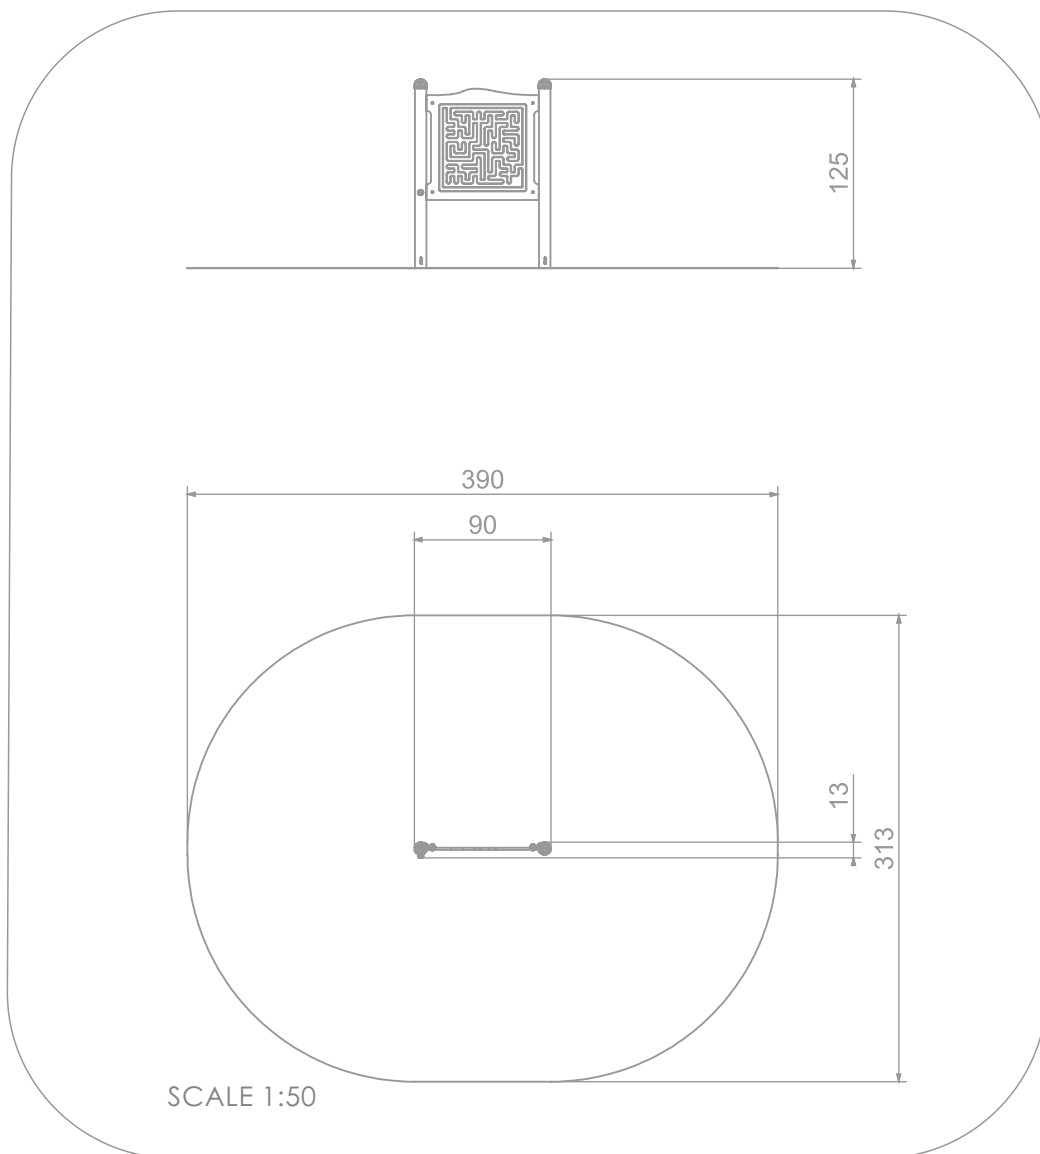

INFORMATION ABOUT THE PRODUCT

Dimensions	13 x 90 cm
Safety zone	313 x 390 cm
Free space	11 m ²
Overall height	125 cm
Free fall height	
Amount of users	1
Product complies with PN-EN 1176-1:2017-12	YES
Availability of spare parts	YES
Age range	1-7
According to PN-EN 1176-1:2017-12 norm, the product requires applying a safety surface according to the product's free fall height.	

4116

MATERIALS:

<p>SOLID CONSTRUCTION MADE OF STAINLESS STEEL AISI 304 TOTALLY RESISTANT TO WEATHER CONDITIONS</p>	<p>PLATES OF THE WALLS MADE OF COLORFUL TRIPLE LAYERED 15 MM HDPE POLYETHYLENE</p>	<p>SAFE PIPE PLUGS MADE OF INJECTION MOLDED POLYAMIDE</p>	<p>PLATE AND ROPE CONNECTORS MADE OF INJECTION MOLDED POLYAMIDE</p>
