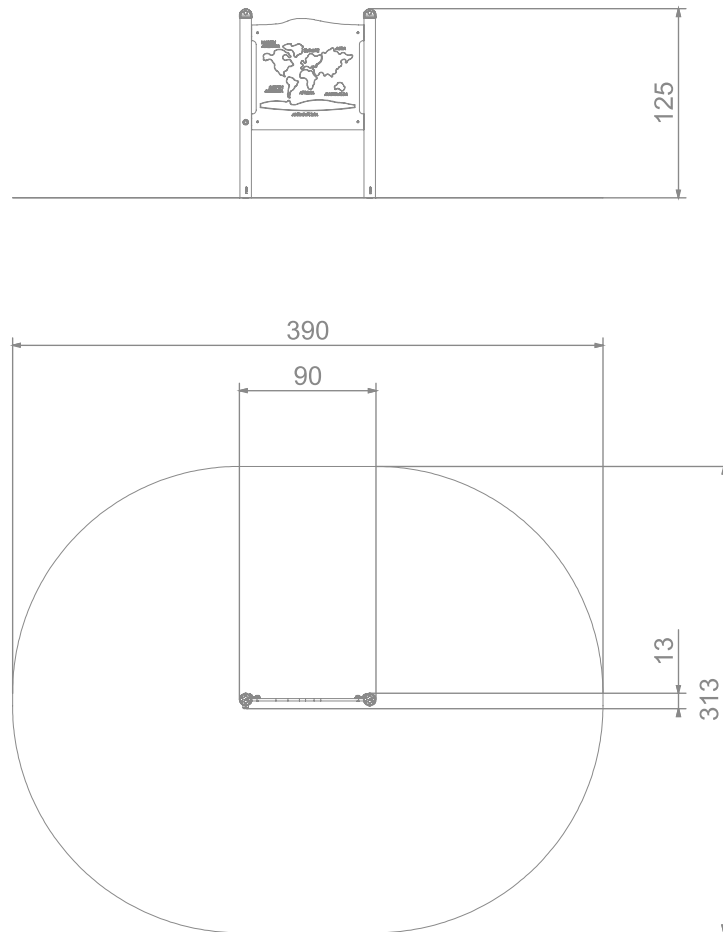

INFORMATION ABOUT THE PRODUCT

Dimensions	13 x 90 cm
Safety zone	313 x 390 cm
Safety zone area	11 m ²
Overall height	125 cm
Free fall height	
Amount of users	1
Product complies with EN 1176-1:2017-12	YES
Availability of spare parts	YES
Age range	1-7
<small>According to EN 1176-1:2017-12 norm, the product requires applying a safety surface according to the product's free fall height.</small>	

4119

SCALE 1:50

MATERIALS:

SOLID CONSTRUCTION
MADE OF STAINLESS STEEL
AISI 304 TOTALLY RESISTANT
TO WEATHER CONDITIONS

PLATES OF THE WALLS MADE
OF COLORFUL TRIPLE
LAYERED 15 MM HDPE
POLYETHYLENE

SAFE PIPE PLUGS MADE OF
INJECTION MOLDED
POLYAMIDE