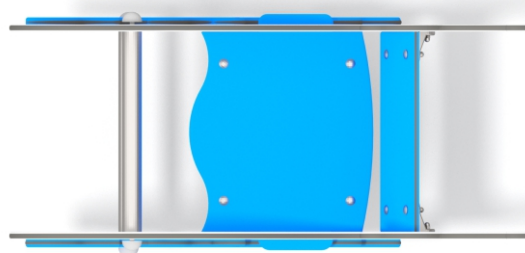

### INFORMATION ABOUT THE PRODUCT

Dimensions	42 x 90 cm
Safety zone	242 x 350 cm
Safety zone area	7 m <sup>2</sup>
Overall height	79 cm
Free fall height	46 cm
Amount of users	1
Product complies with EN 1176-1:2017-12	YES
Availability of spare parts	YES
Age range	1-12

According to EN 1176-1:2017-12 norm, the product requires applying a safety surface according to the product's free fall height.

### MATERIALS:

<p>SOLID CONSTRUCTION MADE OF STAINLESS STEEL ASISI 304</p>	<p>PLATES OF THE WALLS MADE OF COLOURFUL TRIPLE LAYERED 15 MM HDPE POLYETHYLENE</p>	<p>SPRINGERS' SPRINGS MADE OF SPRING STEEL</p>
		
<p>PLATE AND ROPE CONNECTORS MADE OF INJECTION MOLDED POLYAMIDE</p>	<p>CONNECTING ELEMNTS LIKE SCREWS, NUTS, WASHERS MADE OF STAINLESS STEEL</p>	
		