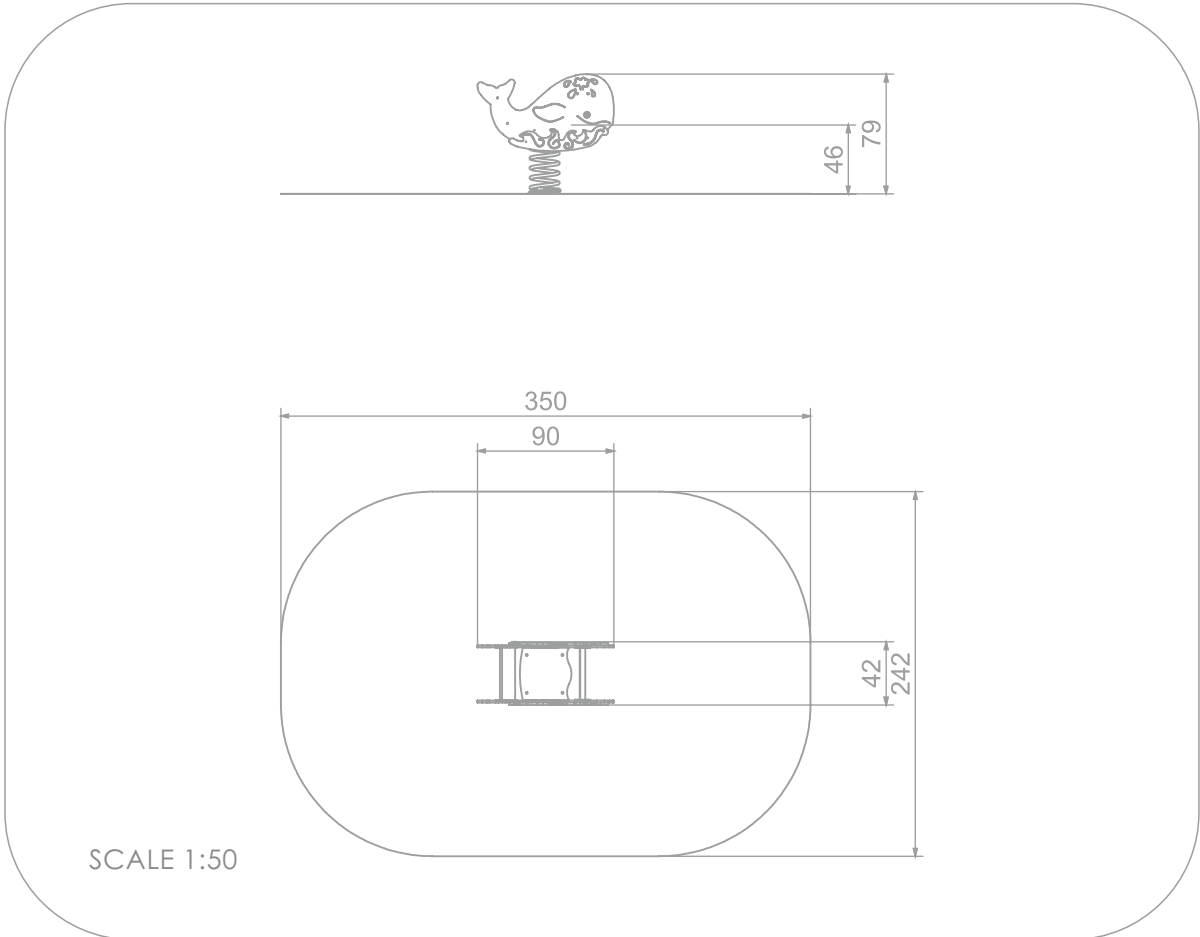

5014

MATERIALS:

SOLID CONSTRUCTION MADE OF STAINLESS STEEL ASISI 304	PLATES OF THE WALLS MADE OF COLOURFUL TRIPLE LAYERED 15 MM HDPE POLYETHYLENE	SPRINGERS' SPRINGS MADE OF SPRING STEEL
PLATE AND ROPE CONNECTORS MADE OF INJECTION MOLDED POLYAMIDE	CONNECTING ELEMNTS LIKE SCREWS, NUTS, WASHERS MADE OF STAINLESS STEEL