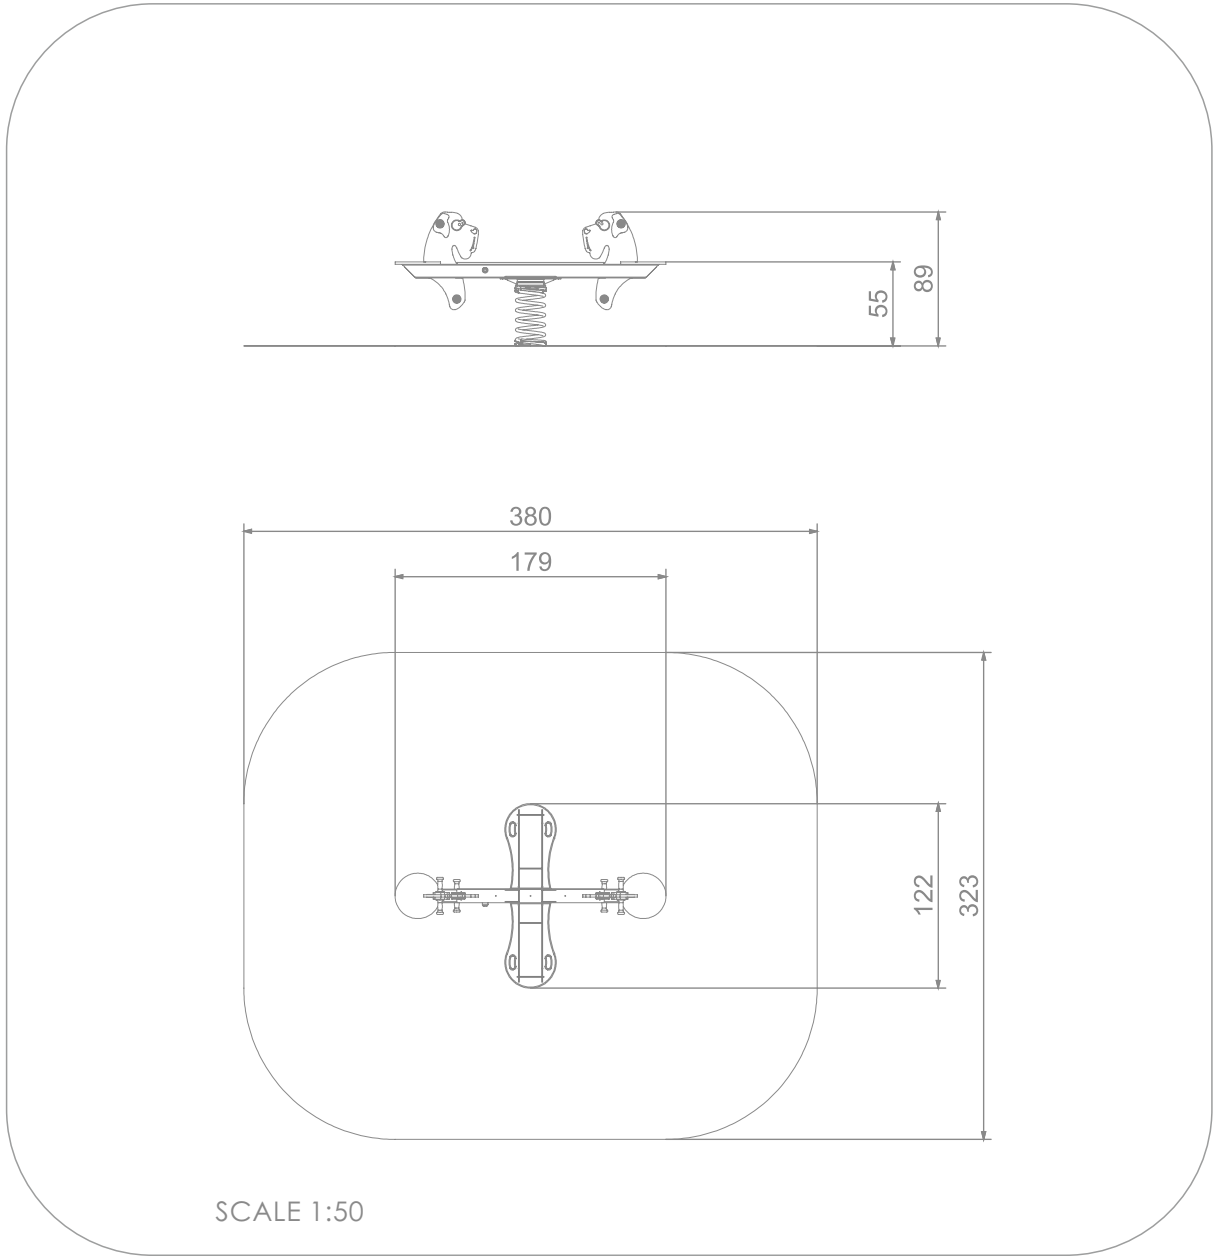

INFORMATION ABOUT THE PRODUCT

Dimensions	122 x 179 cm
Safety zone	323 x 380 cm
Safety zone area	12 m ²
Overall height	89 cm
Free fall height	55 cm
Amount of users	4
Product complies with EN 1176-1:2017-12	YES
Availability of spare parts	YES
Age range	1-12

According to EN 1176-1:2017-12 norm, the product requires applying a safety surface according to the product's free fall height.

MATERIALS:

PLATES OF THE WALLS MADE OF COLOURFUL TRIPLE LAYERED 15 MM HDPE POLYETHYLENE, IN THE HIGHEST QUALITY

SOFT CONIFER WOOD 140 x 140 MM, CORELESS, GLUED IN LAYERS WITH POLYURETHANE GLUES, TOTALLY RESISTANT TO WATER

SPRINGS' SPRINGS MADE OF SPRING STEEL

HANDHOLD MADE OF INJECTION MOLDED POLYAMIDE