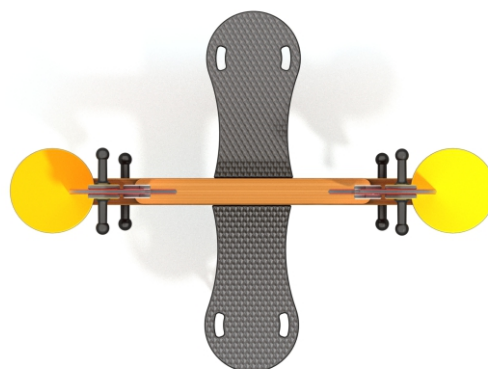

INFORMATION ABOUT THE PRODUCT

Dimensions	122 x 179 cm
Safety zone	323 x 380 cm
Safety zone area	12 m ²
Overall height	89 cm
Free fall height	55 cm
Amount of users	4
Product complies with EN 1176-1:2017-12	YES
Availability of spare parts	YES
Age range	1-12

According to EN 1176-1:2017-12 norm, the product requires applying a safety surface according to the product's free fall height.

MATERIALS:

PLATES OF THE WALLS MADE OF COLOURFUL TRIPLE LAYERED 15 MM HDPE POLYETHYLENE, IN THE HIGHEST QUALITY

SOFT CONIFER WOOD 140 x 140 MM, CORELESS, GLUED IN LAYERS WITH POLYURETHANE GLUES, TOTALLY RESISTANT TO WATER

SPRINGS' SPRINGS MADE OF SPRING STEEL

HANDHOLD MADE OF INJECTION MOLDED POLYAMIDE