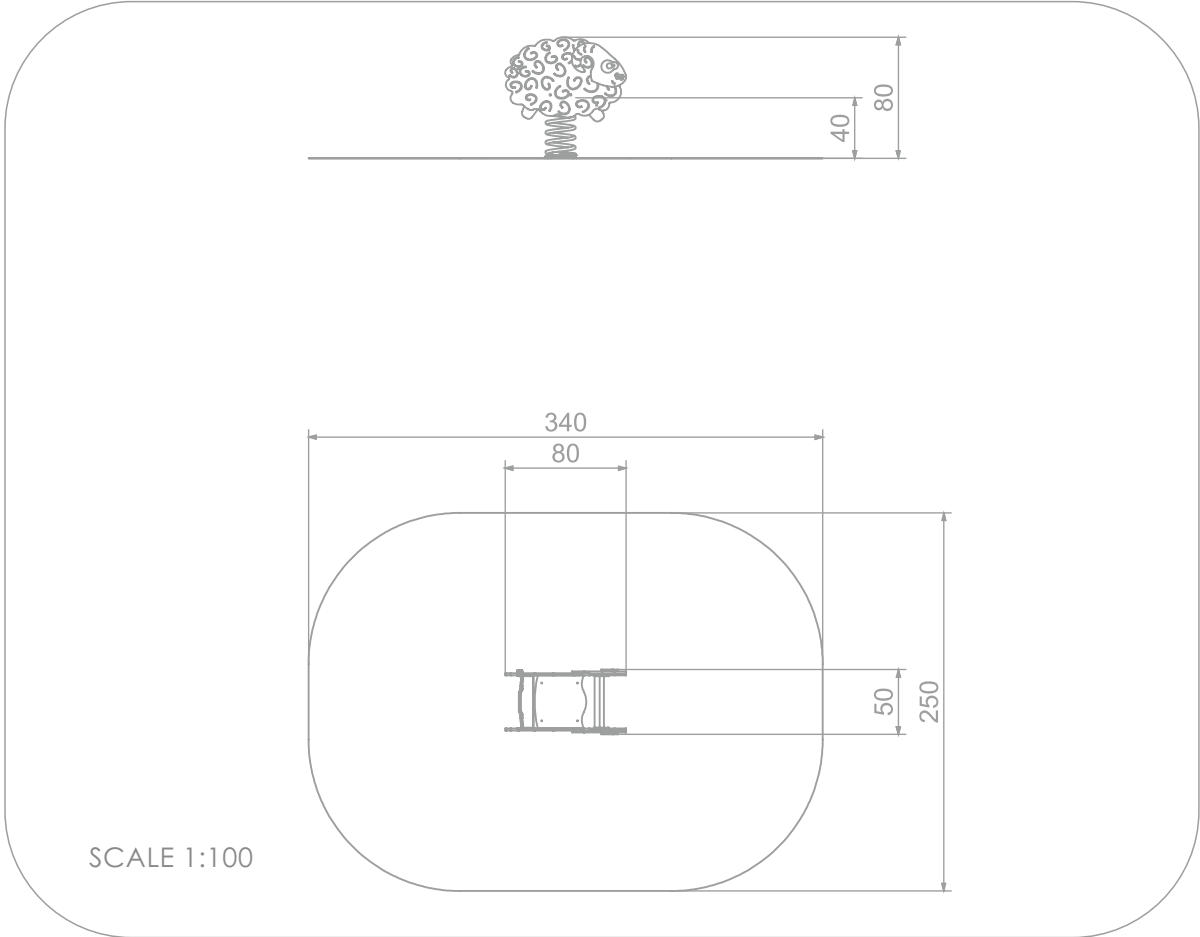

5024

INFORMATION ABOUT THE PRODUCT

Dimensions	80 x 50 cm
Safety zone	340 x 250 cm
Safety zone area	6 m ²
Overall height	80 cm
Free fall height	40 cm
Amount of users	1
Product complies with EN 1176-1:2017-12	YES
Availability of spare parts	YES
Age range	1-12

According to EN 1176-1:2017-12 norm, the product requires applying a safety surface according to the product's free fall height.

5024

MATERIALS:

<p>STEEL CONSTRUCTION: STAINLESS STEEL AISI304</p>	<p>PLATES OF THE WALLS MADE OF COLOURFUL TRIPLE LAYERED 15 MM HDPE POLYETHYLENE</p>	
		
<p>PLATE AND ROPE CONNECTORS MADE OF INJECTION MOLDED POLYAMIDE</p>	<p>CONNECTING ELEMNTS LIKE SCREWS, NUTS, WASHERS MADE OF STAINLESS STEEL</p>	<p>SPRINGER'S SPRINGS MADE OF SPRING STEEL</p>
		