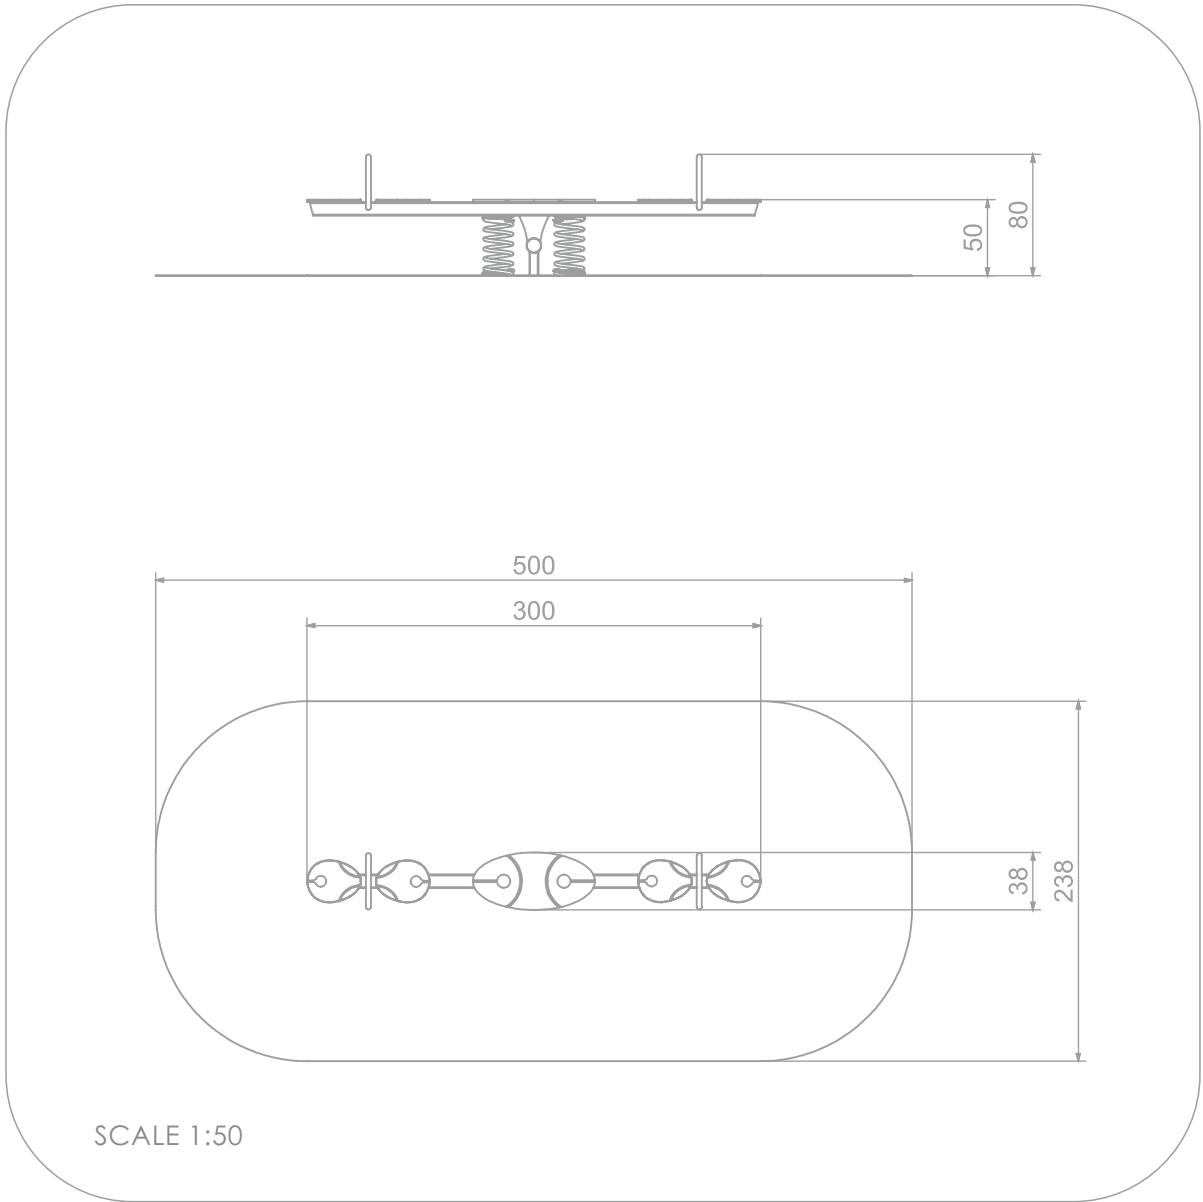

#### INFORMATION ABOUT THE PRODUCT

Dimensions	38 x 300 cm
Safety zone	238 x 500 cm
Safety zone area	12 m <sup>2</sup>
Overall height	80 cm
Free fall height	90 cm
Amount of users	4
Product complies with EN 1176-1:2017-12	YES
Availability of spare parts	YES
Age range	1-12

According to EN 1176-1:2017-12 norm, the product requires applying a safety surface according to the product's free fall height.

5031

**MATERIALS:**

<p>SOLID CONSTRUCTION MADE OF BLACK STEEL IS235JR, CLEANED THE SANDBLASTING PROCESS</p>	<p>PLATES OF THE WALLS MADE OF COLOURFUL TRIPLE LAYERED 15 MM HDPE POLYETHYLENE</p>	<p>SPRINGERS' SPRINGS MADE OF SPRING STEEL</p>
