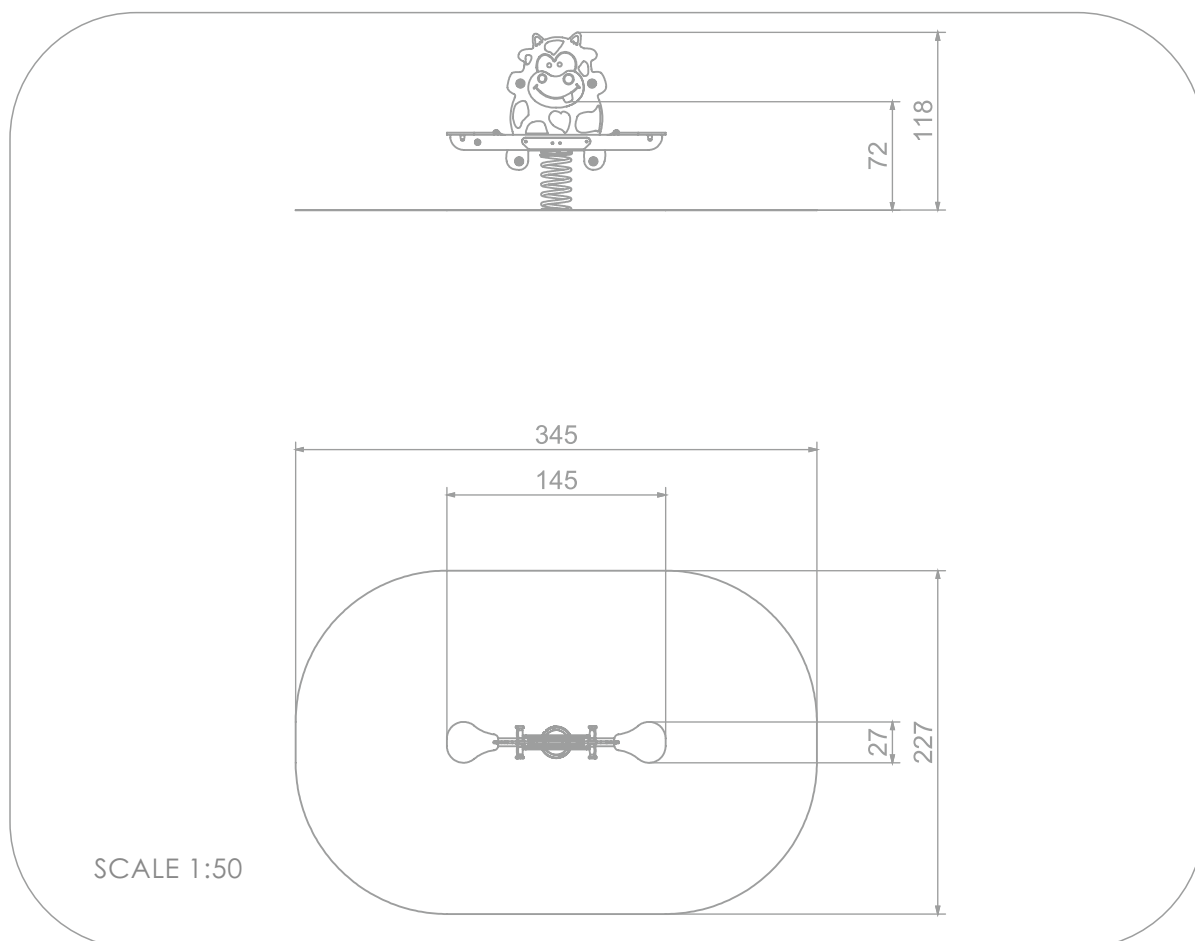

INFORMATION ABOUT THE PRODUCT

Dimensions	27 x 145 cm
Safety zone	227 x 345 cm
Safety zone area	7 m ²
Overall height	118 cm
Free fall height	72 cm
Amount of users	2
Product complies with EN 1176-1:2017-12	YES
Availability of spare parts	YES
Age range	1-12

According to EN 1176-1:2017-12 norm, the product requires applying a safety surface according to the product's free fall height.

5034

MATERIALS:

HANDHOLD MADE OF INJECTION MOLDED POLYAMIDE	PLATES OF THE WALLS MADE OF COLOURFUL TRIPLE LAYERED 15 MM HDPE POLYETHYLENE	SPRINGERS' SPRINGS MADE OF SPRING STEEL
		