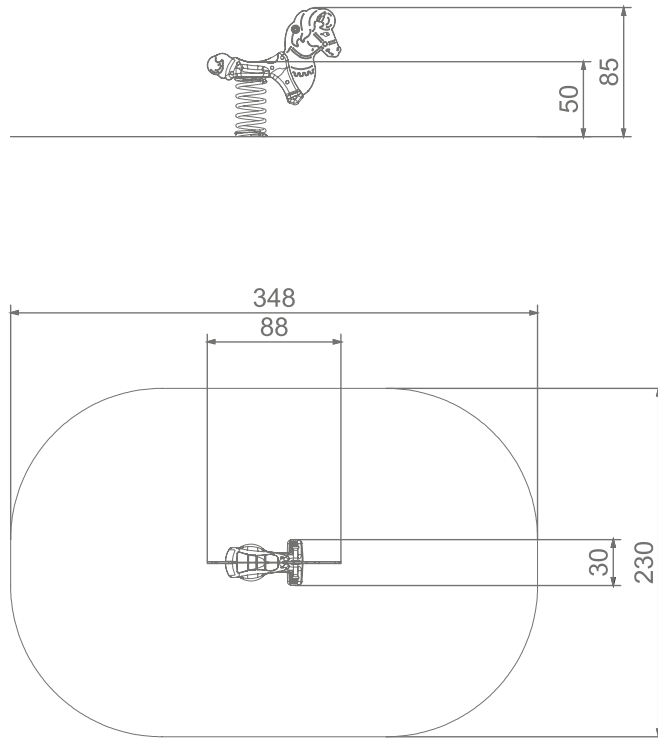

INFORMATION ABOUT THE PRODUCT

Dimensions	88 x 30 cm
Safety zone	348 x 230 cm
Safety zone area	11 m ²
Overall height	85 cm
Free fall height	50 cm
Amount of users	1
Product complies with PN-EN 1176-1:2017-12	YES
Availability of spare parts	YES
Age range	1-12
According to PN-EN 1176-1:2017-12 norm, the product requires applying a safety surface according to the product's free fall height.	

5101

SCALE 1:50

MATERIALS:

HANDHOLD MADE OF INJECTION MOLDED POLYAMIDE

CONNECTING ELEMENTS LIKE SCREWS, NUTS, WASHERS MADE OF STAINLESS STEEL

PLATES OF THE WALLS MADE OF COLOURFUL TRIPLE LAYERED 15 MM HDPE POLYETHYLENE