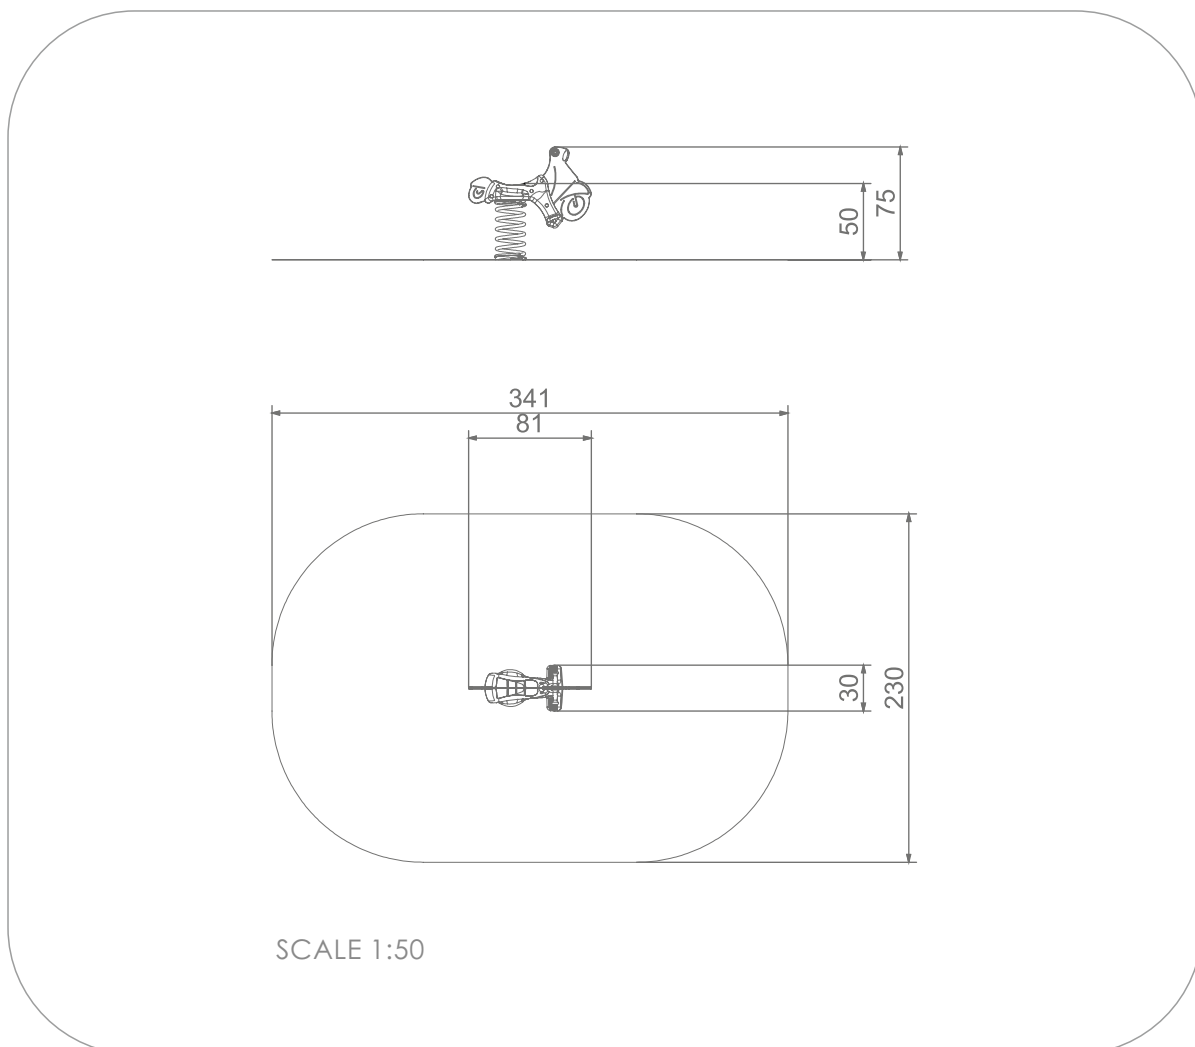

## INFORMATION ABOUT THE PRODUCT

Dimensions	81 x 30 cm
Safety zone	341 x 230 cm
Safety zone area	11 m <sup>2</sup>
Overall height	75 cm
Free fall height	50 cm
Amount of users	1
Product complies with PN-EN 1176-1:2017-12	YES
Availability of spare parts	YES
Age range	1-12
According to PN-EN 1176-1:2017-12 norm, the product requires applying a safety surface according to the product's free fall height.	

### MATERIALS:

HANDHOLD MADE OF INJECTION MOLDED POLYAMIDE

CONNECTING ELEMENTS LIKE SCREWS, NUTS, WASHERS MADE OF STAINLESS STEEL

PLATES OF THE WALLS MADE OF COLOURFUL TRIPLE LAYERED 15 MM HDPE POLYETHYLENE