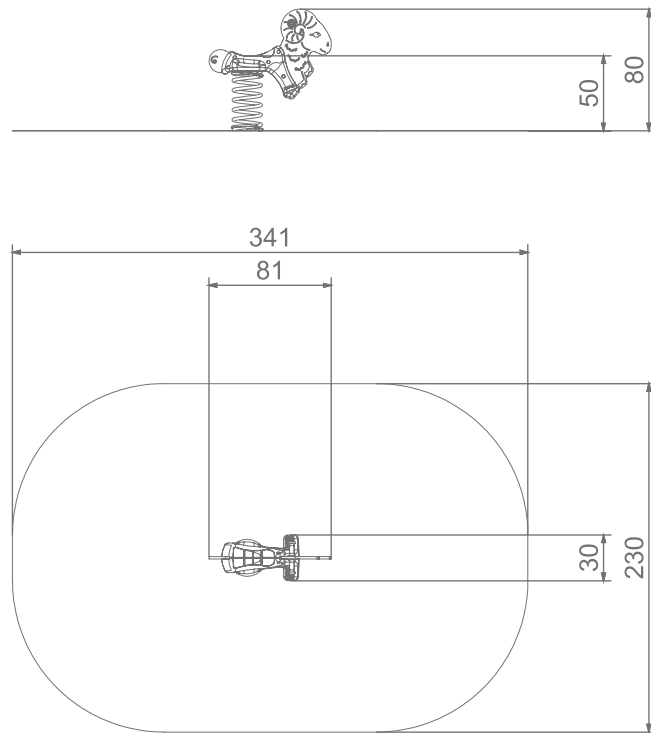

INFORMATION ABOUT THE PRODUCT

Dimensions	81 x 30 cm
Safety zone	341 x 230 cm
Safety zone area	11 m ²
Overall height	80 cm
Free fall height	50 cm
Amount of users	1
Product complies with PN-EN 1176-1:2017-12	YES
Availability of spare parts	YES
Age range	1-12
According to PN-EN 1176-1:2017-12 norm, the product requires applying a safety surface according to the product's free fall height.	

5107

SCALE 1:50

MATERIALS:

HANDHOLD MADE OF INJECTION MOLDED POLYAMIDE

CONNECTING ELEMENTS LIKE SCREWS, NUTS, WASHERS MADE OF STAINLESS STEEL

PLATES OF THE WALLS MADE OF COLOURFUL TRIPLE LAYERED 15 MM HDPE POLYETHYLENE