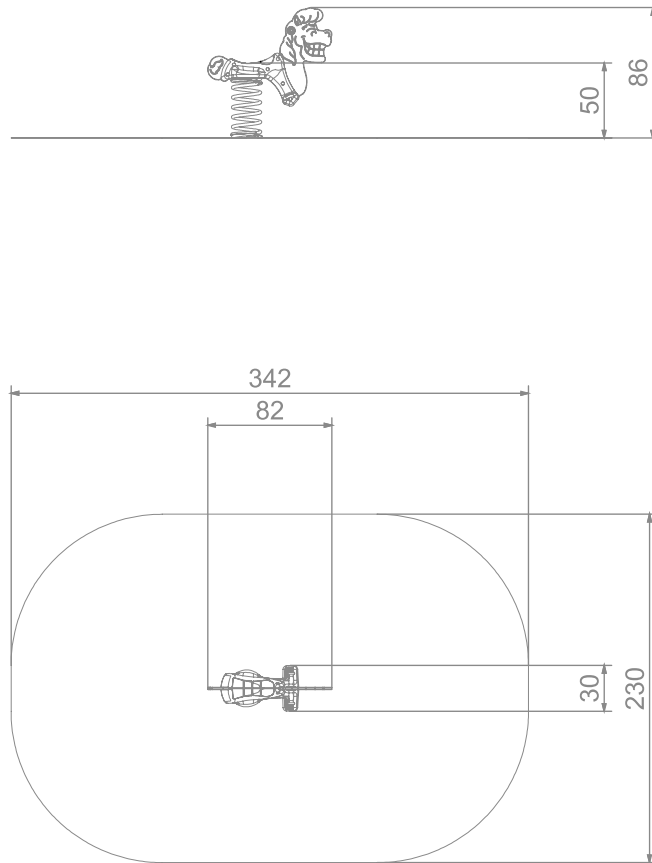

INFORMATION ABOUT THE PRODUCT

Dimensions	82 x 30 cm
Safety zone	342 x 230 cm
Safety zone area	11 m ²
Overall height	86 cm
Free fall height	50 cm
Amount of users	1
Product complies with PN-EN 1176-1:2017-12	YES
Availability of spare parts	YES
Age range	1-12
According to PN-EN 1176-1:2017-12 norm, the product requires applying a safety surface according to the product's free fall height.	

5107

SCALE 1:50

MATERIALS:

HANDHOLD MADE OF INJECTION MOLDED POLYAMIDE

CONNECTING ELEMENTS LIKE SCREWS, NUTS, WASHERS MADE OF STAINLESS STEEL

PLATES OF THE WALLS MADE OF COLOURFUL TRIPLE LAYERED 15 MM HDPE POLYETHYLENE