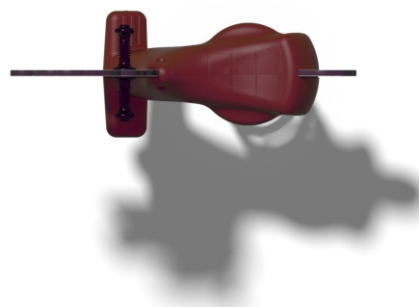

INFORMATION ABOUT THE PRODUCT

Dimensions	82 x 30 cm
Safety zone	342 x 230 cm
Safety zone area	11 m ²
Overall height	86 cm
Free fall height	50 cm
Amount of users	1
Product complies with PN-EN 1176-1:2017-12	YES
Availability of spare parts	YES
Age range	1-12
According to PN-EN 1176-1:2017-12 norm, the product requires applying a safety surface according to the product's free fall height.	

5107

SCALE 1:50

MATERIALS:

HANDHOLD MADE OF INJECTION MOLDED POLYAMIDE

CONNECTING ELEMENTS LIKE SCREWS, NUTS, WASHERS MADE OF STAINLESS STEEL

PLATES OF THE WALLS MADE OF COLOURFUL TRIPLE LAYERED 15 MM HDPE POLYETHYLENE

SPRINGERS' SPRINGS MADE OF SPRING STEEL