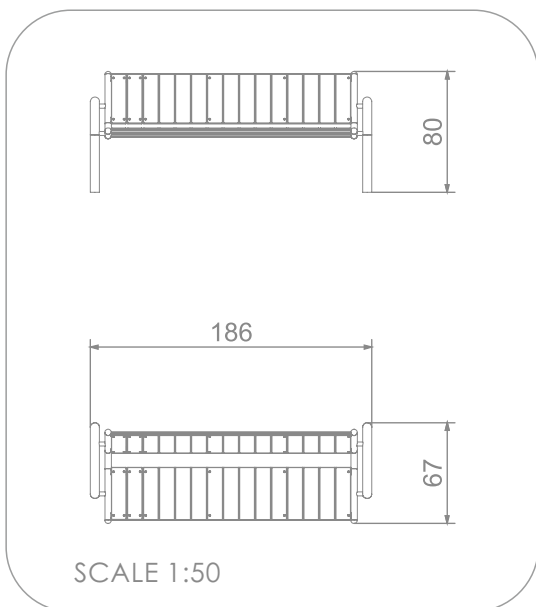

6028

W

A

MATERIALS:

SOLID CONSTRUCTION
MADE OF BLACKSTEEL
S235JR, CLEANED IN THE
SANDBLASTING PROCESS

ANTI-SLIP 10 MM HPL
PLATFORM PLATE

INFORMATION ABOUT THE PRODUCT

Dimensions	186 x 67 cm
Overall height	80 cm
Availability of spare parts	YES