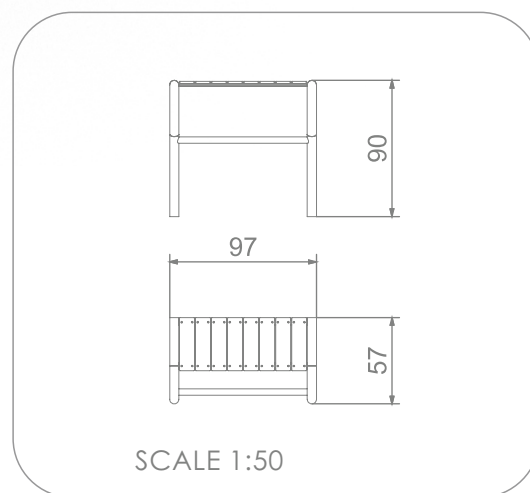

6031

MATERIALS:

SOLID CONSTRUCTION
MADE OF BLACKSTEEL
S235JR, CLEANED IN THE
SANDBLASTING PROCESS

PLATES OF THE SEATS
MADE OF COLOURFUL
13 MM HPL

INFORMATION ABOUT THE PRODUCT

Dimensions	97 x 57 cm
Overall height	90 cm
Availability of spare parts	YES