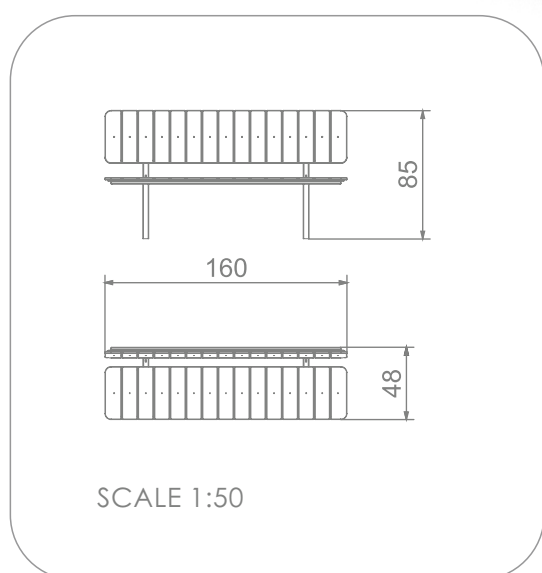

6033

INFORMATION ABOUT THE PRODUCT

Dimensions	160 x 48 cm
Overall height	85 cm
Availability of spare parts	YES

MATERIALS:

SOLID CONSTRUCTION
MADE OF BLACKSTEEL
S235JR, CLEANED IN THE
SANDBLASTING PROCESS

PLATES OF THE SEAT
MADE OF COLOURFUL
TRIPLE LAYERED 15 MM
HDPE POLYETHYLENE,
IN THE HIGHEST QUALITY