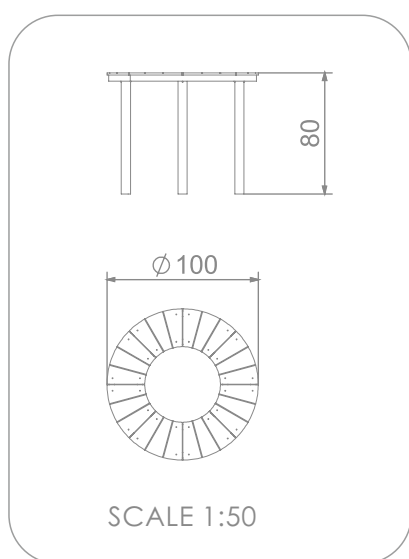

6035

INFORMATION ABOUT THE PRODUCT

Dimensions	100 x 100 cm
Overall height	80 cm
Availability of spare parts	YES

MATERIALS:

SOLID CONSTRUCTION
MADE OF BLACKSTEEL
S235JR, CLEANED IN THE
SANDBLASTING PROCESS

PLATES OF THE WALLS
MADE OF COLOURFUL
TRIPLE LAYERED 15 MM
HDPE POLYETHYLENE,
IN THE HIGHEST QUALITY