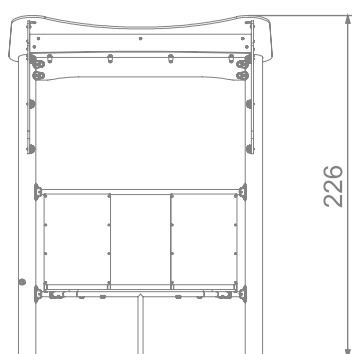

INFORMATION ABOUT THE PRODUCT

Dimensions	174 x 101 cm
Overall height	226 cm
Availability of spare parts	YES

6082

SCALE 1:50

MATERIALS:

PLATES OF THE WALLS AND PLATFORMS MADE OF COLOURFUL 13 MM HPL

PLATES OF THE WALLS MADE OF COLOURFUL TRIPLE LAYERED 15 MM HDPE POLYETHYLENE, IN THE HIGHEST QUALITY