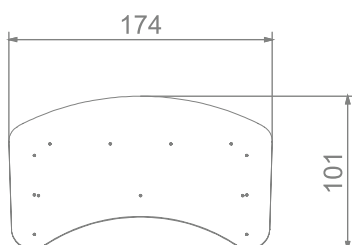

INFORMATION ABOUT THE PRODUCT

Dimensions	174 x 101 cm
Overall height	226 cm
Availability of spare parts	YES

6082

SCALE 1:50

MATERIALS:

PLATES OF THE WALLS AND PLATFORMS MADE OF COLOURFUL 13 MM HPL

PLATES OF THE WALLS MADE OF COLOURFUL TRIPLE LAYERED 15 MM HDPE POLYETHYLENE, IN THE HIGHEST QUALITY