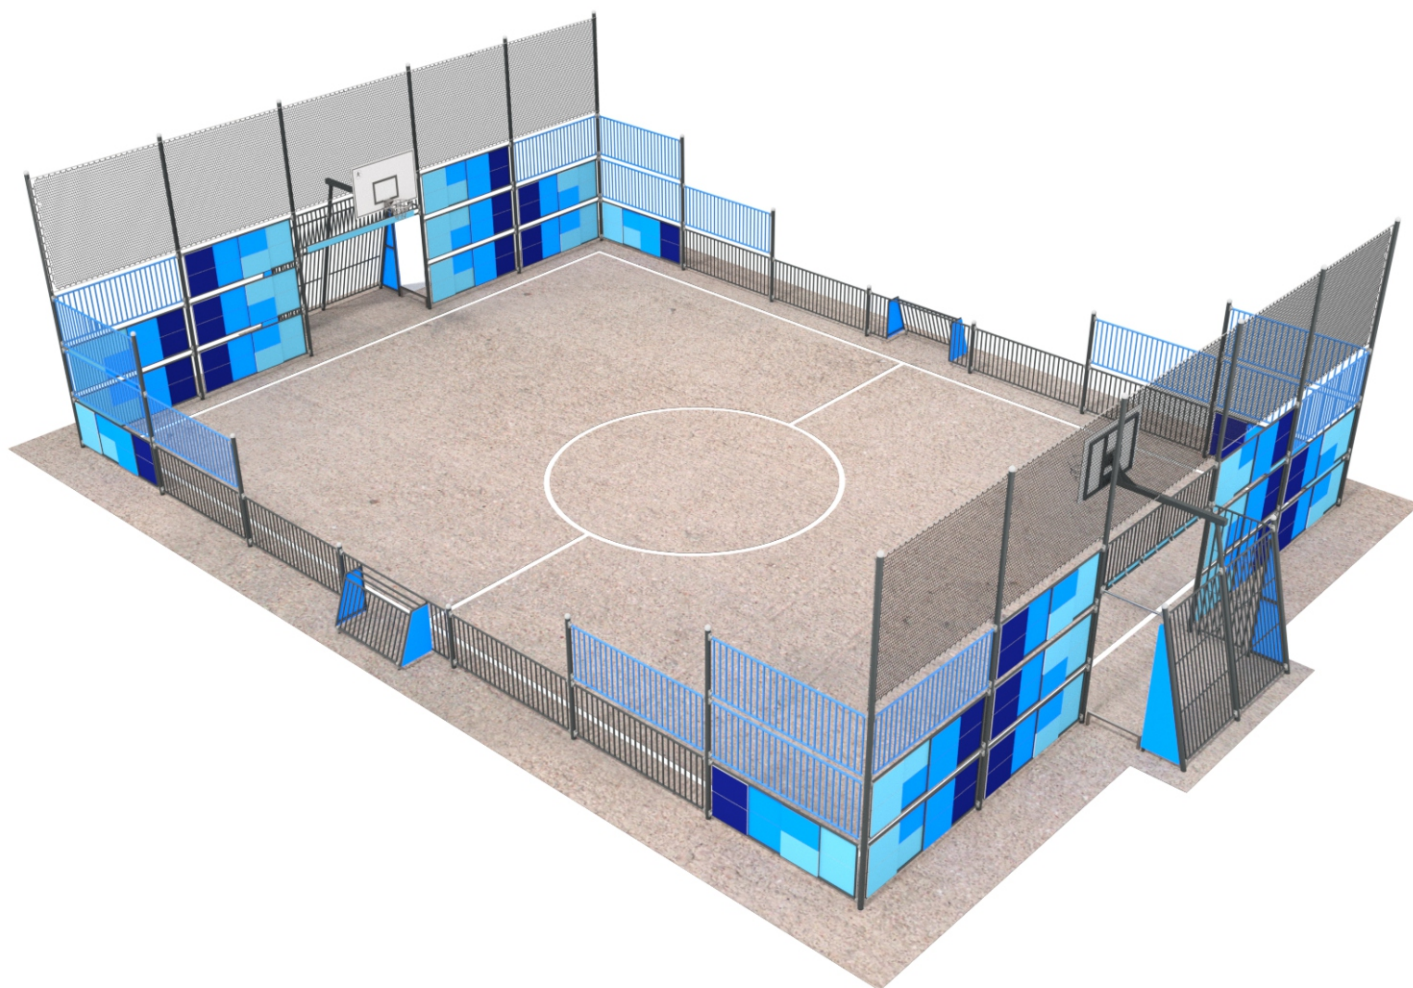

6405

SOCIALIZING

INFORMATION ABOUT THE PRODUCT

Dimensions	2076 x 1420 cm
Overall height	514 cm
Product complies with EN 15312	YES
Availability of spare parts	YES

6405

MATERIALS:

PATENTED SYSTEM OF CONNECTORS AND CLAMPS MADE OF STRONG ALUMINUM ALLOY

BOARD MADE OF 15 MM THICK HDPE. BASKET RIM MADE OF STAINLESS STEEL

VANDAL-PROOF SCREW PLUGS MADE OF INJECTION MOLDED POLYAMIDE

CONNECTING ELEMENTS LIKE SCREWS, NUTS, WASHERS MADE OF STAINLESS STEEL

PLATES OF THE WALLS MADE OF COLOURFUL TRIPLE LAYERED 15 MM HDPE POLYETHYLENE

GOALS AND POSTS AND PANELS MADE OF BLACK STEEL S235JR, CLEANED IN THE SANDBLASTING PROCESS

HIGH-QUALITY POLYPROPYLENE PP NET, WITH 4,5X4,5 CM LOOPS AND THICKNESS 3 MM