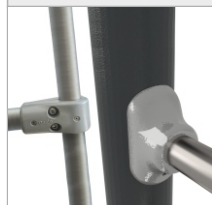

6405

SOCIALIZING

INFORMATION ABOUT THE PRODUCT

Dimensions	2076 x 1420 cm
Overall height	514 cm
Product complies with EN 15312	YES
Availability of spare parts	YES

6405

MATERIALS:

PATENTED SYSTEM OF CONNECTORS AND CLAMPS MADE OF STRONG ALUMINUM ALLOY

BOARD MADE OF 15 MM THICK HDPE. BASKET RIM MADE OF STAINLESS STEEL

VANDAL-PROOF SCREW PLUGS MADE OF INJECTION MOLDED POLYAMIDE

CONNECTING ELEMENTS LIKE SCREWS, NUTS, WASHERS MADE OF STAINLESS STEEL

PLATES OF THE WALLS MADE OF COLOURFUL TRIPLE LAYERED 15 MM HDPE POLYETHYLENE

GOALS AND POSTS AND PANELS MADE OF BLACK STEEL S235JR, CLEANED IN THE SANDBLASTING PROCESS

HIGH-QUALITY POLYPROPYLENE PP NET, WITH 4,5X4,5 CM LOOPS AND THICKNESS 3 MM