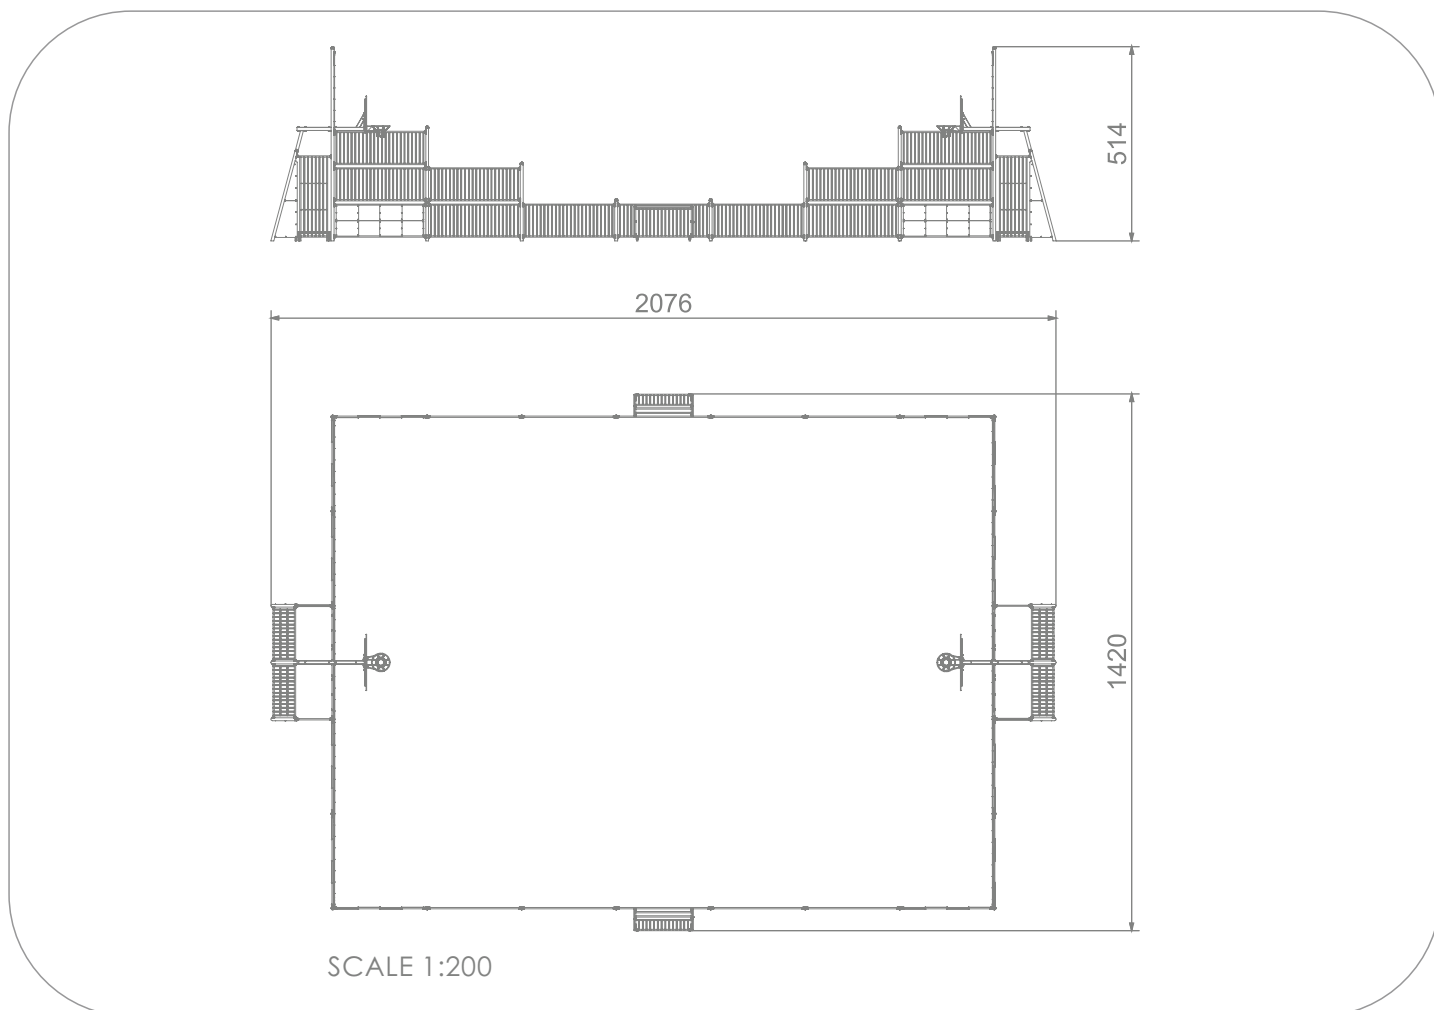

6405

SOCIALIZING

INFORMATION ABOUT THE PRODUCT

Dimensions	2076 x 1420 cm
Overall height	514 cm
Product complies with EN 15312	YES
Availability of spare parts	YES

6405

MATERIALS:

PATENTED SYSTEM OF CONNECTORS AND CLAMPS MADE OF STRONG ALUMINUM ALLOY

BOARD MADE OF 15 MM THICK HDPE. BASKET RIM MADE OF STAINLESS STEEL

VANDAL-PROOF SCREW PLUGS MADE OF INJECTION MOLDED POLYAMIDE

CONNECTING ELEMENTS LIKE SCREWS, NUTS, WASHERS MADE OF STAINLESS STEEL

PLATES OF THE WALLS MADE OF COLOURFUL TRIPLE LAYERED 15 MM HDPE POLYETHYLENE

GOALS AND POSTS AND PANELS MADE OF BLACK STEEL S235JR, CLEANED IN THE SANDBLASTING PROCESS

HIGH-QUALITY POLYPROPYLENE PP NET, WITH 4,5X4,5 CM LOOPS AND THICKNESS 3 MM