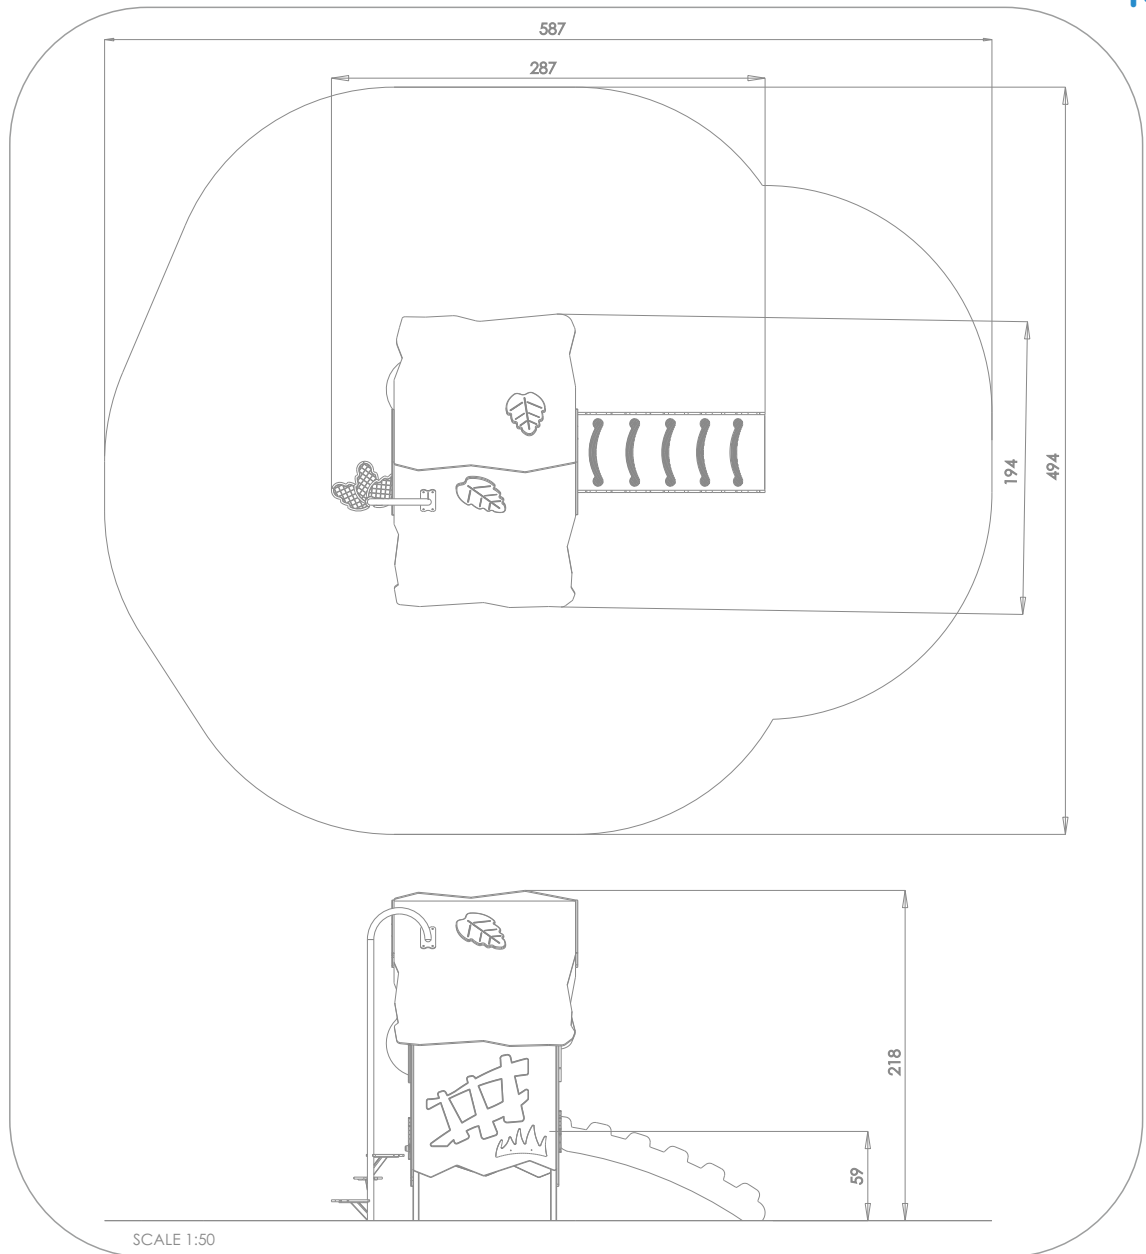

SLIDING

SOCIALIZING

CLIMBING

INFORMATION ABOUT THE PRODUCT

Dimensions	194 x 287 cm
Safety zone	494 x 587 cm
Safety zone area	24 m ²
Overall height	218 cm
Free fall height	59 cm
Amount of users	7
Product complies with EN 1176-1:2017-12	YES
Availability of spare parts	YES
Age range	1-8

According to EN 1176-1:2017-12 norm, the product requires applying a safety surface according to the product's free fall height.

7001

MATERIALS:

STEEL CONSTRUCTION:
STAINLESS STEEL
AISI304.

PLATES OF THE WALLS
MADE OF COLOURFUL
TRIPLE LAYERED 15 MM
HDPE POLYETHYLENE, IN
THE HIGHEST QUALITY,
TOTALLY DAMP-PROOF.

CLIMBING WALLS
AND SIDES OF STAIRS:
HPL 13 MM.

HEMISPHERIC WINDOW
WITH A DIAMETER
OF 400 MM.