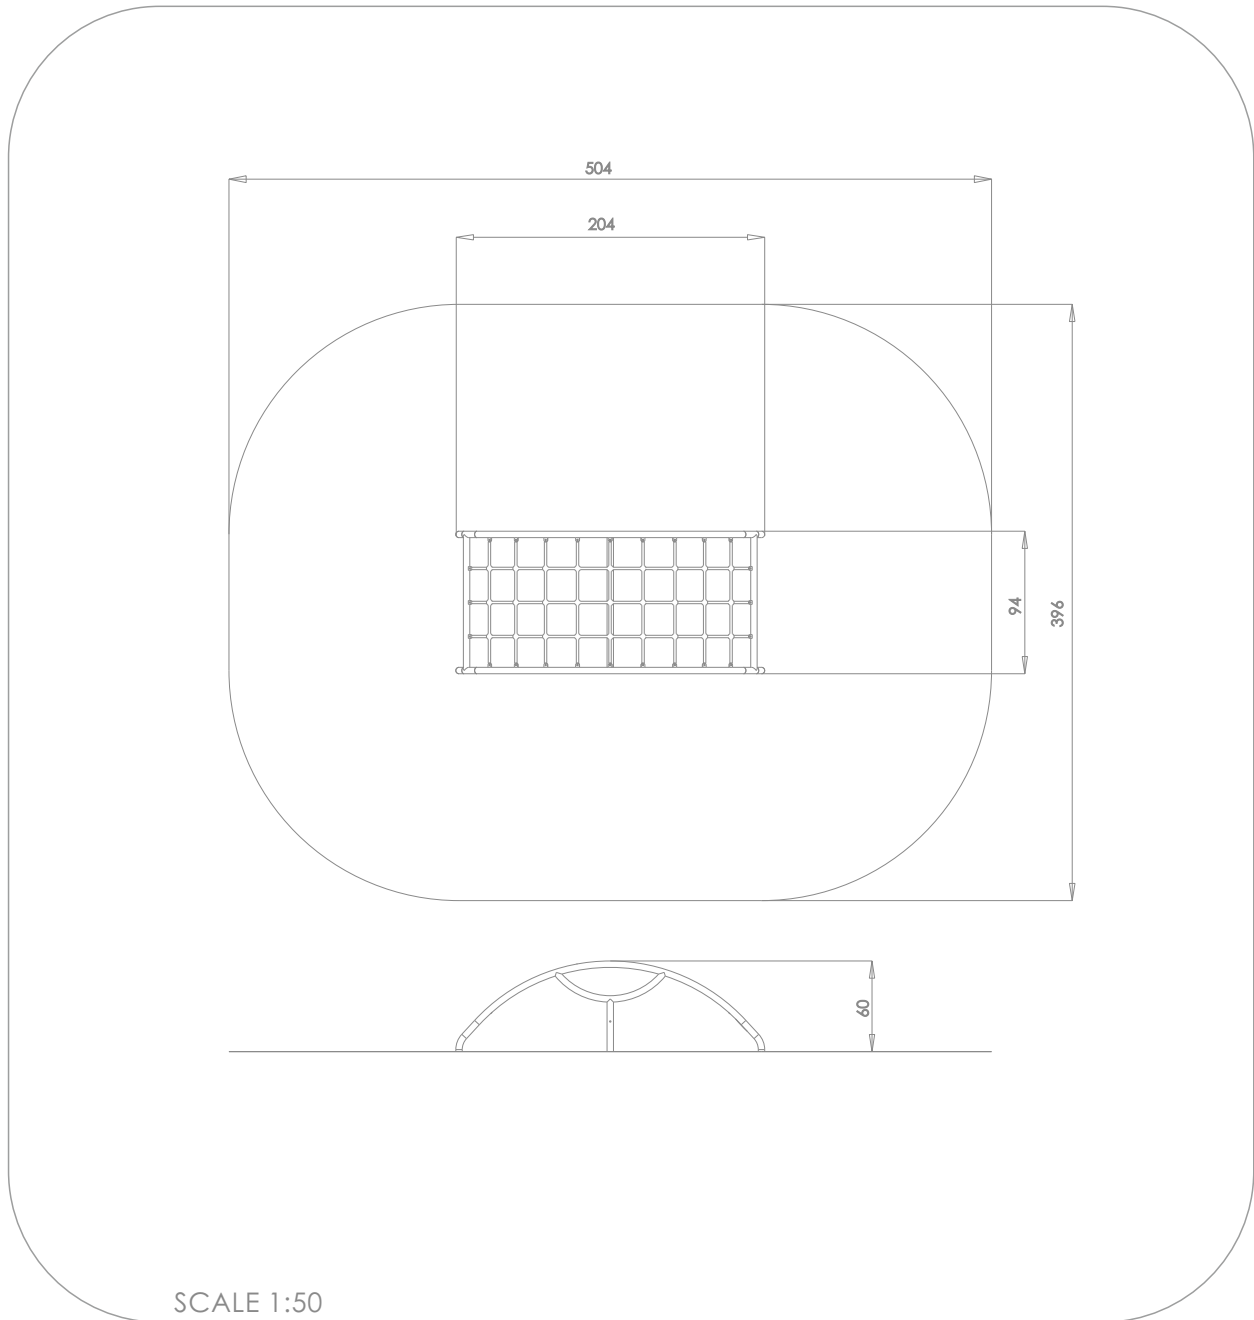

SOCIALIZING

CLIMBING

INFORMATION ABOUT THE PRODUCT

Dimensions	94 x 204 cm
Safety zone	396 x 504 cm
Safety zone area	18 m ²
Overall height	60 cm
Free fall height	60 cm
Amount of users	4
Product complies with EN 1176-1:2017-12	YES
Availability of spare parts	YES
Age range	1-8

According to EN 1176-1:2017-12 norm, the product requires applying a safety surface according to the product's free fall height.

7015

MATERIALS:

STEEL CONSTRUCTION:
STAINLESS STEEL
AISI304

POLIPROPYLENE ROPES
PPMULTISPLIT TYPE WITH A
STEEL CORE AND A
DIMETER OF 6 MM.