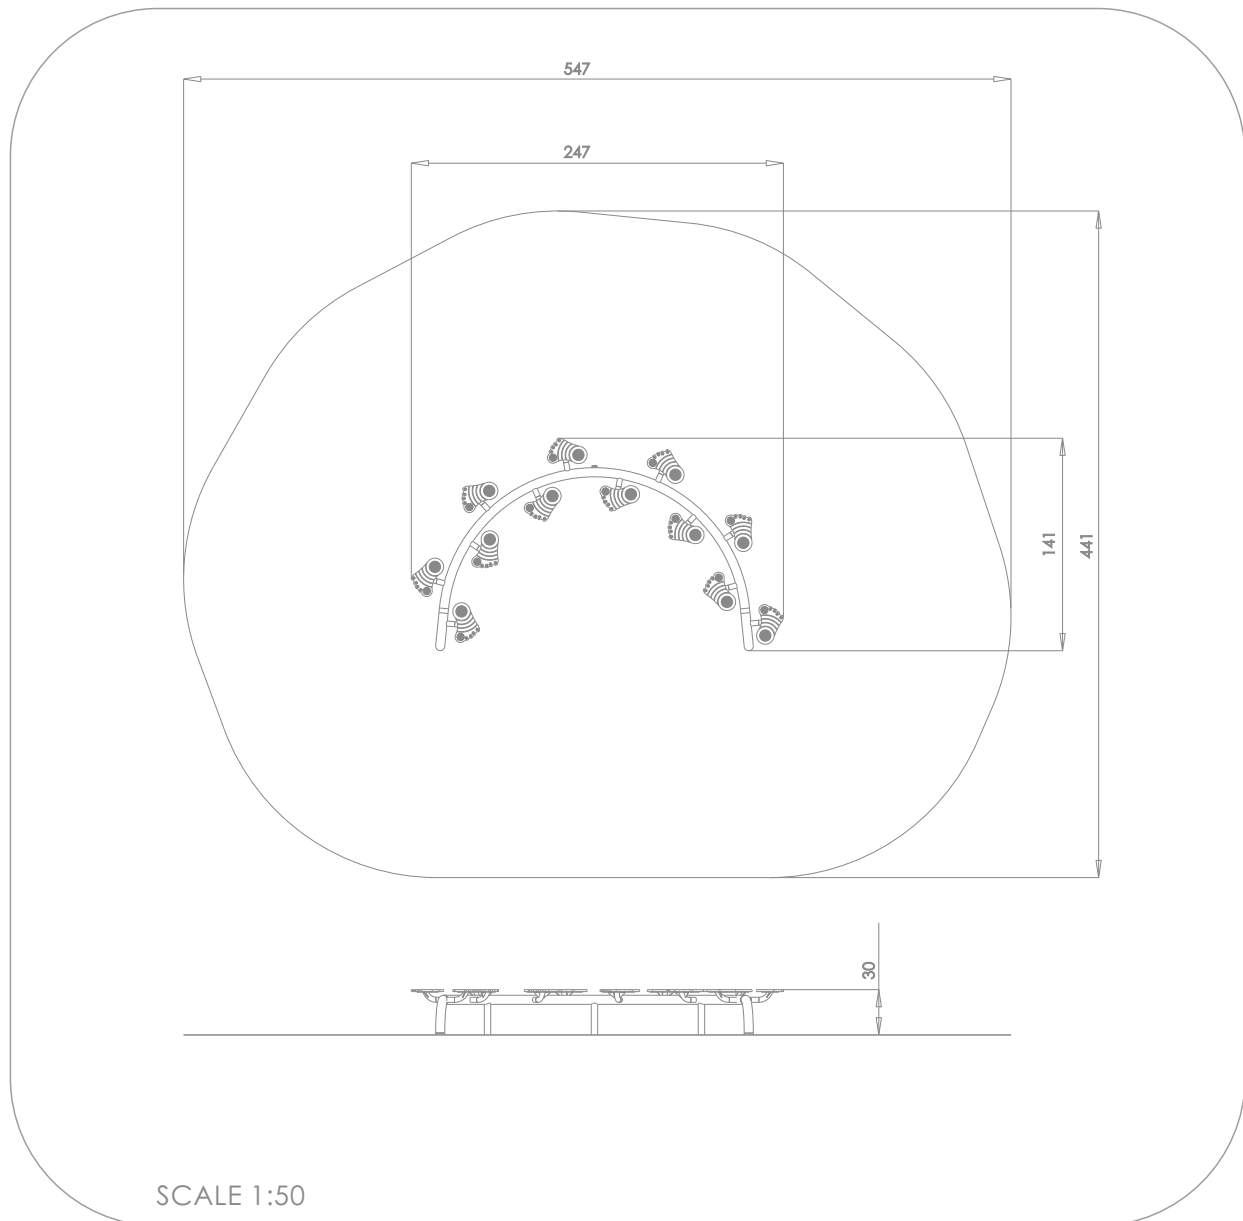

SOCIALIZING

JUMPING

INFORMATION ABOUT THE PRODUCT

Dimensions	141 x 247 cm
Safety zone	441 x 547 cm
Safety zone area	20 m ²
Overall height	30 cm
Free fall height	30 cm
Amount of users	4
Product complies with EN 1176-1:2017-12	YES
Availability of spare parts	YES
Age range	1-8

According to EN 1176-1:2017-12 norm, the product requires applying a safety surface according to the product's free fall height.

MATERIALS:

STEEL CONSTRUCTION:
STAINLESS STEEL
AISI304

CLIMBING WALLS
AND SIDES OF STAIRS:
HPL 13 MM.