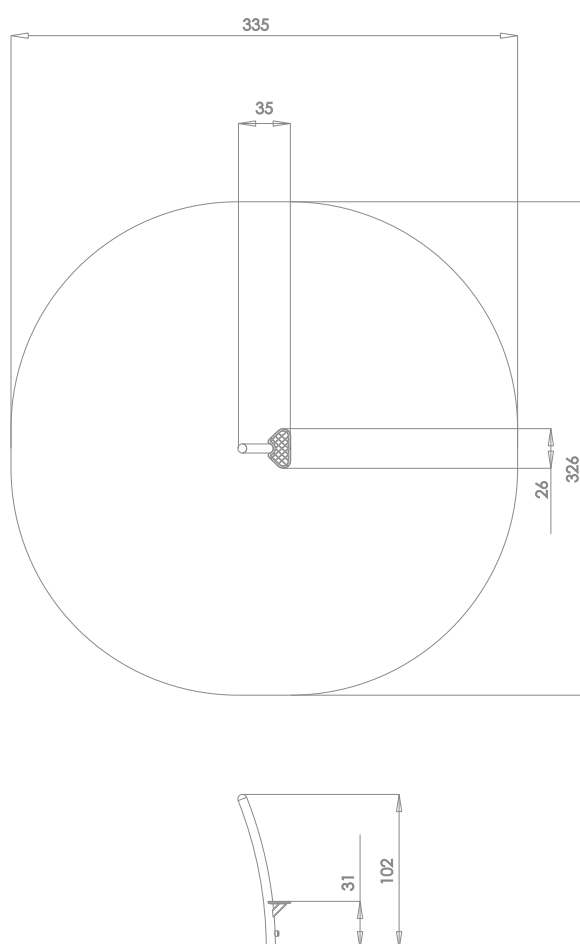

#### INFORMATION ABOUT THE PRODUCT

Dimensions	26 x 35 cm
Safety zone	326 x 335 cm
Safety zone area	9 m <sup>2</sup>
Overall height	102 cm
Free fall height	72 cm
Amount of users	2
Product complies with EN 1176-1:2017-12	YES
Availability of spare parts	YES
Age range	1-8

According to EN 1176-1:2017-12 norm, the product requires applying a safety surface according to the product's free fall height.

# 7021

SCALE 1:50