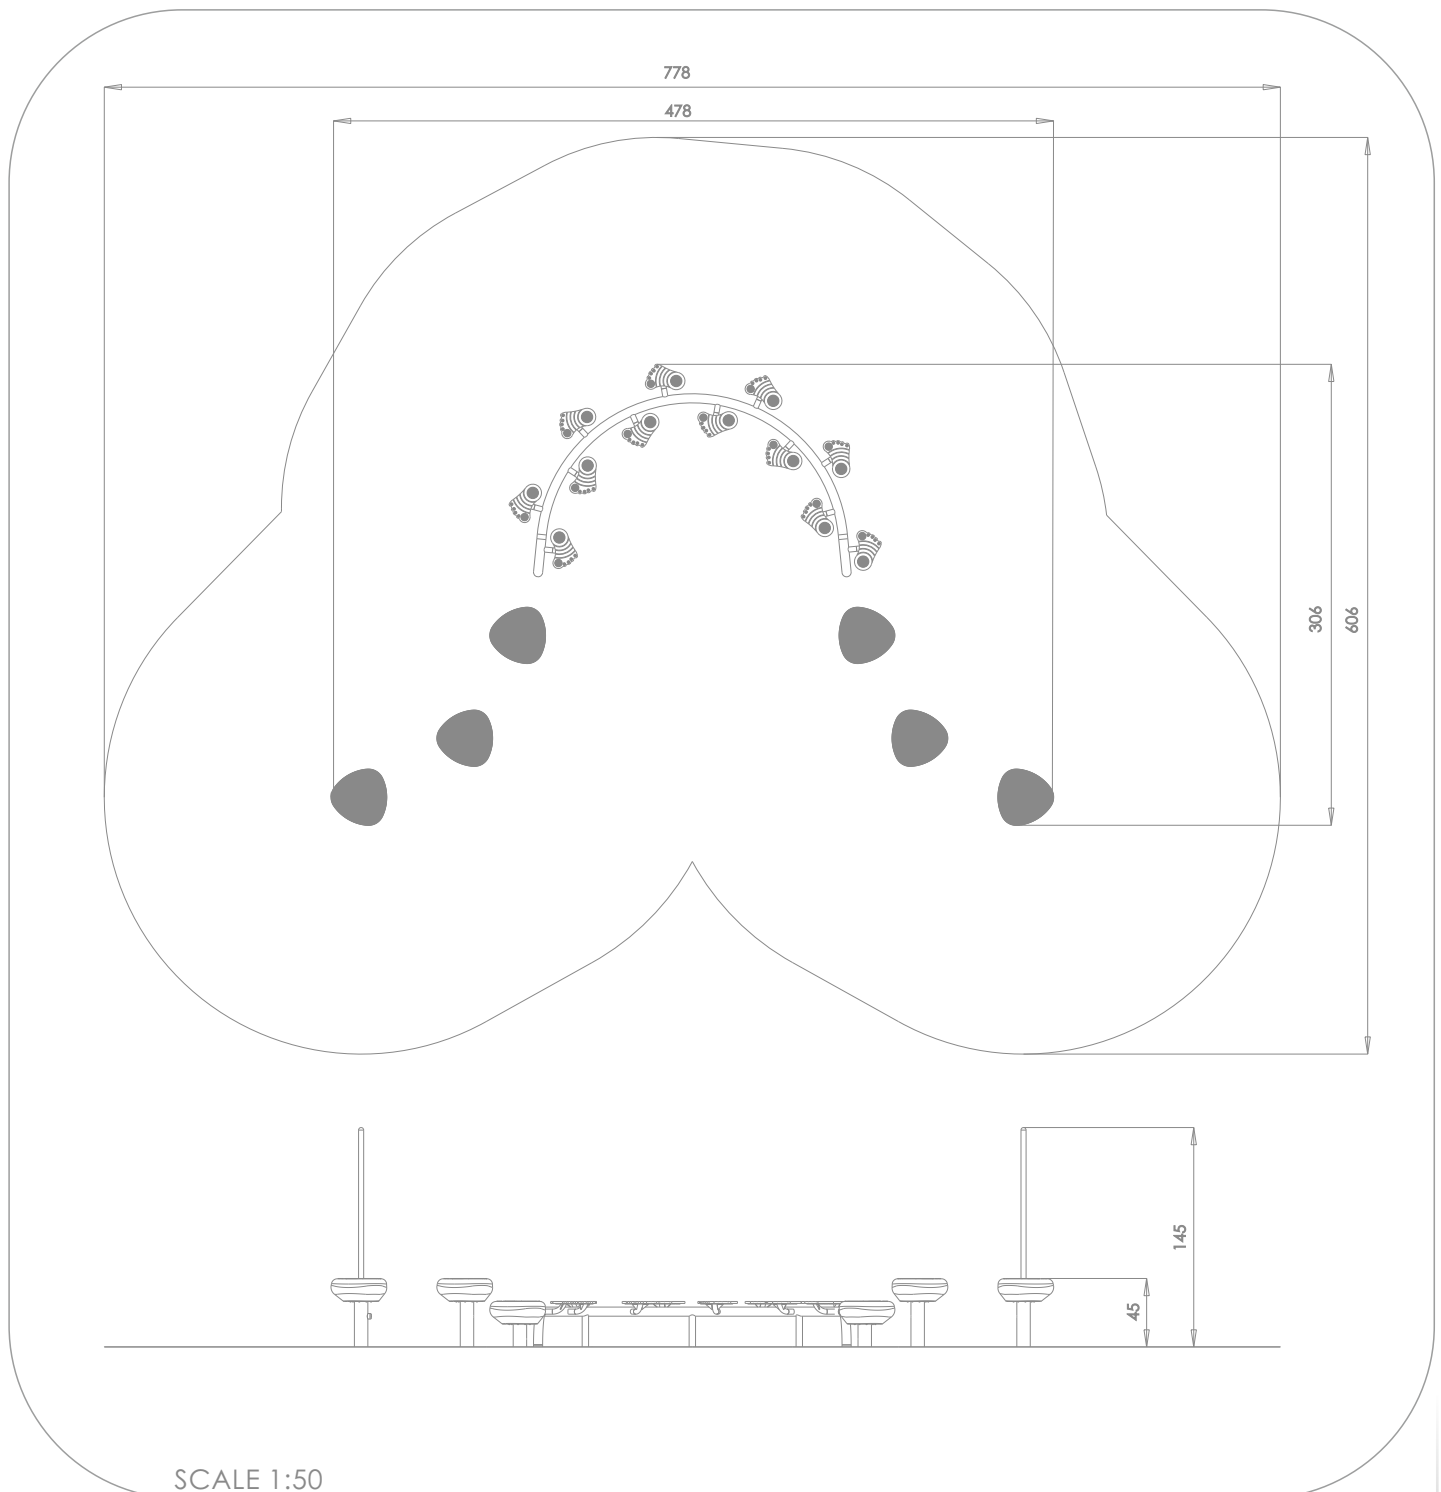

MINI

SOCIALIZING

BALANCING

JUMPING

INFORMATION ABOUT THE PRODUCT

Dimensions	478 x 306 cm
Safety zone	778 x 606 cm
Safety zone area	35 m ²
Overall height	145 cm
Free fall height	45 cm
Amount of users	9
Product complies with EN 1176-1:2017-12	YES
Availability of spare parts	YES
Age range	1-8

According to EN 1176-1:2017-12 norm, the product requires applying a safety surface according to the product's free fall height.

MATERIALS:

<p>POLIPROPYLENE ROPES PMULTISPLIT TYPE WITH A STEEL CORE AND A DIMETER OF 6 MM.</p>	<p>CLIMBING WALLS AND SIDES OF STAIRS: HPL 13 MM</p>	<p>STEEL CONSTRUCTION: STAINLESS STEEL AISI304</p>	<p>MODULES MANUFACTURED OF ROTOMOULDED POLYETHYLENE DEVELOP PROWESS</p>
