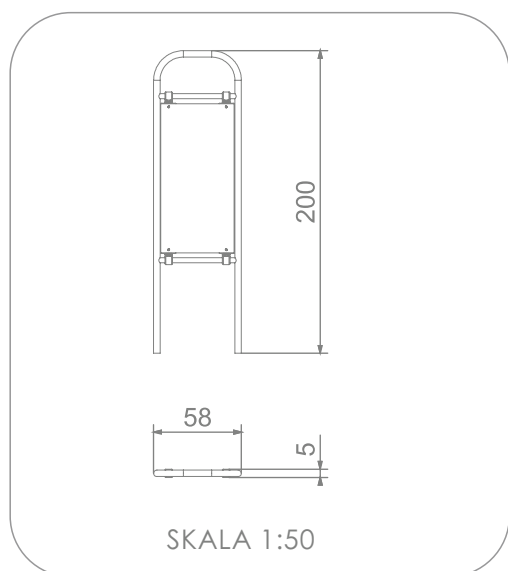

7600

MATERIALS:

SOLID CONSTRUCTION MADE OF BLACKSTEEL S235JR. CLEANED IN THE SANDBLASTING PROCESS

SYSTEM OF CONNECTORS AND CLAMPS MADE OF STRONG ALUMINIUM ALLOY

INFORMATION BOARD WITH PRINTOUT ON UV-RESISTANT FOIL, GLUED TO A HOT DIP GALVANISED METAL SHEET

INFORMATION ABOUT THE PRODUCT

Dimensions	58 x 5 cm
Overall height	200 cm
Availability of spare parts	YES