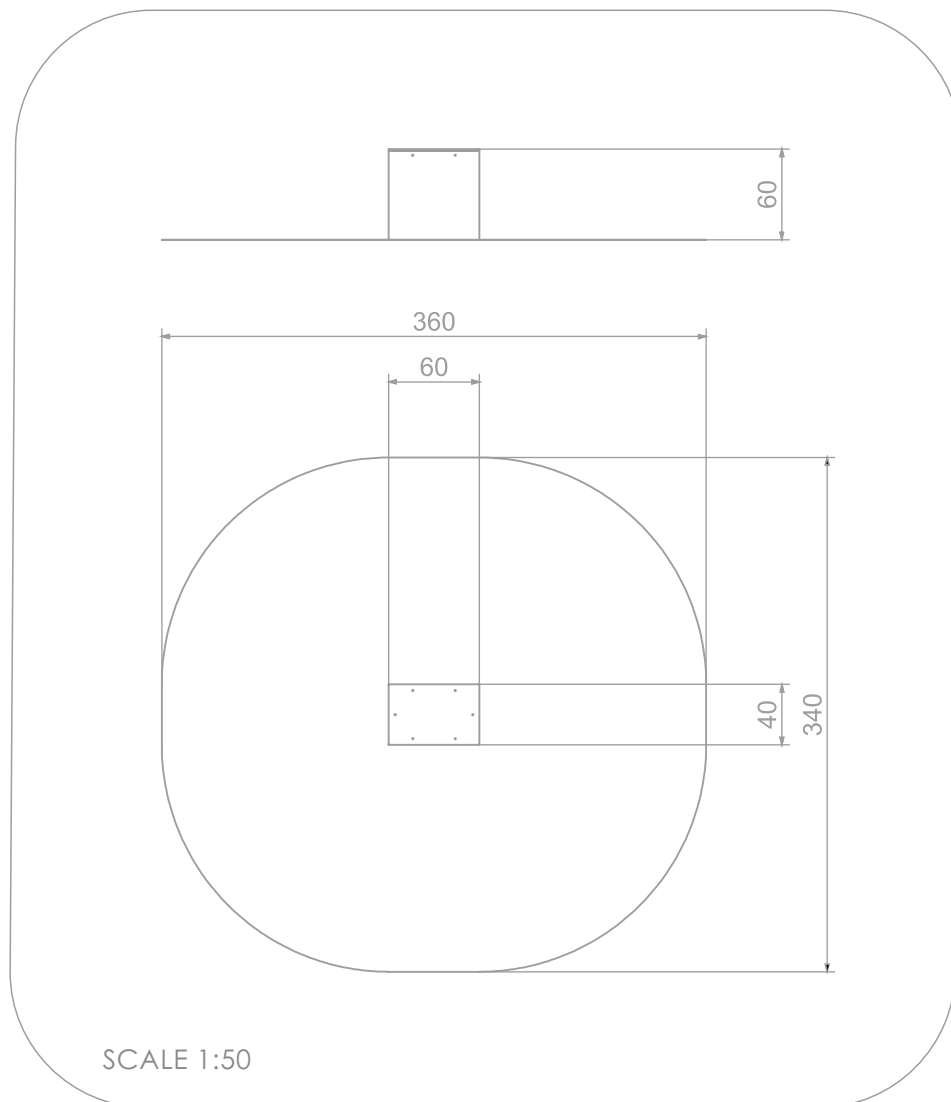

INFORMATION ABOUT THE PRODUCT

Dimensions	60 x 40 cm
Safety zone	360 x 340 cm
Safety zone area	11 m ²
Overall height	60 cm
Free fall height	60 cm
Product complies with EN 16630:2015-06	YES
Availability of spare parts	YES
According to EN 1176-1:2017-12 norm, the product requires applying a safety surface according to the product's free fall height.	

MATERIALS:

ANTI-SLIP ANTHRACITE
10 MM HPL PLATFORM

COLOURFULL HPL PANELS
13 MM