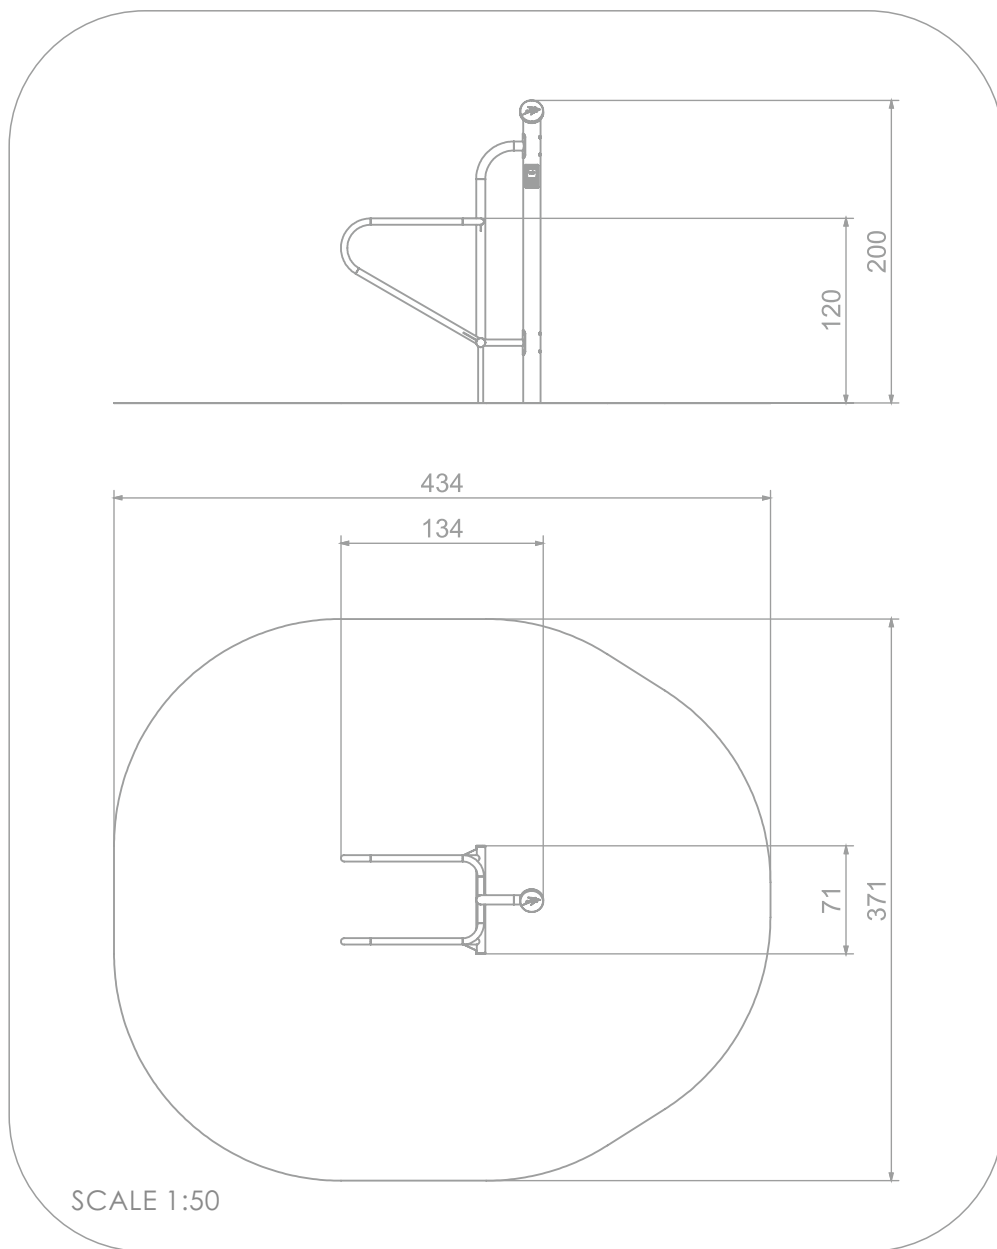

#### INFORMATION ABOUT THE PRODUCT

Dimensions	134 x 71 cm
Safety zone	434 x 371 cm
Safety zone area	14 m <sup>2</sup>
Overall height	200 cm
Free fall height	120 cm
Product complies with EN 1176-1:2017-12	YES
Availability of spare parts	YES

### MATERIALS:

SOLID CONSTRUCTION MADE OF BLACK STEEL S235JR, CLEANED IN THE SANDBLASTING PROCESS

PLATES MADE OF COLOURFUL TRIPLE LAYERED POLYETHYLENE HDPE 15 MM

PLATE MADE OF ANODIZED ALUMINIUM PLACED OF A HANDLE MADE OF POLYAMIDE