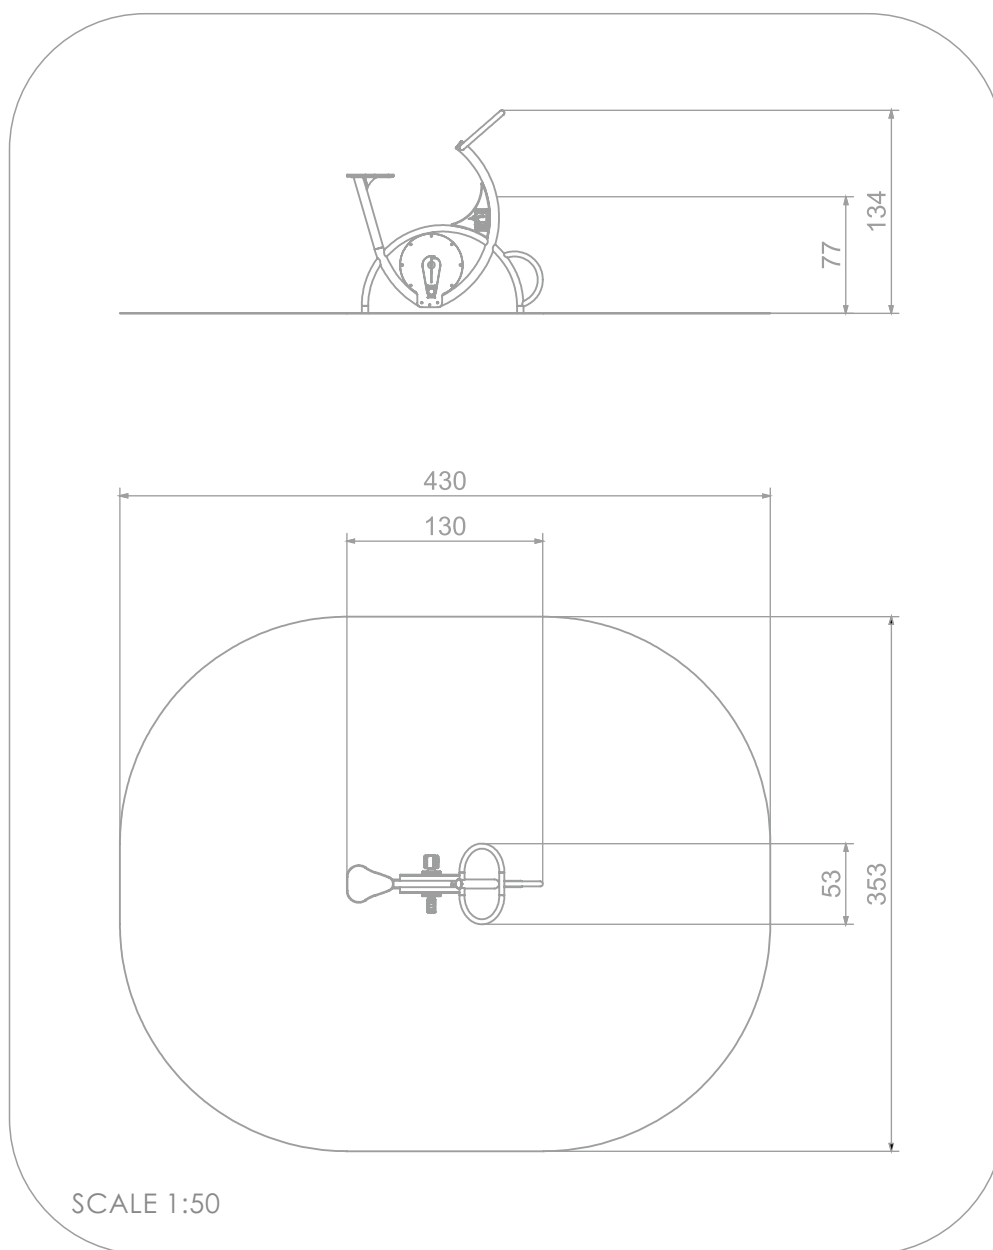

#### INFORMATION ABOUT THE PRODUCT

Dimensions	53 x 130 cm
Safety zone	353 x 430 cm
Safety zone area	14 m <sup>2</sup>
Overall height	134 cm
Free fall height	77 cm
Product complies with EN 1176-1:2017-12	YES
Availability of spare parts	YES

BACK SUPPORT AND SEATS MADE OF COLOURFUL TRIPLE LAYERED POLYETHYLENE HDPE 15 MM