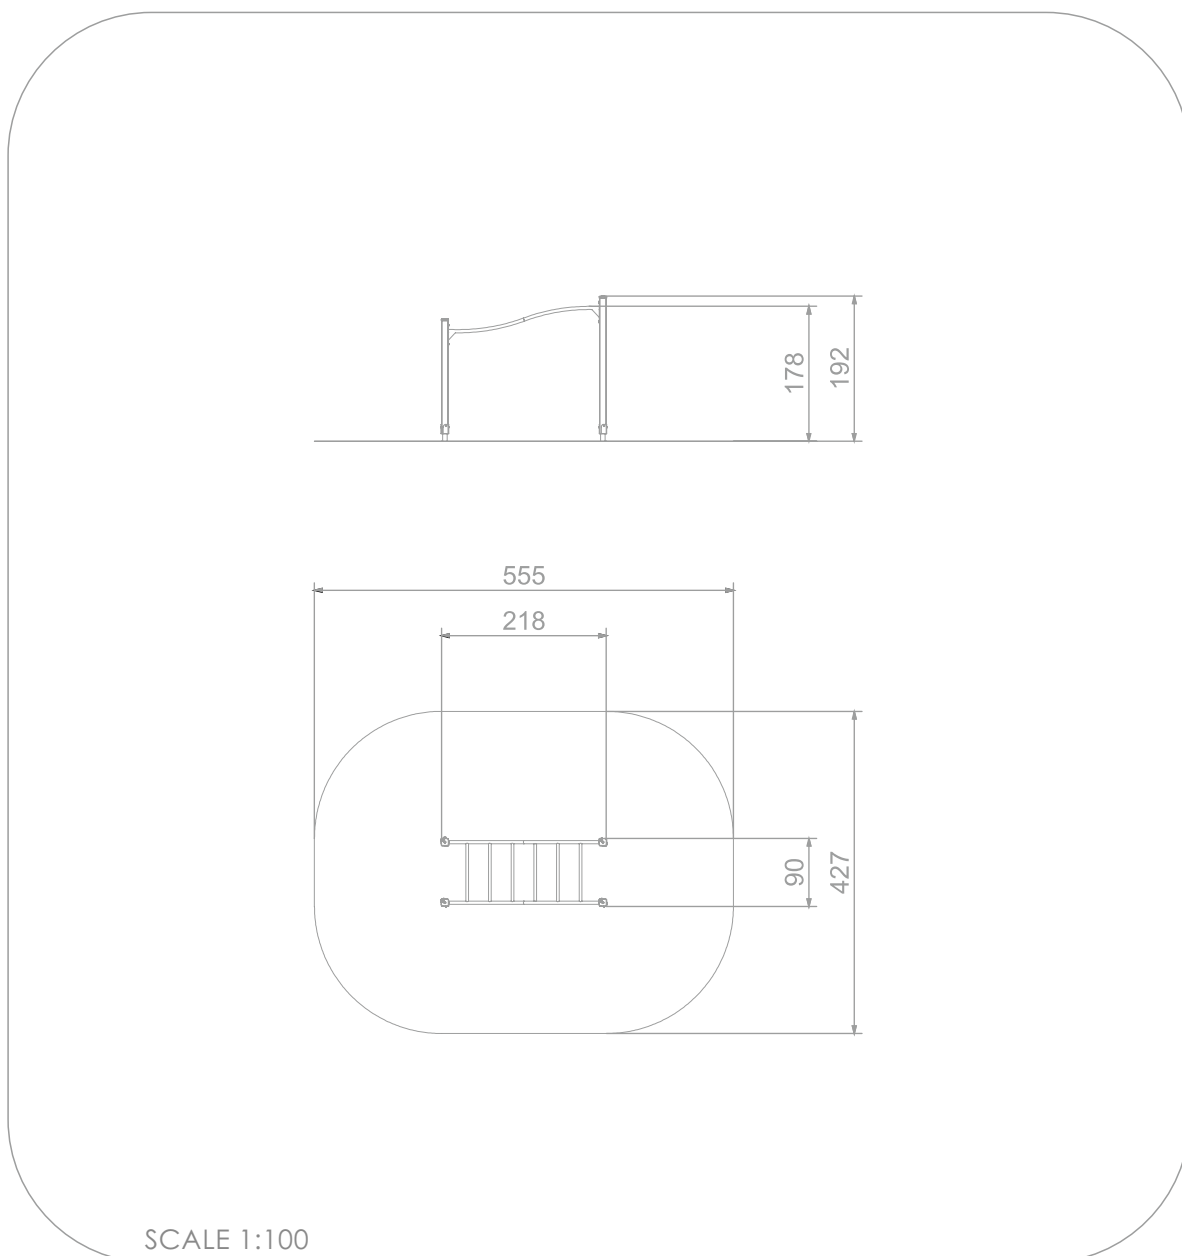

### INFORMATION ABOUT THE PRODUCT

Dimensions	90 x 218 cm
Safety zone	427 x 555 cm
Safety zone area	22 m <sup>2</sup>
Overall height	192 cm
Free fall height	178 cm
Amount of users	4
Product complies with EN 1176-1:2017-12	YES
Availability of spare parts	YES
Age range	3-12
<small>According to EN 1176-1:2017-12 norm, the product requires applying a safety surface according to the product's free fall height.</small>	

8007

**MATERIALS:**

SOFT CONIFER WOOD  
90 X 90 MM, CORELESS,  
GLUED IN LAYERS WITH  
POLYURETHANE GLUES,  
TOTALLY RESISTANT TO WATER.

WOODEN POSTS  
ANCHORED TO THE  
GROUND WITH POWDER  
GALVANIZED AND  
POWDER COATED STEEL  
ANCHORS.