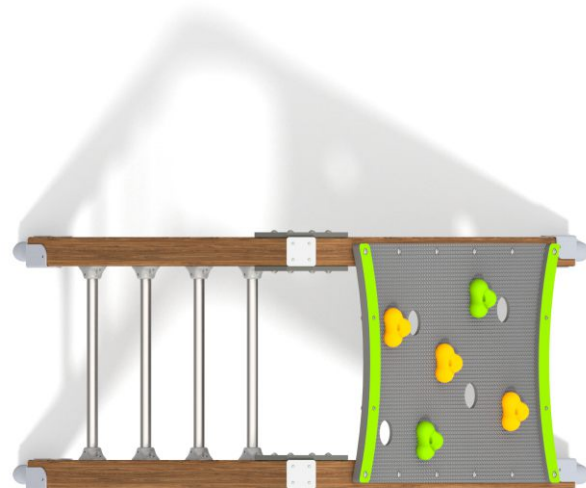

### INFORMATION ABOUT THE PRODUCT

Dimensions	85 x 178 cm
Safety zone	385 x 478 cm
Safety zone area	17 m <sup>2</sup>
Overall height	151 cm
Free fall height	151 cm
Amount of users	2
Product complies with EN 1176-1:2017-12	YES
Availability of spare parts	YES
Age range	3-12

According to EN 1176-1:2017-12 norm, the product requires applying a safety surface according to the product's free fall height.

### MATERIALS:

SOFT CONIFER WOOD CORELESS, GLUED IN LAYERS WITH POLYURETHANE GLUES, TOTALLY RESISTANT TO WATER.

WOODEN POSTS ANCHORED TO THE GROUND WITH POWDER GALVANIZED AND POWDER COATED STEEL ANCHORS.

CLIMBING ROCKS MADE OF CHIPPINGS AND COLOURFUL POLYESTER RESIN.

SYSTEM OF CONNECTORS AND CLAMPS MADE OF STRONG ALUMINIUM ALLOY.

CONNECTING ELEMENTS LIKE SCREWS, NUTS, WASHERS MADE OF STAINLESS STEEL.