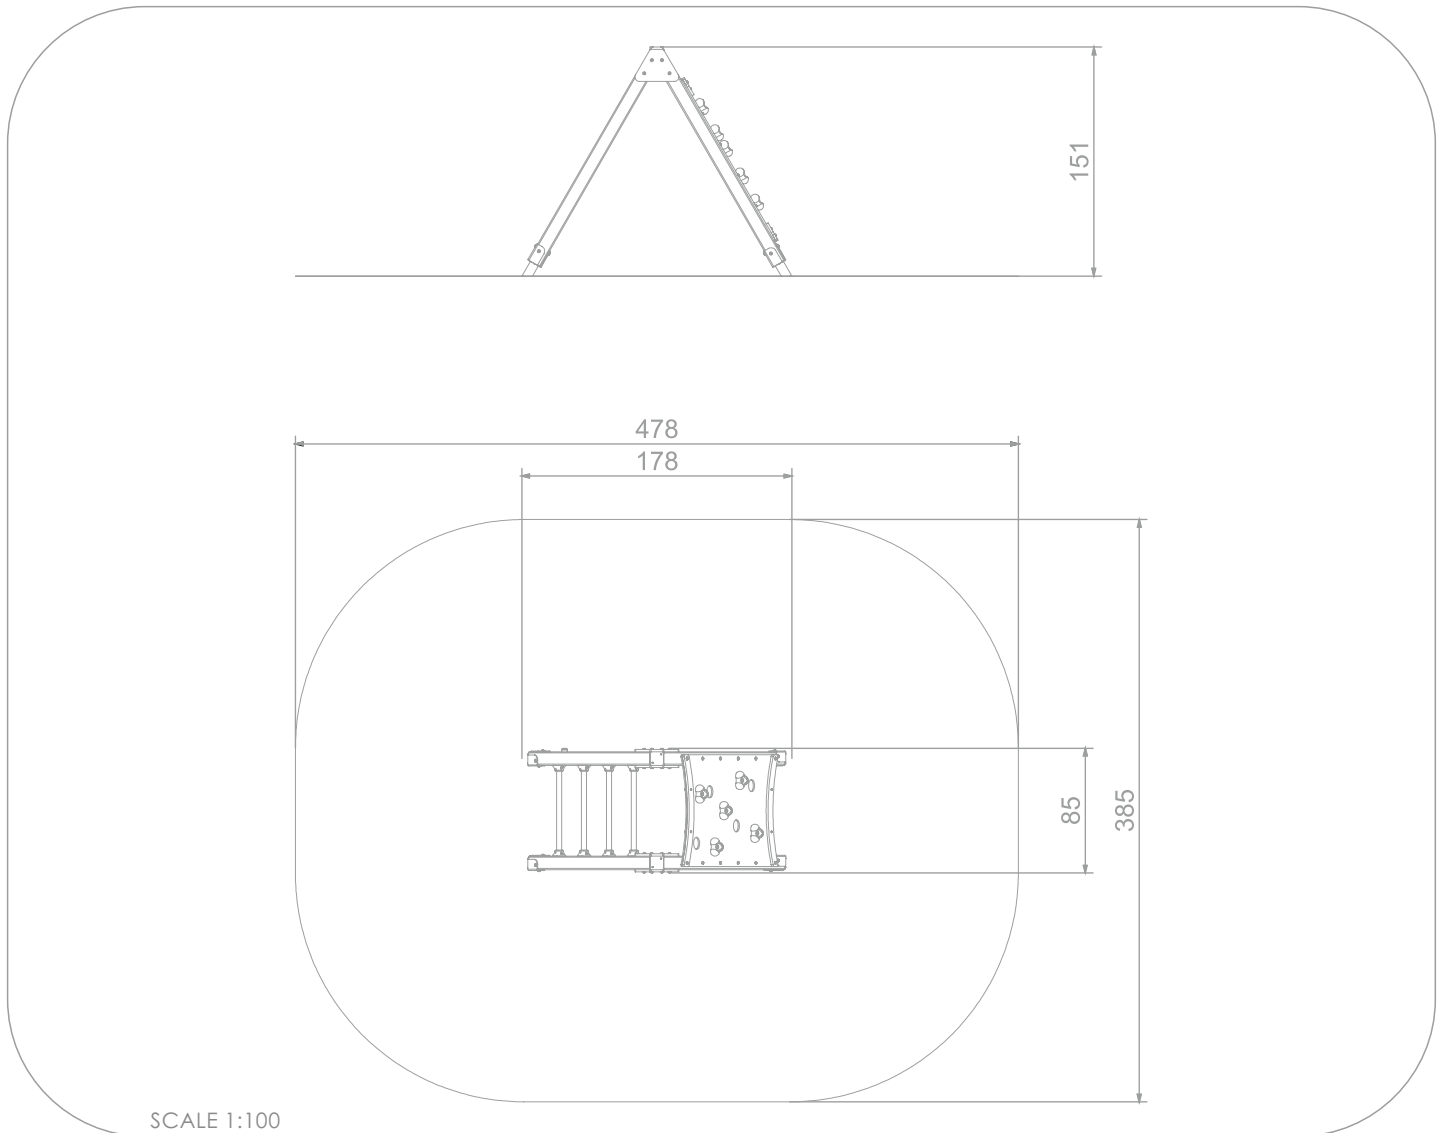

8010

MATERIALS:

SOFT CONIFER WOOD CORELESS, GLUED IN LAYERS WITH POLYURETHANE GLUES, TOTALLY RESISTANT TO WATER.

WOODEN POSTS ANCHORED TO THE GROUND WITH POWDER GALVANIZED AND POWDER COATED STEEL ANCHORS.

CLIMBING ROCKS MADE OF CHIPPINGS AND COLOURFUL POLYESTER RESIN.

SYSTEM OF CONNECTORS AND CLAMPS MADE OF STRONG ALUMINIUM ALLOY.

CONNECTING ELEMENTS LIKE SCREWS, NUTS, WASHERS MADE OF STAINLESS STEEL.