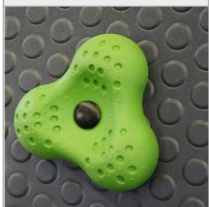

### MATERIALS:

SOFT CONIFER WOOD CORELESS, GLUED IN LAYERS WITH POLYURETHANE GLUES, TOTALLY RESISTANT TO WATER.

WOODEN POSTS ANCHORED TO THE GROUND WITH POWDER GALVANIZED AND POWDER COATED STEEL ANCHORS.

CLIMBING ROCKS MADE OF CHIPPINGS AND COLOURFUL POLYESTER RESIN.

SYSTEM OF CONNECTORS AND CLAMPS MADE OF STRONG ALUMINIUM ALLOY.

CONNECTING ELEMENTS LIKE SCREWS, NUTS, WASHERS MADE OF STAINLESS STEEL.