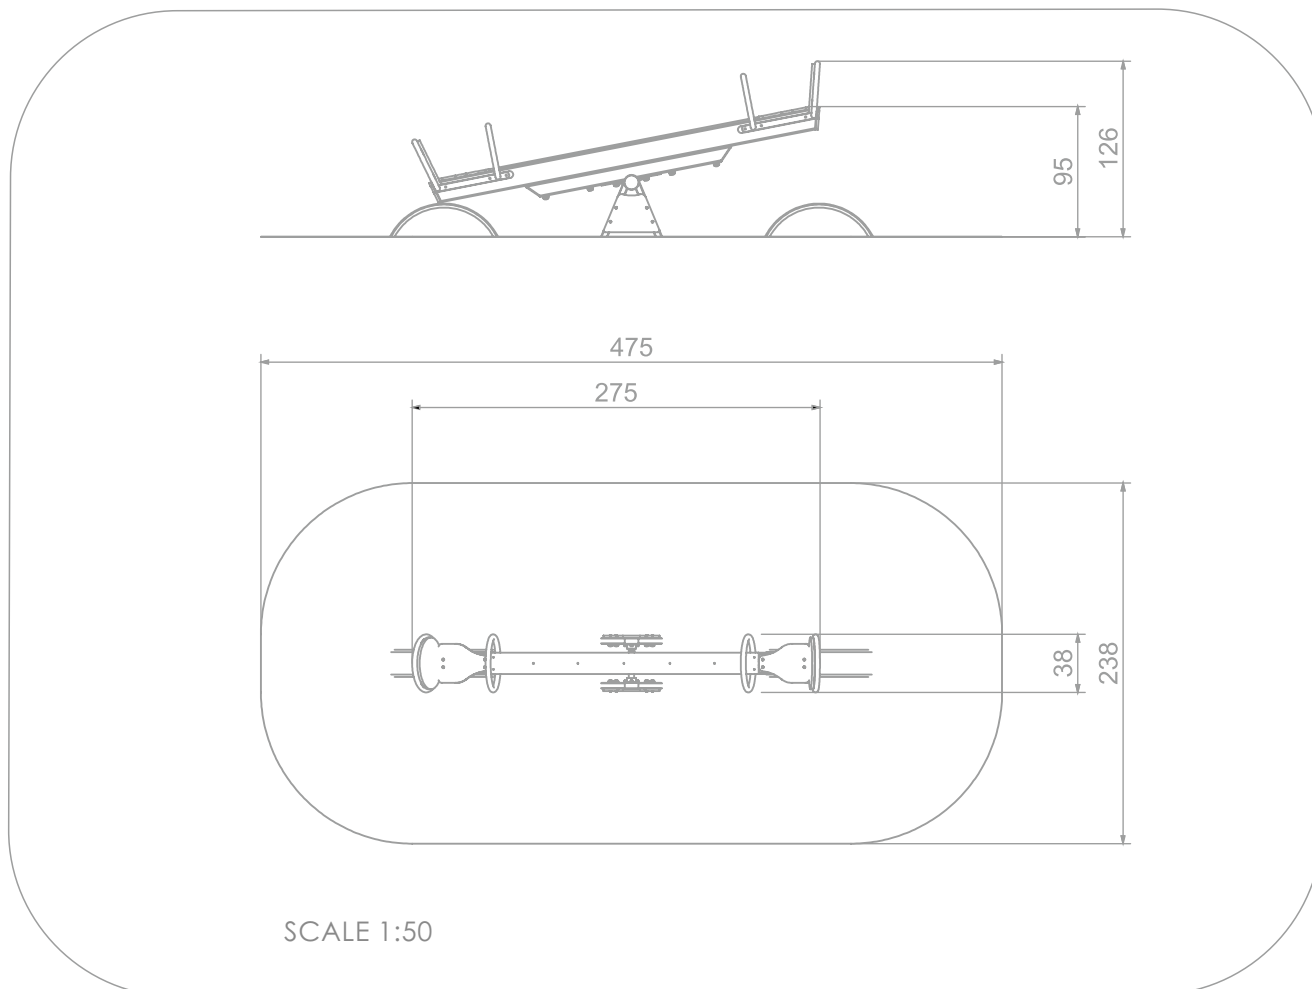

### INFORMATION ABOUT THE PRODUCT

Dimensions	38 x 275 cm
Safety zone	238 x 475 cm
Safety zone area	11 m <sup>2</sup>
Overall height	126 cm
Free fall height	95 cm
Amount of users	2
Product complies with EN 1176-1:2017-12	YES
Availability of spare parts	YES
Age range	3-12

According to EN 1176-1:2017-12 norm, the product requires applying a safety surface according to the product's free fall height.

8013

MATERIALS:

SOFT CONIFER WOOD  
140 x 140 MM, CORELESS,  
GLUED IN LAYERS WITH  
POLYURETHANE GLUES,  
TOTALLY RESISTANT TO WATER

SOFT CONIFER WOOD  
90 X 90 MM, CORELESS,  
GLUED IN LAYERS WITH  
POLYURETHANE GLUES,  
TOTALLY RESISTANT TO WATER

PLATES OF THE WALLS MADE  
OF COLORFUL TRIPLE  
LAYERED 15 MM HDPE  
POLYETHYLENE

ANTI-SLIP 10 MM  
PLATFORM PLATE