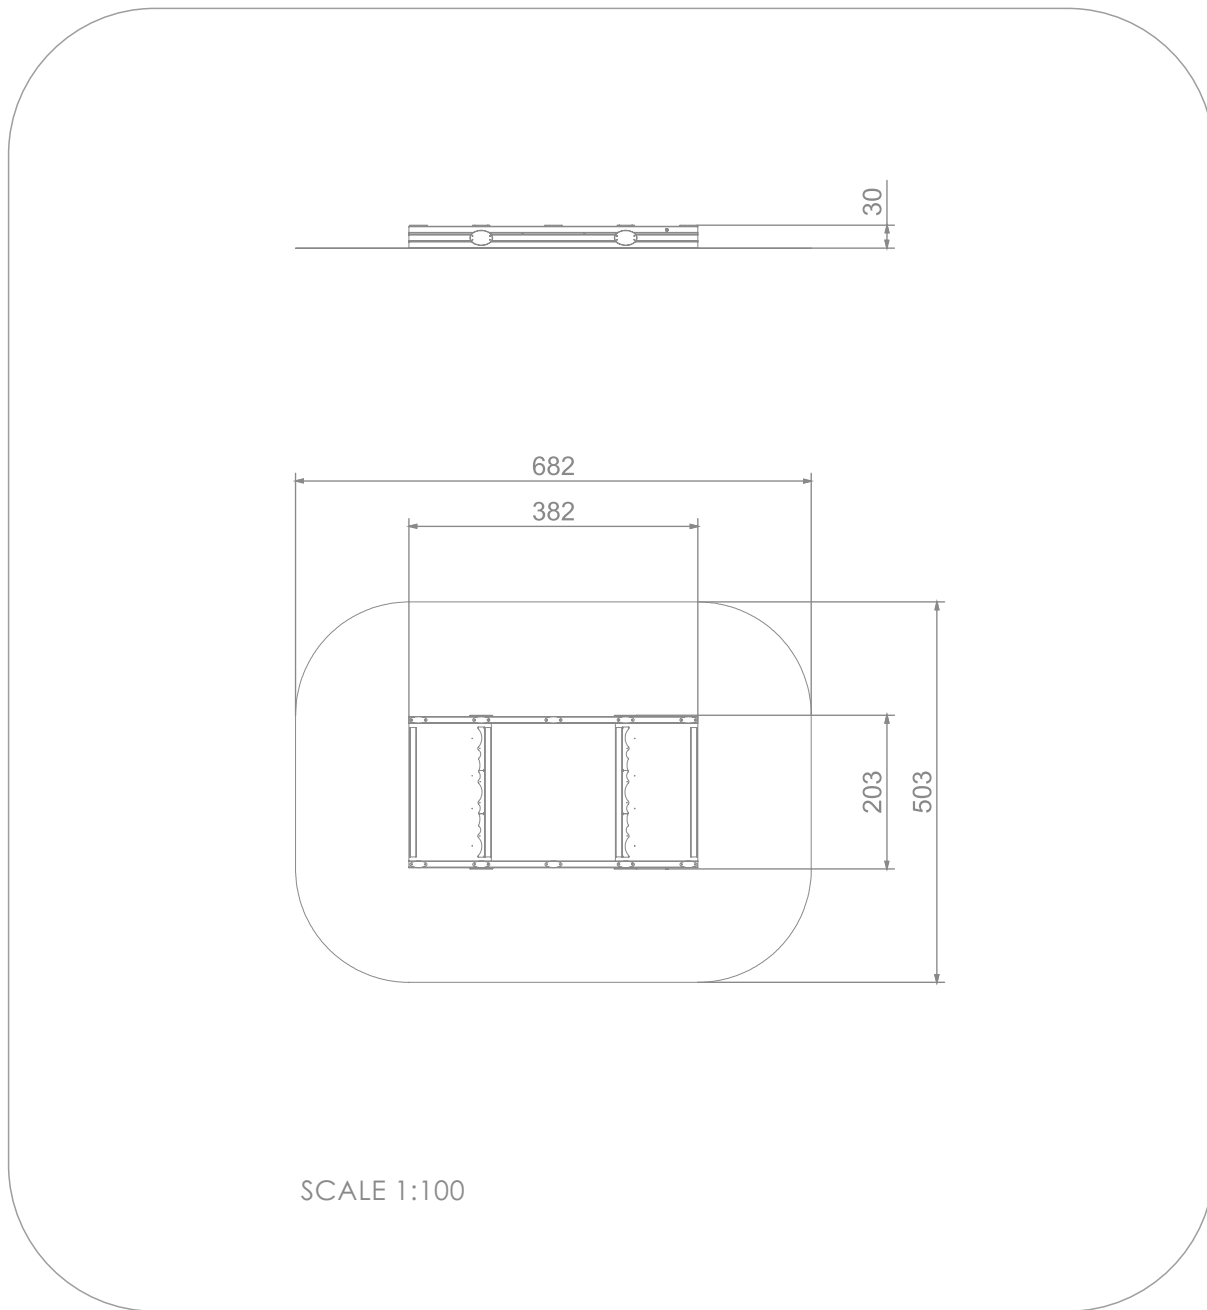

SOCIALIZING

SAND PLAYING

INFORMATION ABOUT THE PRODUCT

| | |
|---|-------------------|
| Dimensions | 203 x 382 cm |
| Safety zone | 503 x 682 cm |
| Safety zone area | 33 m ² |
| Overall height | 30 cm |
| Free fall height | 30 cm |
| Amount of users | 8 |
| Product complies with EN 1176-1:2017-12 | YES |
| Availability of spare parts | YES |
| Age range | 1-7 |

According to EN 1176-1:2017-12 norm, the product requires applying a safety surface according to the product's free fall height.

MATERIALS:

SOFT CONIFER WOOD
90 X 90 MM, CORELESS,
GLUED IN LAYERS WITH
POLYURETHANE GLUES,
TOTALLY RESISTANT TO WATER

PLATES OF THE WALLS
MADE OF COLOURFUL
TRIPLE LAYERED 15 MM
HDPE POLYETHYLENE