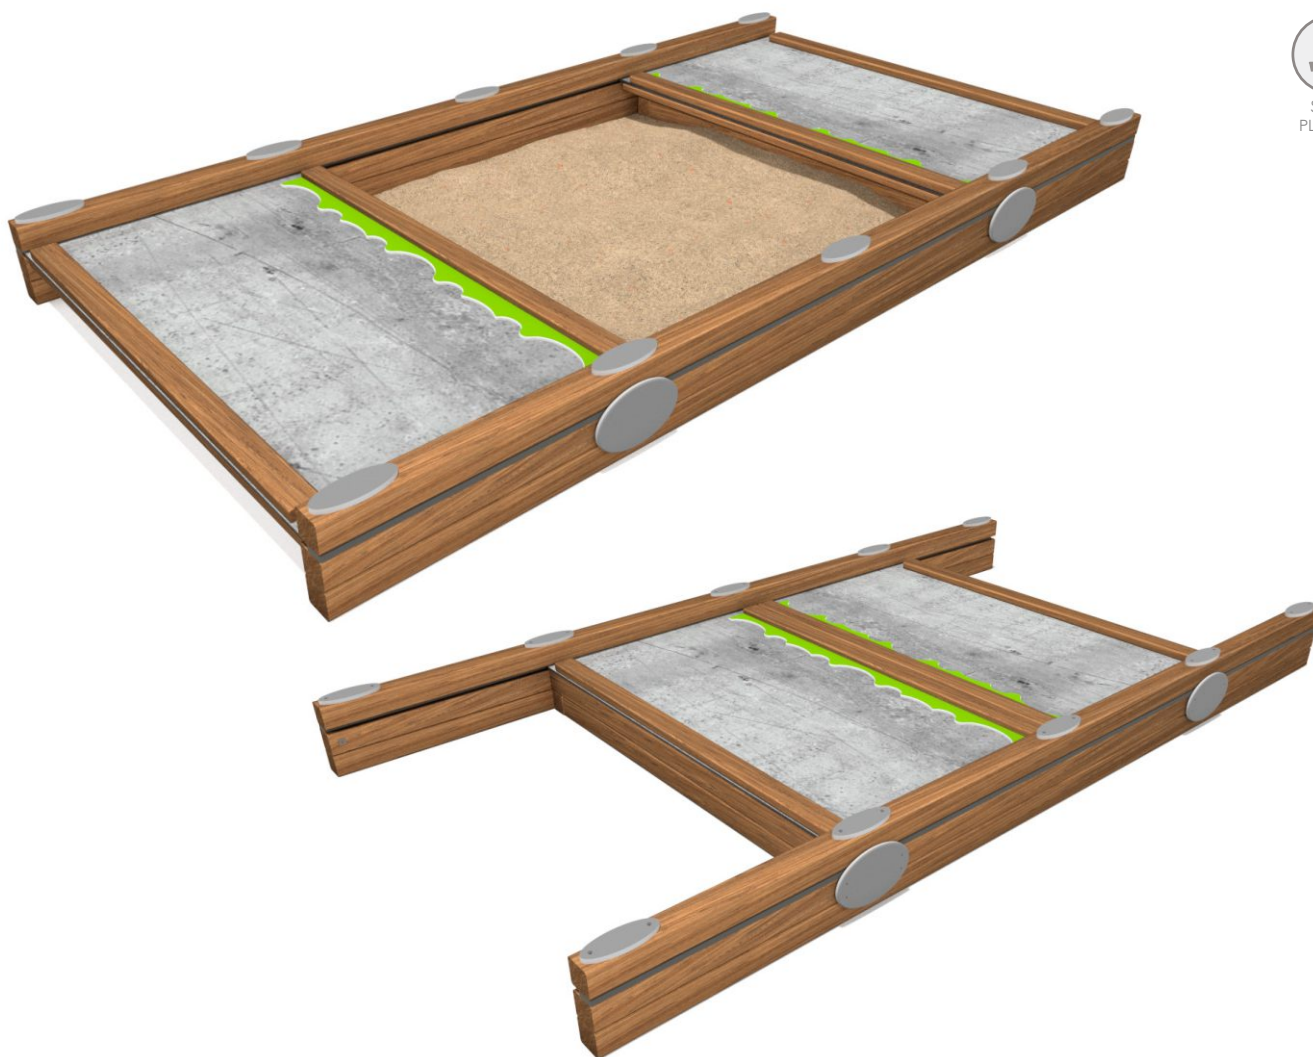

SOCIALIZING

SAND PLAYING

INFORMATION ABOUT THE PRODUCT

| | |
|---|-------------------|
| Dimensions | 203 x 382 cm |
| Safety zone | 503 x 682 cm |
| Safety zone area | 33 m ² |
| Overall height | 30 cm |
| Free fall height | 30 cm |
| Amount of users | 8 |
| Product complies with EN 1176-1:2017-12 | YES |
| Availability of spare parts | YES |
| Age range | 1-7 |

According to EN 1176-1:2017-12 norm, the product requires applying a safety surface according to the product's free fall height.

MATERIALS:

SOFT CONIFER WOOD
90 X 90 MM, CORELESS,
GLUED IN LAYERS WITH
POLYURETHANE GLUES,
TOTALLY RESISTANT TO WATER

PLATES OF THE WALLS
MADE OF COLOURFUL
TRIPLE LAYERED 15 MM
HDPE POLYETHYLENE