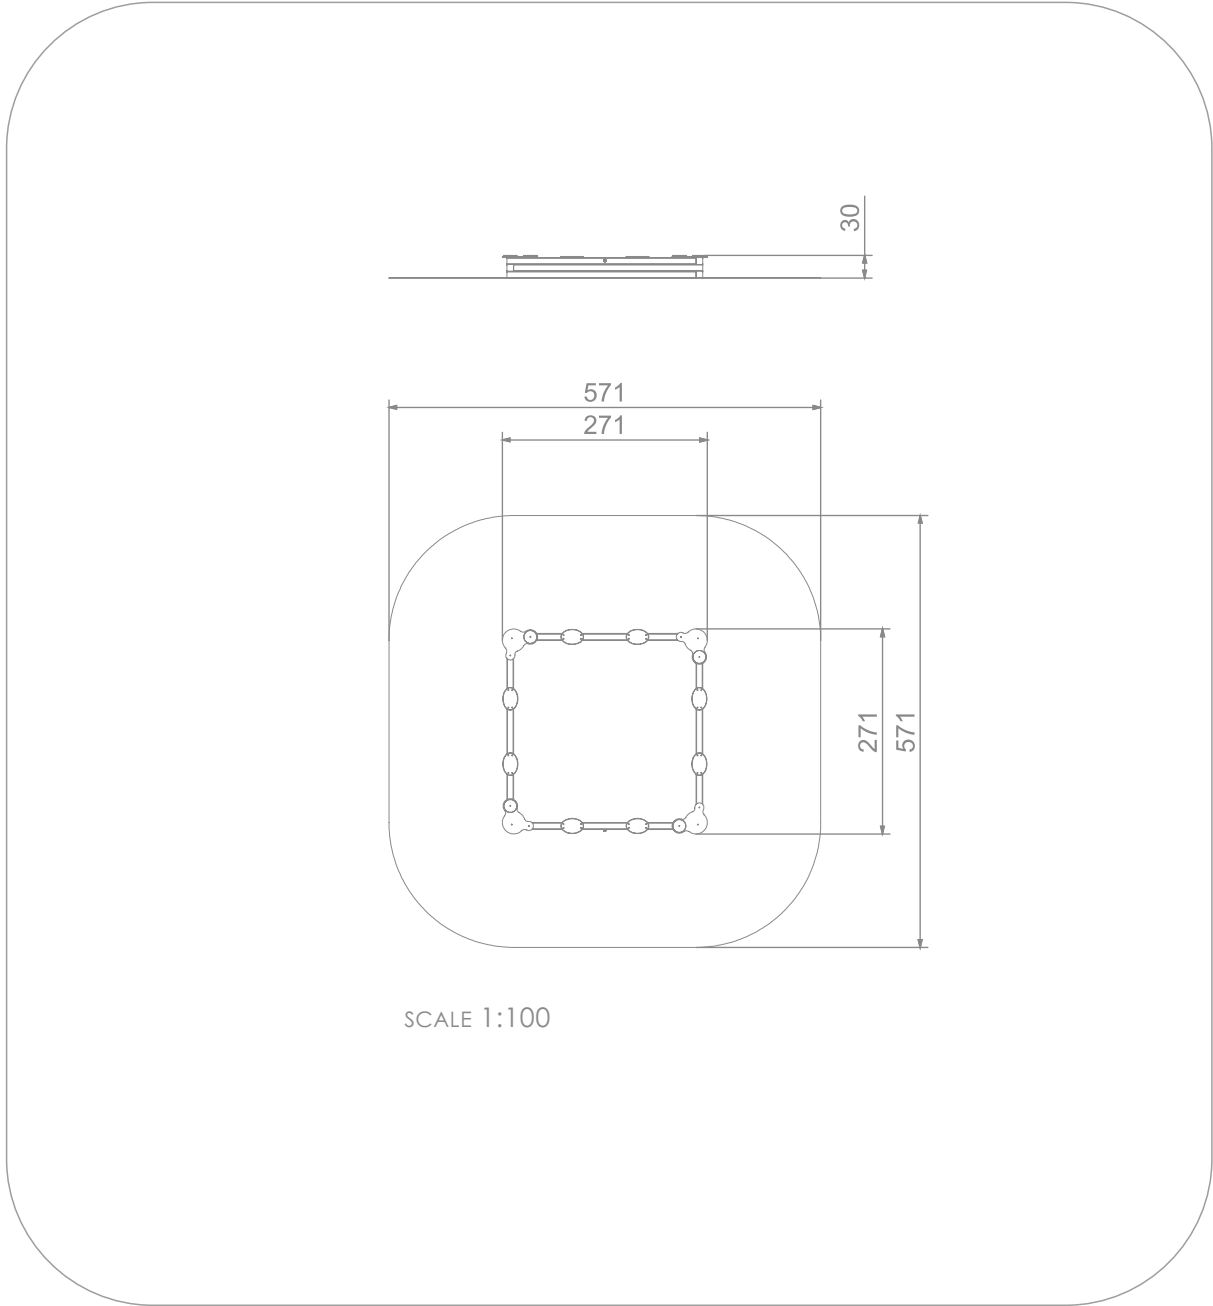

INFORMATION ABOUT THE PRODUCT

Dimensions	271 x 271 cm
Safety zone	571 x 571 cm
Safety zone area	m ²
Overall height	30 cm
Free fall height	30 cm
Amount of users	
Product complies with EN 1176-1:2017-12	YES
Availability of spare parts	YES
Age range	1-7
<small>According to EN 1176-1:2017-12 norm, the product requires applying a safety surface according to the product's free fall height.</small>	

8030

MATERIALS:

SOFT CONIFER WOOD
CORELESS, GLUED IN LAYERS
WITH POLYURETHANE GLUES,
TOTALLY RESISTANT TO WATER.

PLATES OF THE WALLS
MADE OF COLOURFUL
TRIPLE LAYERED 15 MM
HDPE POLYETHYLENE, IN
THE HIGHEST QUALITY,
TOTALLY DAMP-PROOF.