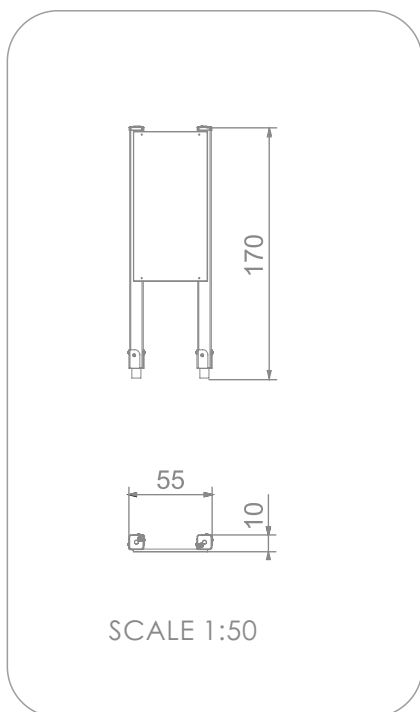

8031

MATERIALS:

<p>SOFT CONIFER WOOD 90 X 90 MM, CORELESS, GLUED IN LAYERS WITH POLYURETHANE GLUES, TOTALLY RESISTANT TO WATER</p>	<p>INFORMATION BOARD WITH PRINTOUT ON UV-RESISTANT FOIL, GLUED TO A HOT DIP GALVANISED METAL SHEET</p>	<p>SAFE POST COVERS MADE OF INJECTION MOLDED POLYAMIDE</p>	<p>WOODEN POSTS ANCHORED TO THE GROUND WITH POWDER GALVANIZED AND POWDER COATED STEEL ANCHORS</p>

INFORMATION ABOUT THE PRODUCT

<p>Dimensions</p>	<p>55 x 10 cm</p>
<p>Overall height</p>	<p>170 cm</p>
<p>Availability of spare parts</p>	<p>YES</p>