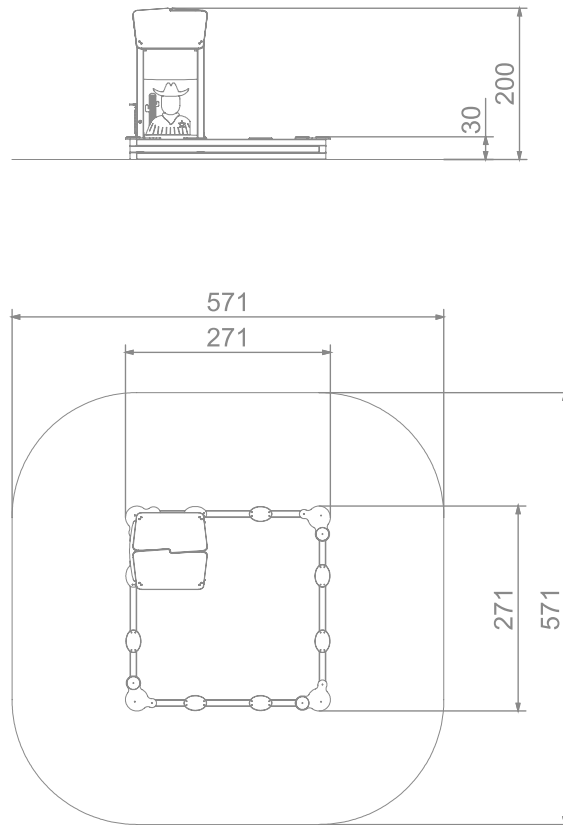

SOCIALIZING

SAND PLAYING

INFORMATION ABOUT THE PRODUCT

Dimensions	271 x 271 cm
Safety zone	571 x 571 cm
Safety zone area	31 m ²
Overall height	200 cm
Free fall height	30 cm
Amount of users	10
Product complies with EN 1176-1:2017-12	YES
Availability of spare parts	YES
Age range	1-8

According to EN 1176-1:2017-12 norm, the product requires applying a safety surface according to the product's free fall height.

8052

SCALE 1:100

MATERIALS:

SOFT CONIFER WOOD
CORELESS, GLUED IN LAYERS
WITH POLYURETHANE GLUES,
TOTALLY RESISTANT TO WATER.