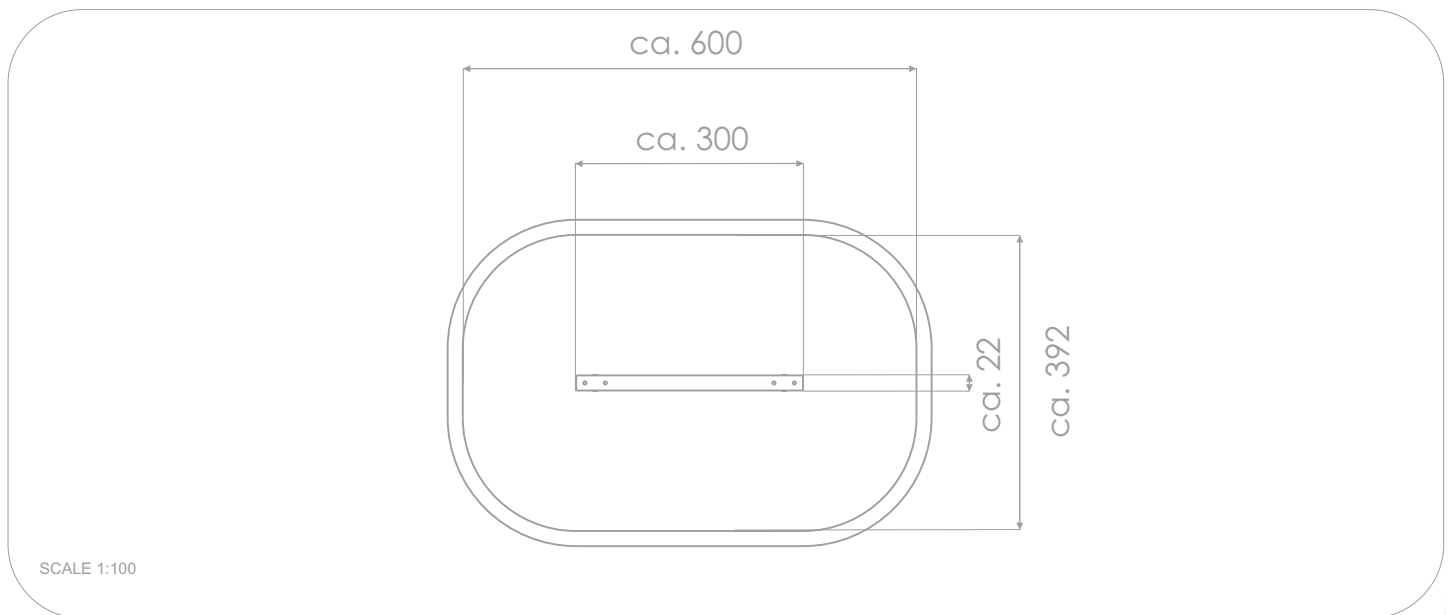

### INFORMATION ABOUT THE PRODUCT

Dimensions	ca.22 x 300 cm
Safety zone	ca.392 x 600 cm
Safety zone area	ca.21,6 m <sup>2</sup>
Overall height	ca.60 cm
Free fall height	ca.60 cm
Amount of users	2 persons
Product complies with EN 1176-1:2017-12	YES
Availability of spare parts	YES
Age range	3-12

According to EN 1176-1:2017-12 norm, the product requires applying a safety surface according to the product's free fall height.

Visualisation is for reference only,  
actual appearance may vary.