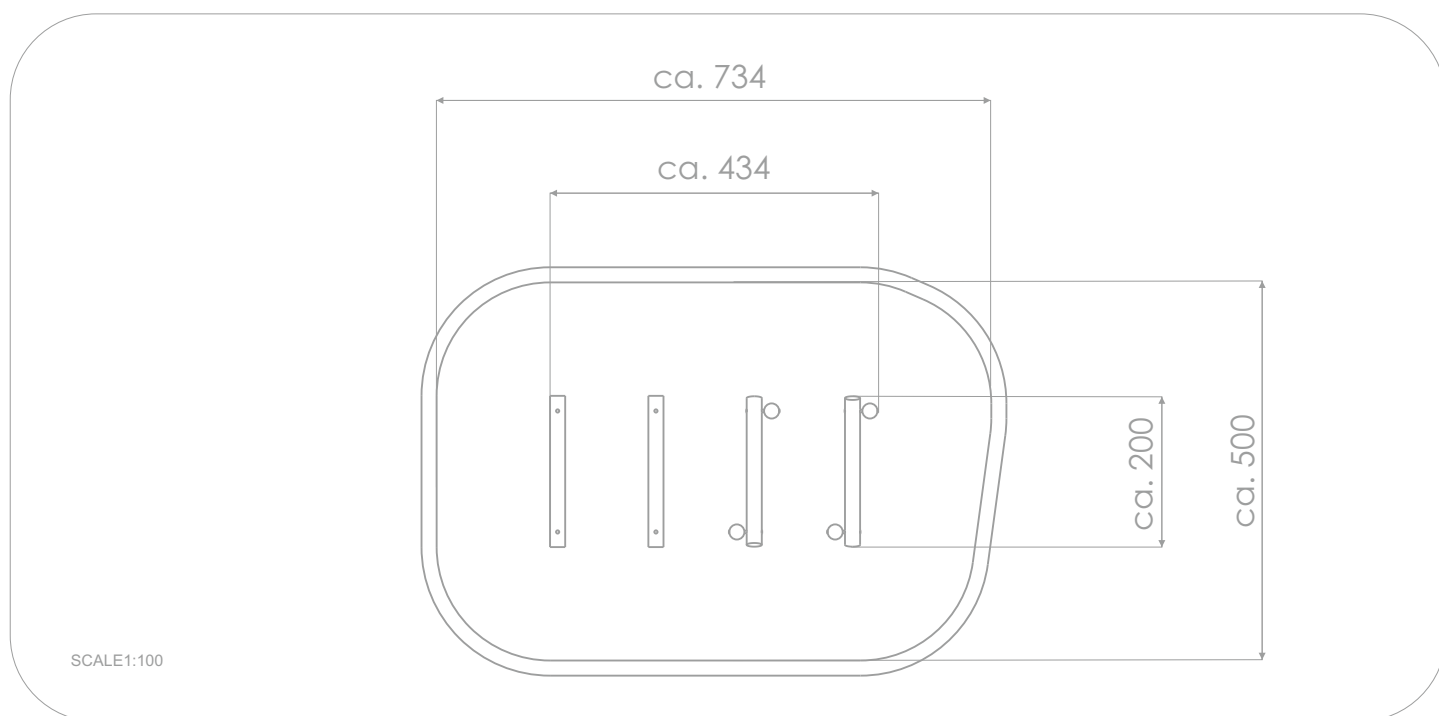

BALANCING

SOCIALIZING

JUMPING

INFORMATION ABOUT THE PRODUCT

Dimensions	ca. 200 x 434 cm
Safety zone	ca. 500 x 734 cm
Safety zone area	ca. 34 m ²
Overall height	ca. 130 cm
Free fall height	ca. 119 cm
Amount of users	4 persons
Product complies with EN 1176-1:2017-12	YES
Availability of spare parts	YES
Age range	3-12

According to EN 1176-1:2017-12 norm, the product requires applying a safety surface according to the product's free fall height.

Visualisation is for reference only,
actual appearance may vary.

MATERIALS: